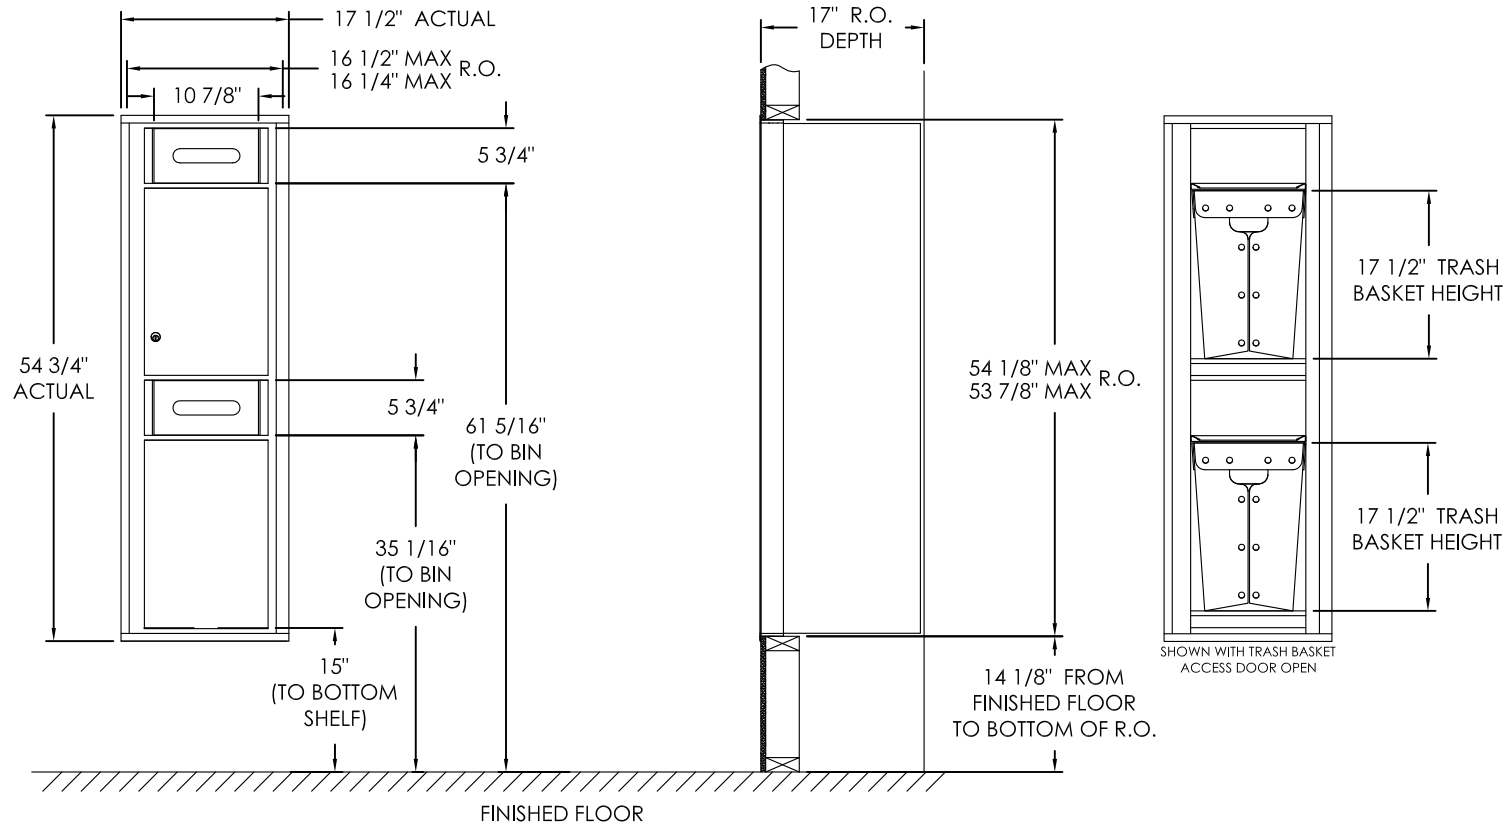

# versatile™ 4C Trash/Recycling Bin, 4C15S-BIN

## Notes:

1. 4C Trash/Recycling Bins are for private application only / not USPS Approved.
2. Module may be recessed, surface, or pedestal mounted and coordinates with Florence 4C mailbox modules, see installation manual for details.
3. Includes (2) trash/recycling compartments, (2) 10-gallon trash baskets made of recycled plastic and customized to compartments (Note: trash bag furnished by others).