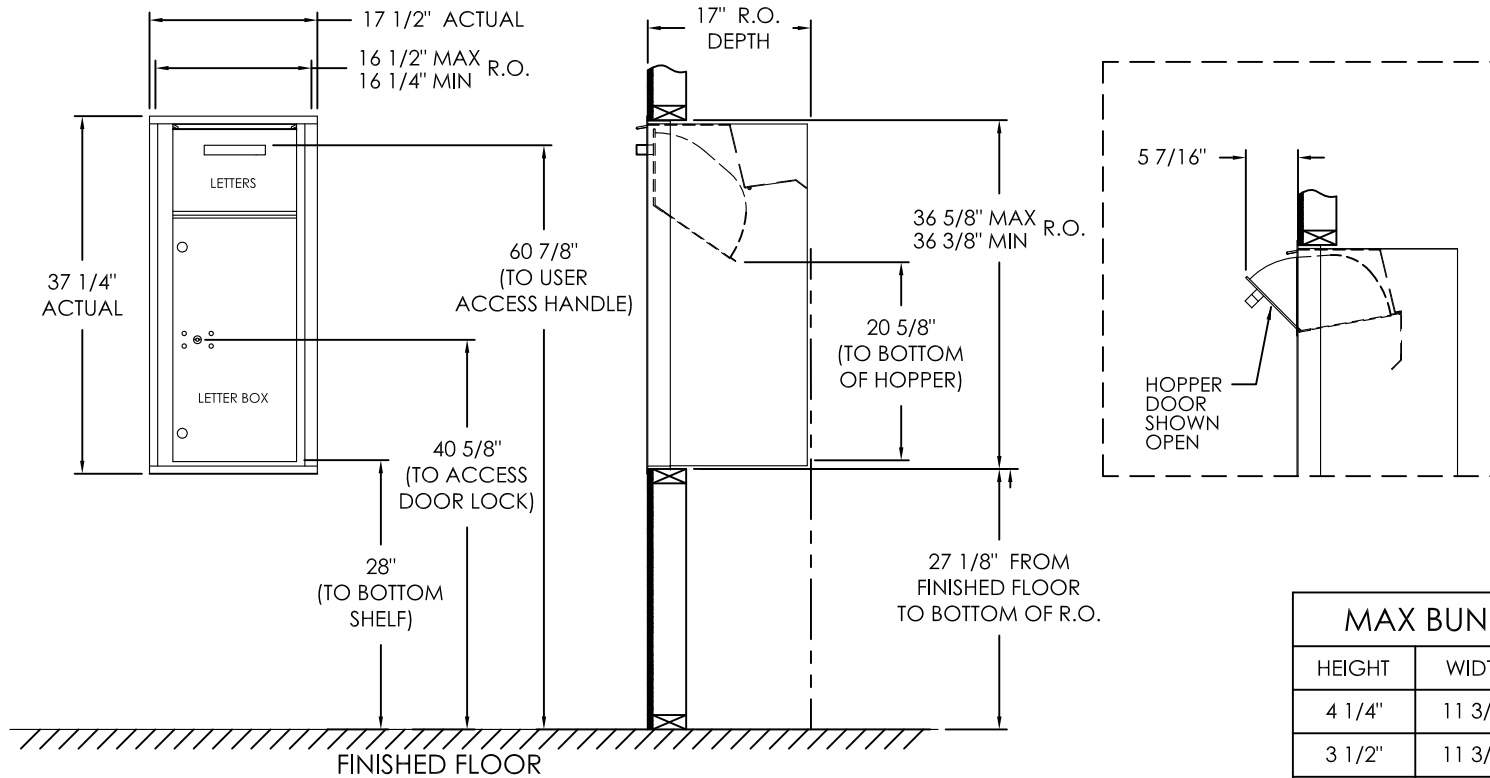

# versatile™ 4C Collection Box, 4C10S-HOP

MAX BUNDLE SIZE		
HEIGHT	WIDTH	LENGTH
4 1/4"	11 3/8"	6 1/4"
3 1/2"	11 3/8"	11 1/2"
3"	11 3/8"	14 3/4"
2 1/2"	11 3/8"	14 3/4"

**NOTES:**

1. 4C Collection boxes are USPS Approved.
2. Module may be recessed, surface, or pedestal mounted and coordinates with Florence versatile™ 4C mailbox modules, see installation manual for details.
3. Collection Box compartment size is 20 5/8" H x 12" W x 15"D.

PRODUCT SERIES: VERSATILE™ 4C COLLECTION BOX

**FLORENCE**  
**CORPORATION**

5935 Corporate Drive • Manhattan, KS 66503  
 800.275.1747 • www.florencemailboxes.com

MODEL	4C10S-HOP	REV	F
SCALE	NONE	LAST REV. DATE	06/29/19
DRAWING NUMBER	4C10S-HOPCS	DRAWN BY	RAK