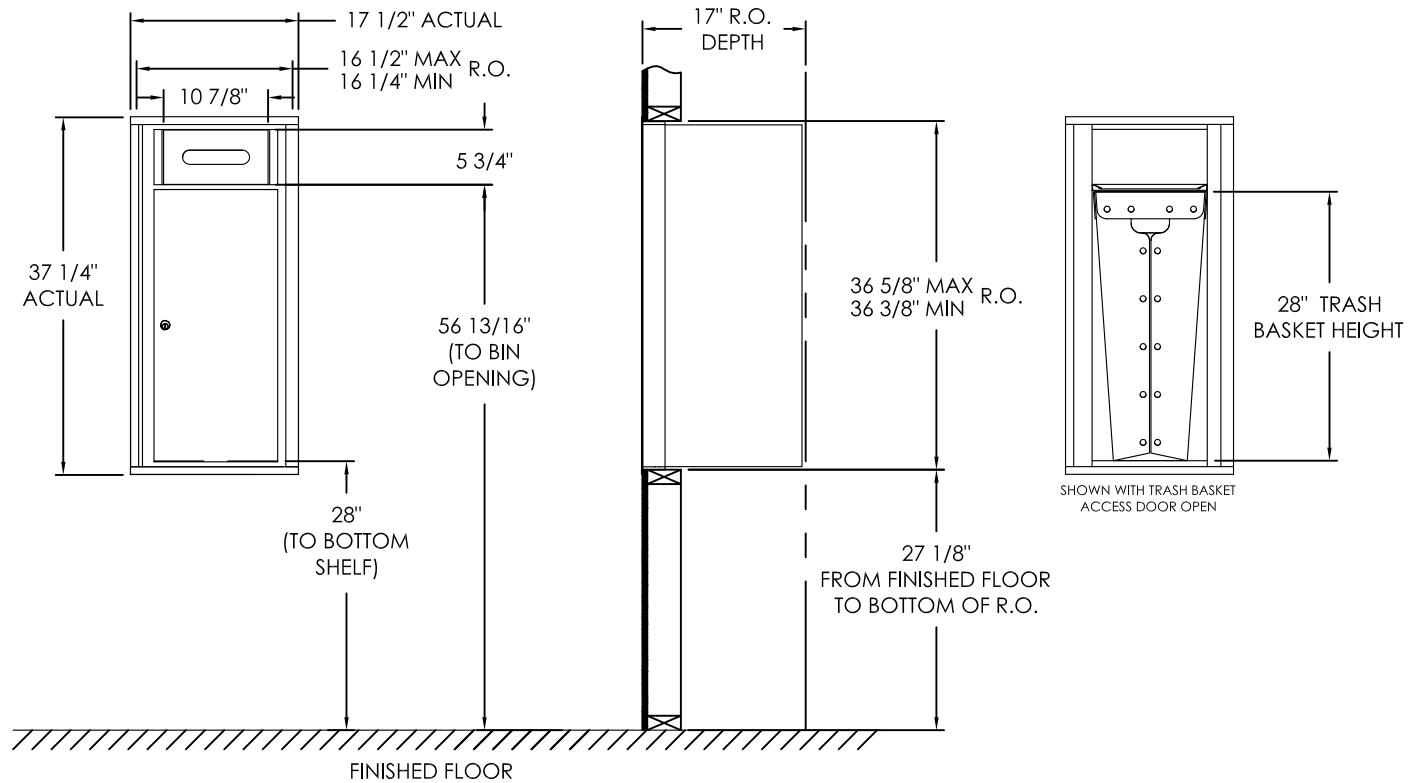

versatile™ 4C Trash/Recycling Bin, 4C10S-BIN

Notes:

1. 4C Trash/Recycling Bins are for private application only / not USPS Approved.
2. Module may be recessed, surface, or pedestal mounted and coordinates with Florence 4C mailbox modules, see installation manual for details.
3. Includes (1) trash/recycling compartment, (1) 15-gallon trash basket made of recycled plastic and customized to compartment (Note: trash bag furnished by others).

PRODUCT SERIES: VERSATILE™ 4C TRASH/RECYCLING BIN

FLORENCE
CORPORATION

5935 Corporate Drive • Manhattan, KS 66503
 800.275.1747 • www.florencemailboxes.com

MODEL	4C10S-BIN	REV	C
SCALE	NONE	LAST REV DATE	06/29/19
DRAWING NUMBER	4C10S-BINCS	DRAWN BY	RAK