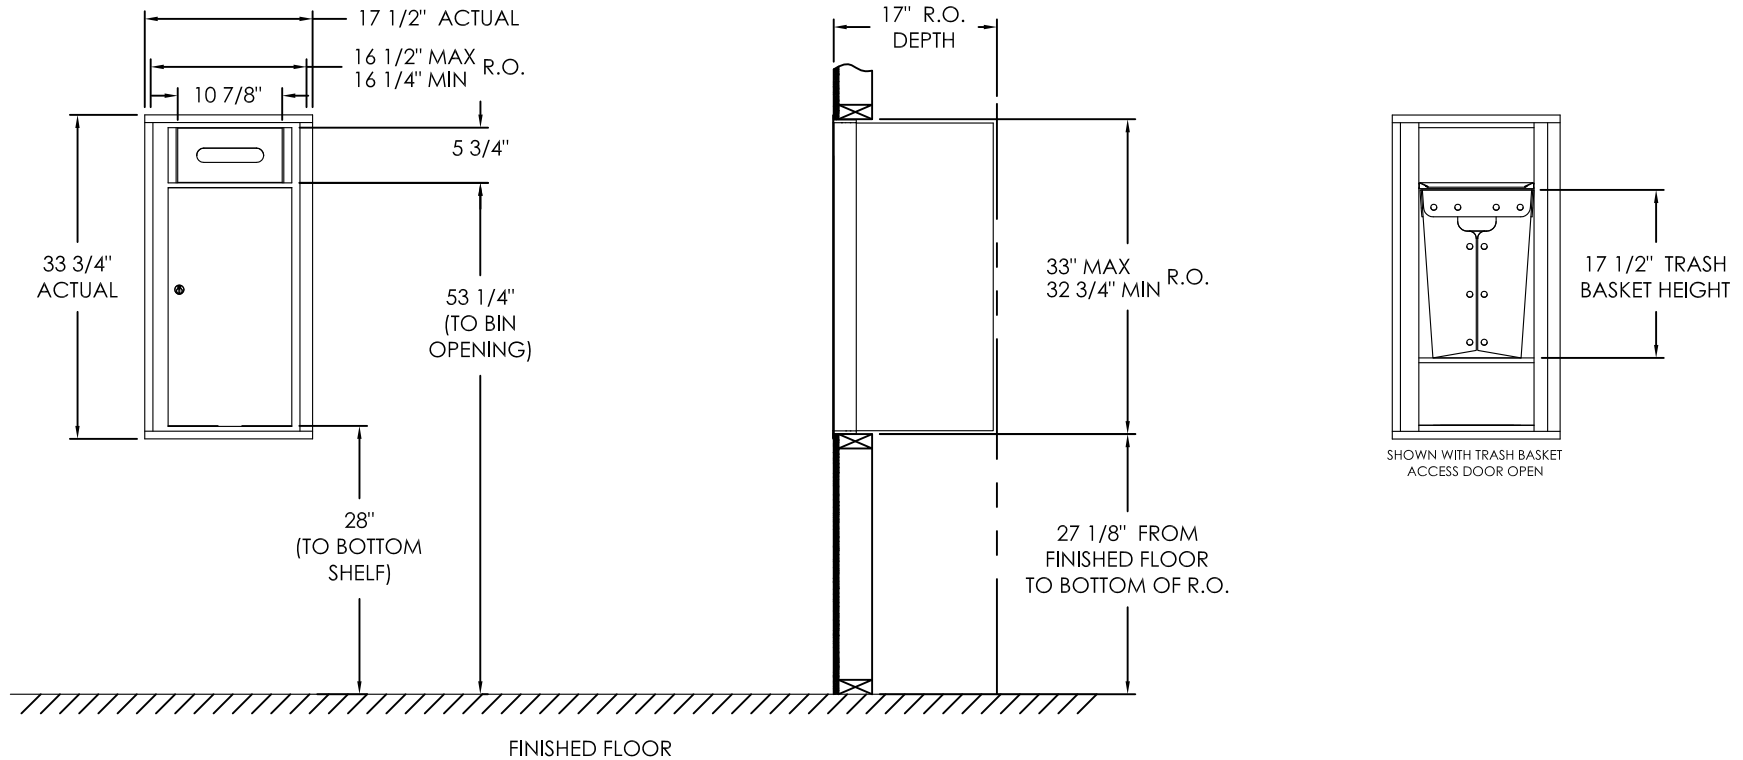

# versatile™ 4C Trash/Recycling Bin, 4C09S-BIN

## Notes:

1. 4C Trash/Recycling Bins are for private application only / not USPS Approved.
2. Module may be recessed, surface, or pedestal mounted and coordinates with Florence 4C mailbox modules, see installation manual for details.
3. Includes (1) trash/recycling compartment, (1) 10-gallon trash basket made of recycled plastic and customized to compartment (Note: trash bag furnished by others).