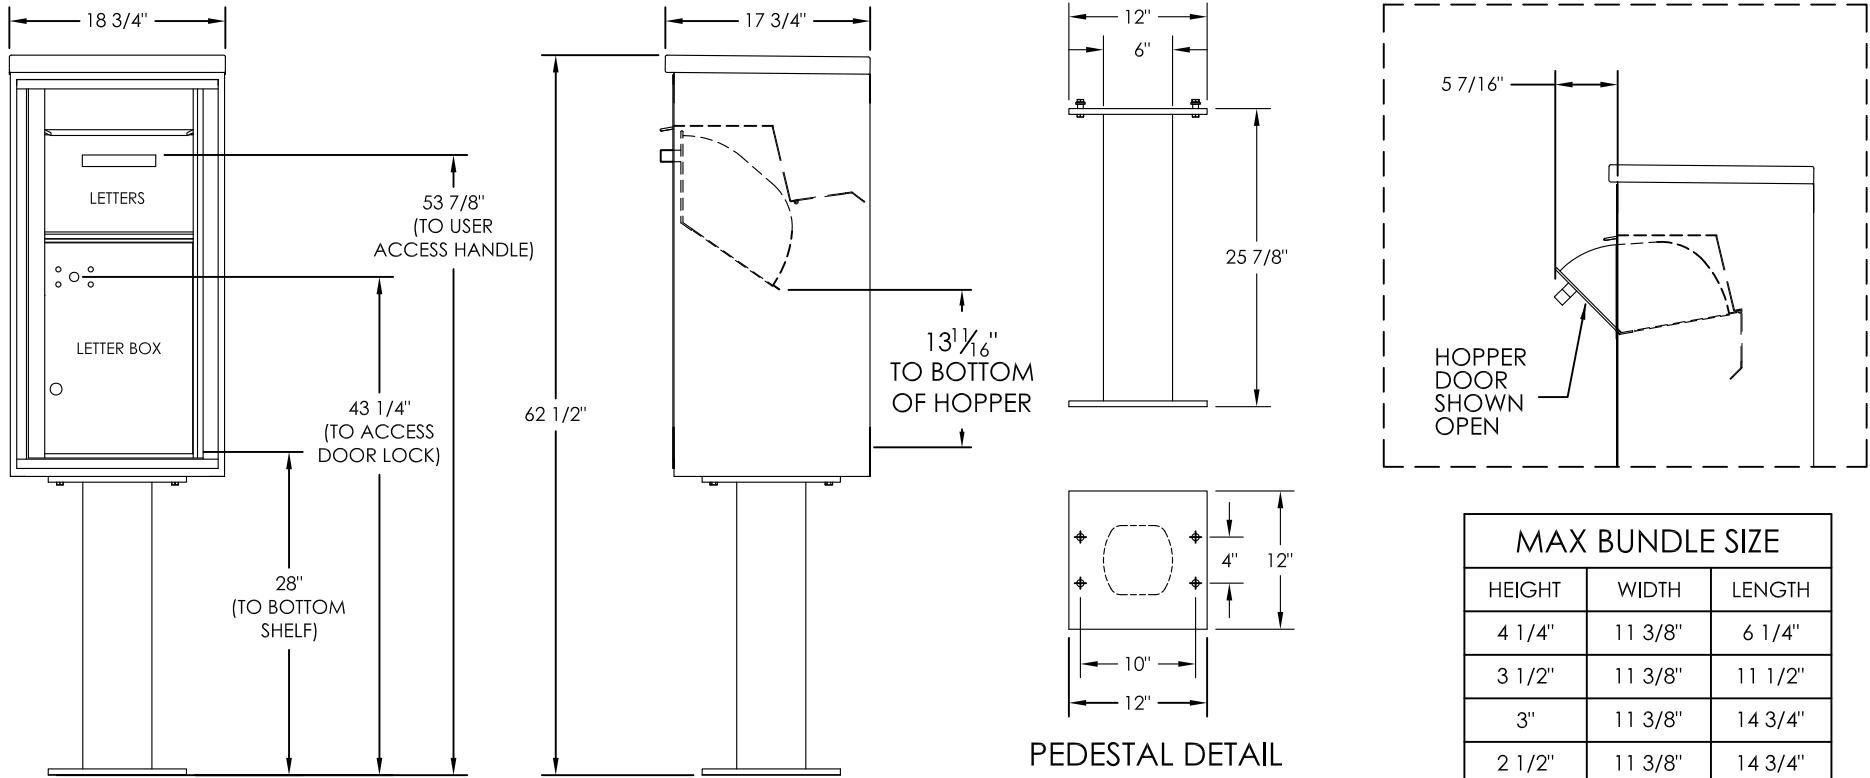

versatile™ 4C Pedestal Mount Collection Box, 4C09S-HOP-P

MAX BUNDLE SIZE		
HEIGHT	WIDTH	LENGTH
4 1/4"	11 3/8"	6 1/4"
3 1/2"	11 3/8"	11 1/2"
3"	11 3/8"	14 3/4"
2 1/2"	11 3/8"	14 3/4"

NOTES:

1. 4C pedestal units are for private applications only / not USPS Approved.
2. May be installed outside or inside - see foundation specification details within the 4C Installation Manual.
3. Collection Box compartment size is 13 11/16" H x 12" W x 15"D.
4. Fixed top panel is for security purposes and is not usable.

PRODUCT SERIES: VERSATILE™ 4C PEDESTAL MOUNT COLLECTION BOX

FLORENCE
CORPORATION

5935 Corporate Drive • Manhattan, KS 66503
800.275.1747 • www.florencemailboxes.com

MODEL	4C09S-HOP-P	REV	E
SCALE	NONE	LAST REV DATE	05/16/18
DRAWING NUMBER	4C09S-HOP-PCS	DRAWN BY	TNS