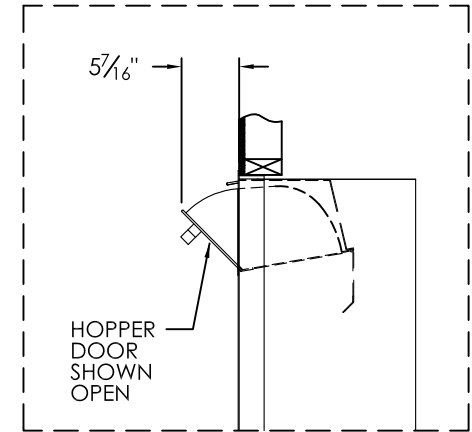

versatile™ 4C Collection Box, 4C08S-HOP

MAX BUNDLE SIZE		
HEIGHT	WIDTH	LENGTH
4 1/4"	11 3/8"	6 1/4"
3 1/2"	11 3/8"	11 1/2"
3"	11 3/8"	14 3/4"
2 1/2"	11 3/8"	14 3/4"

NOTES:

1. 4C Collection boxes are USPS Approved.
2. Module may be recessed, surface, or pedestal mounted and coordinates with Florence versatile™ 4C mailbox modules, see installation manual for details.
3. Collection Box compartment size is 13 11/16" H x 12" W x 15"D.