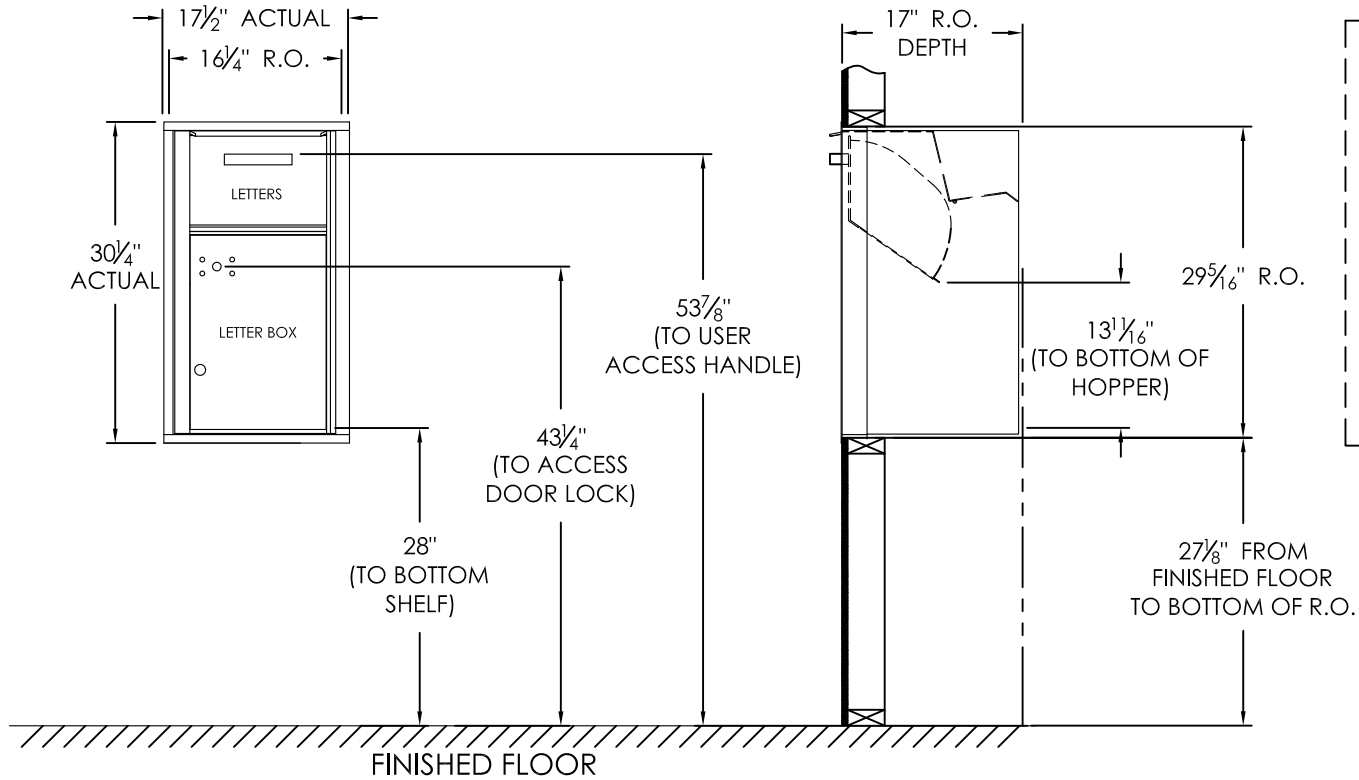

versatile™ 4C Collection Box, 4C08S-HOP

MAX BUNDLE SIZE		
HEIGHT	WIDTH	LENGTH
4 1/4"	11 3/8"	6 1/4"
3 1/2"	11 3/8"	11 1/2"
3"	11 3/8"	14 3/4"
2 1/2"	11 3/8"	14 3/4"

NOTES:

1. 4C Collection boxes are USPS Approved.
2. Module may be recessed, surface, or pedestal mounted and coordinates with Florence versatile™ 4C mailbox modules, see installation manual for details.
3. Collection Box compartment size is 13 11/16" H x 12" W x 15"D.

PRODUCT SERIES: VERSATILE™ 4C COLLECTION BOX

FLORENCE
CORPORATION

5935 Corporate Drive • Manhattan, KS 66503
 800.275.1747 • www.florencemailboxes.com

MODEL 4C08S-HOP	REV H
SCALE NONE	LAST REV DATE 05/16/18
DRAWING NUMBER 4C08S-HOPCS	DRAWN BY TAB