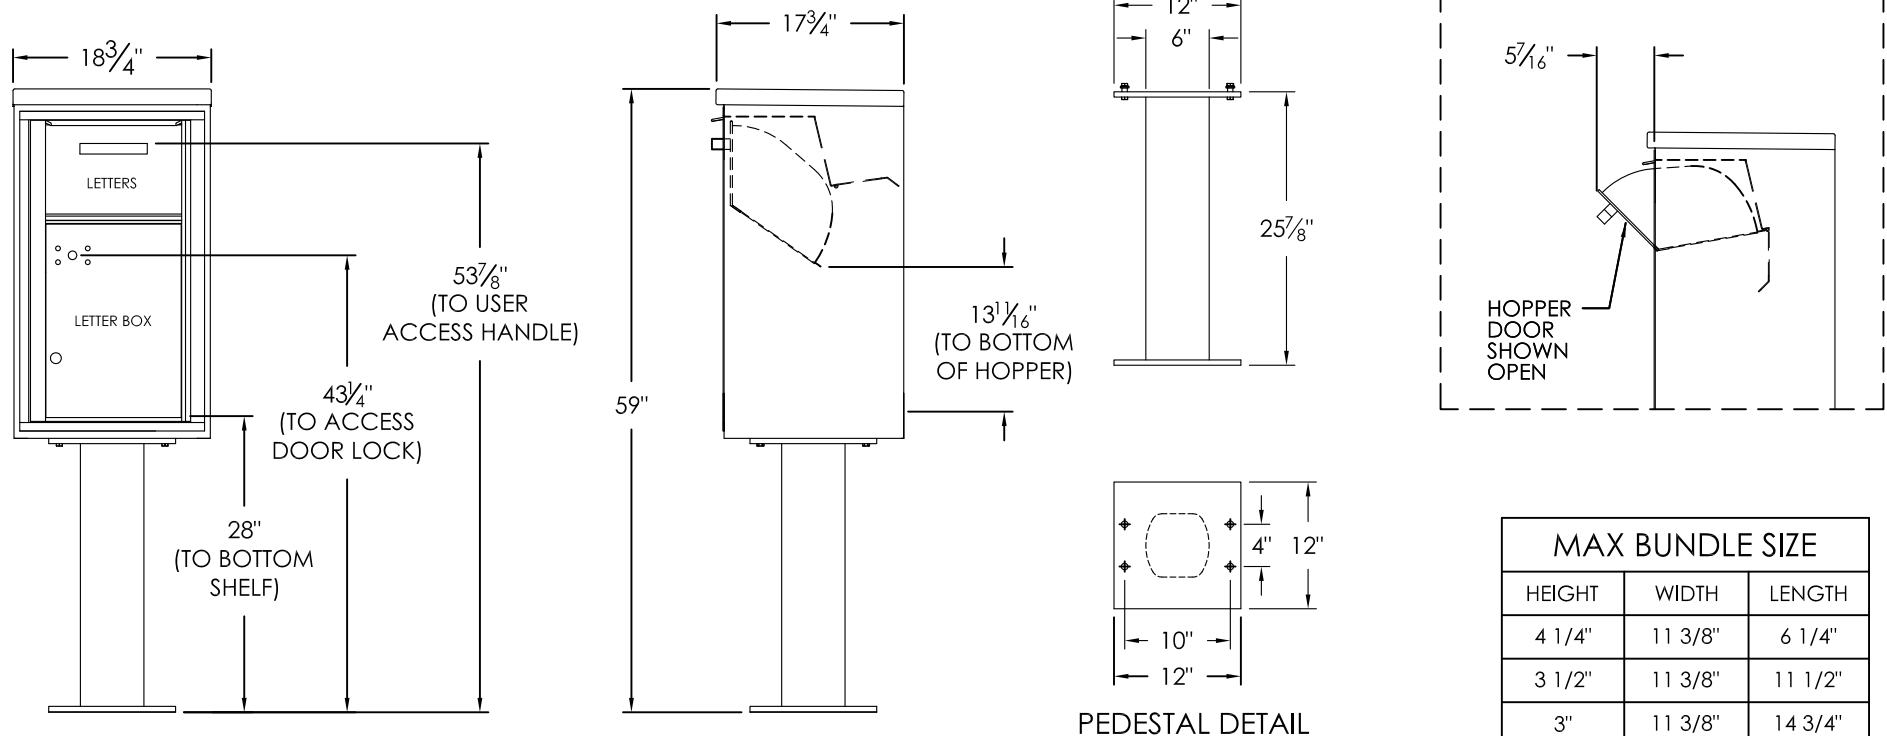

# versatile™ 4C Pedestal Mount Collection Box, 4C08S-HOP-P

MAX BUNDLE SIZE		
HEIGHT	WIDTH	LENGTH
4 1/4"	11 3/8"	6 1/4"
3 1/2"	11 3/8"	11 1/2"
3"	11 3/8"	14 3/4"
2 1/2"	11 3/8"	14 3/4"

**NOTES:**

1. 4C pedestal units are for private applications only / not USPS Approved.
2. May be installed outside or inside - see foundation specification details within the 4C Installation Manual.
3. Collection Box compartment size is 13 11/16" H x 12" W x 15"D.

PRODUCT SERIES: VERSATILE™ 4C PEDESTAL MOUNT COLLECTION BOX

**FLORENCE**  
**CORPORATION**

5935 Corporate Drive • Manhattan, KS 66503  
 800.275.1747 • www.florencemailboxes.com

MODEL 4C08S-HOP-P	REV H
SCALE NONE	LAST REV DATE 05/16/18
DRAWING NUMBER 4C08S-HOP-PCS	DRAWN BY TNS