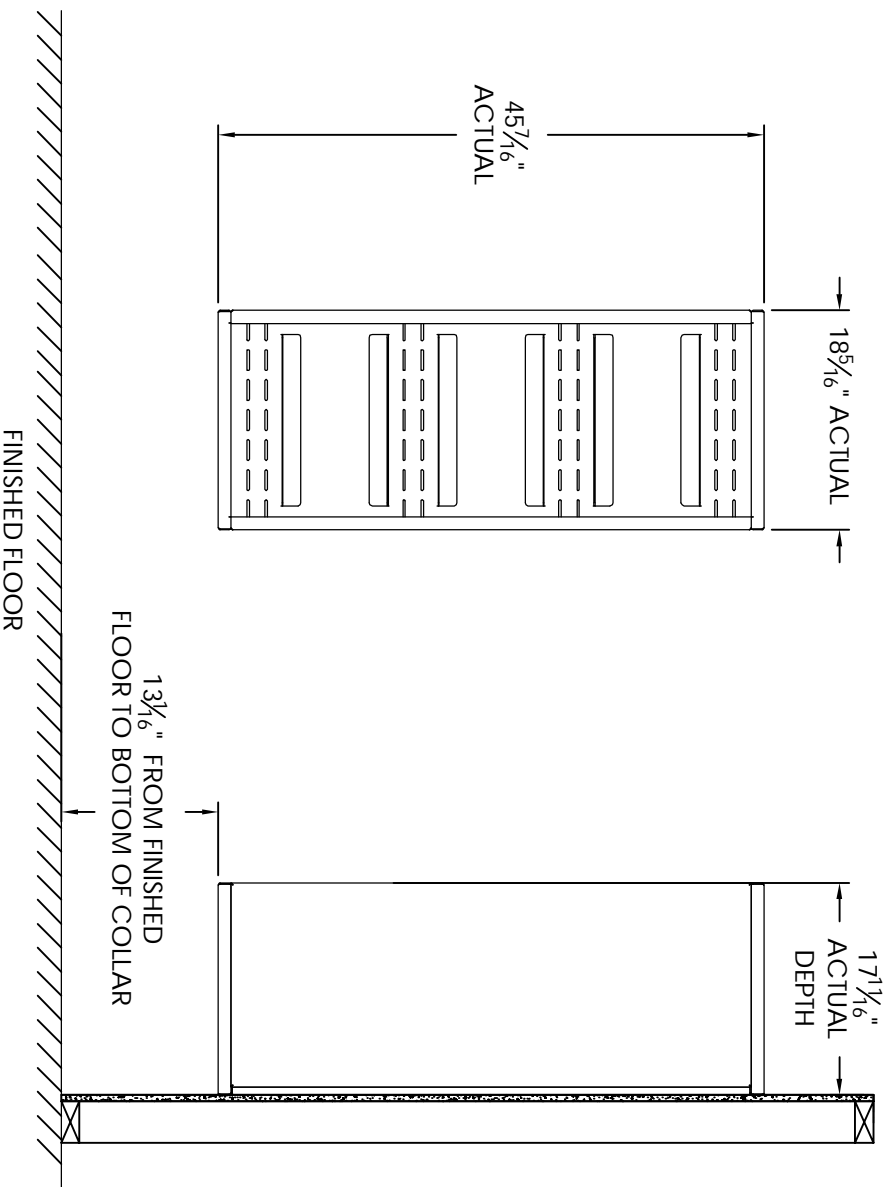

Versatile™ 4C Surface Mount Collar, SM12S

- Notes:
1. Designed to mount Florence Versatile™ 4C mailbox single column 12-High Suite modules (sold separately).
 2. For use with front loading modules only.

PRODUCT SERIES: VERSATILE™ 4C SURFACE MOUNT COLLAR

AF FLORENCE
manufacturing company

5935 Corporate Drive • Manhattan, KS 66503
 www.florencemailboxes.com • (800) 275-1747

A GIBRALTAR INDUSTRIES COMPANY

MODEL	SM12S	REV	B
SCALE	NONE	LAST REV DATE	7/02/2014
DRAWING NUMBER	SM12SCS	DRAWN BY	TNS