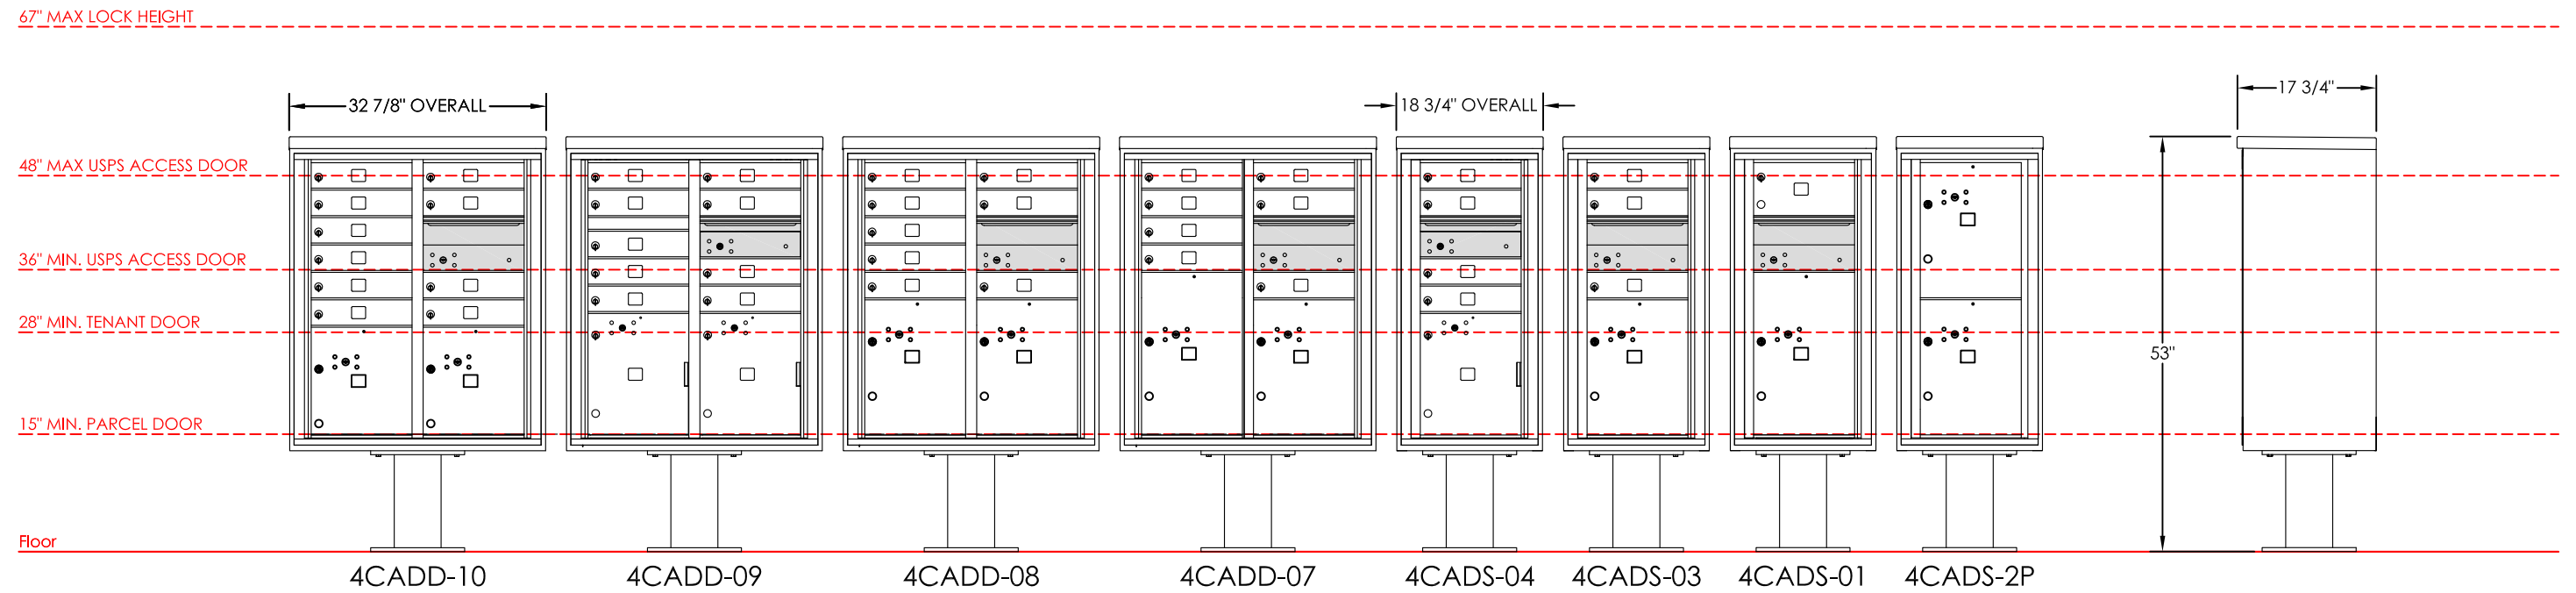

versatile™ 4C Pedestal Mount Mailbox, ADA Max Height Suite

NOTES:

1. 4C pedestal units are for private applications only / not USPS Approved.
2. May be installed outside or inside - see foundation specification details within the 4C Installation Manual.

MODEL	4CADH-P	REV	A
SCALE	NONE	LAST REV DATE	7/15/2014
DRAWING NUMBER	4CADH-PCS	DRAWN BY	AFD
		SHEET	1 OF 1