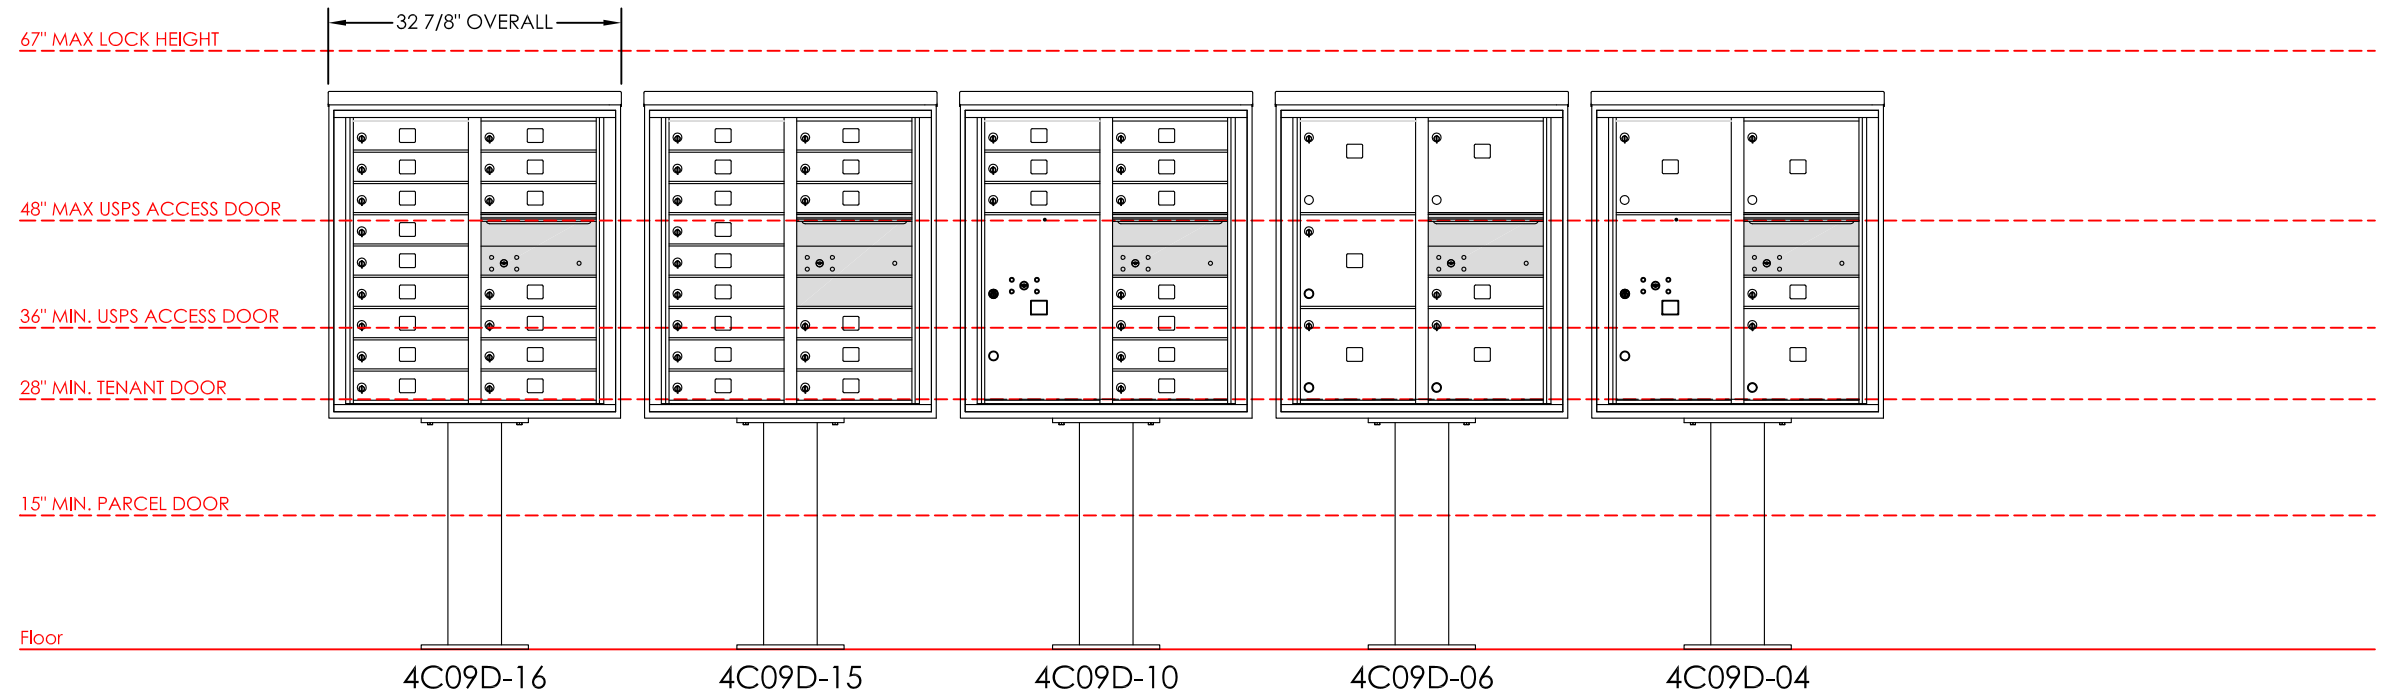

# versatile™ 4C Pedestal Mount Mailbox, 9 High Suite

- NOTES:
1. 4C pedestal units are for private applications only / not USPS Approved.
  2. May be installed outside or inside - see foundation specification details within the 4C Installation Manual.

MODEL	4C9H-P	REV	A
SCALE	NONE	LAST REV DATE	7/16/2014
DRAWING NUMBER	4C9H-PCS	DRAWN BY	AFD
		SHEET	1 OF 1