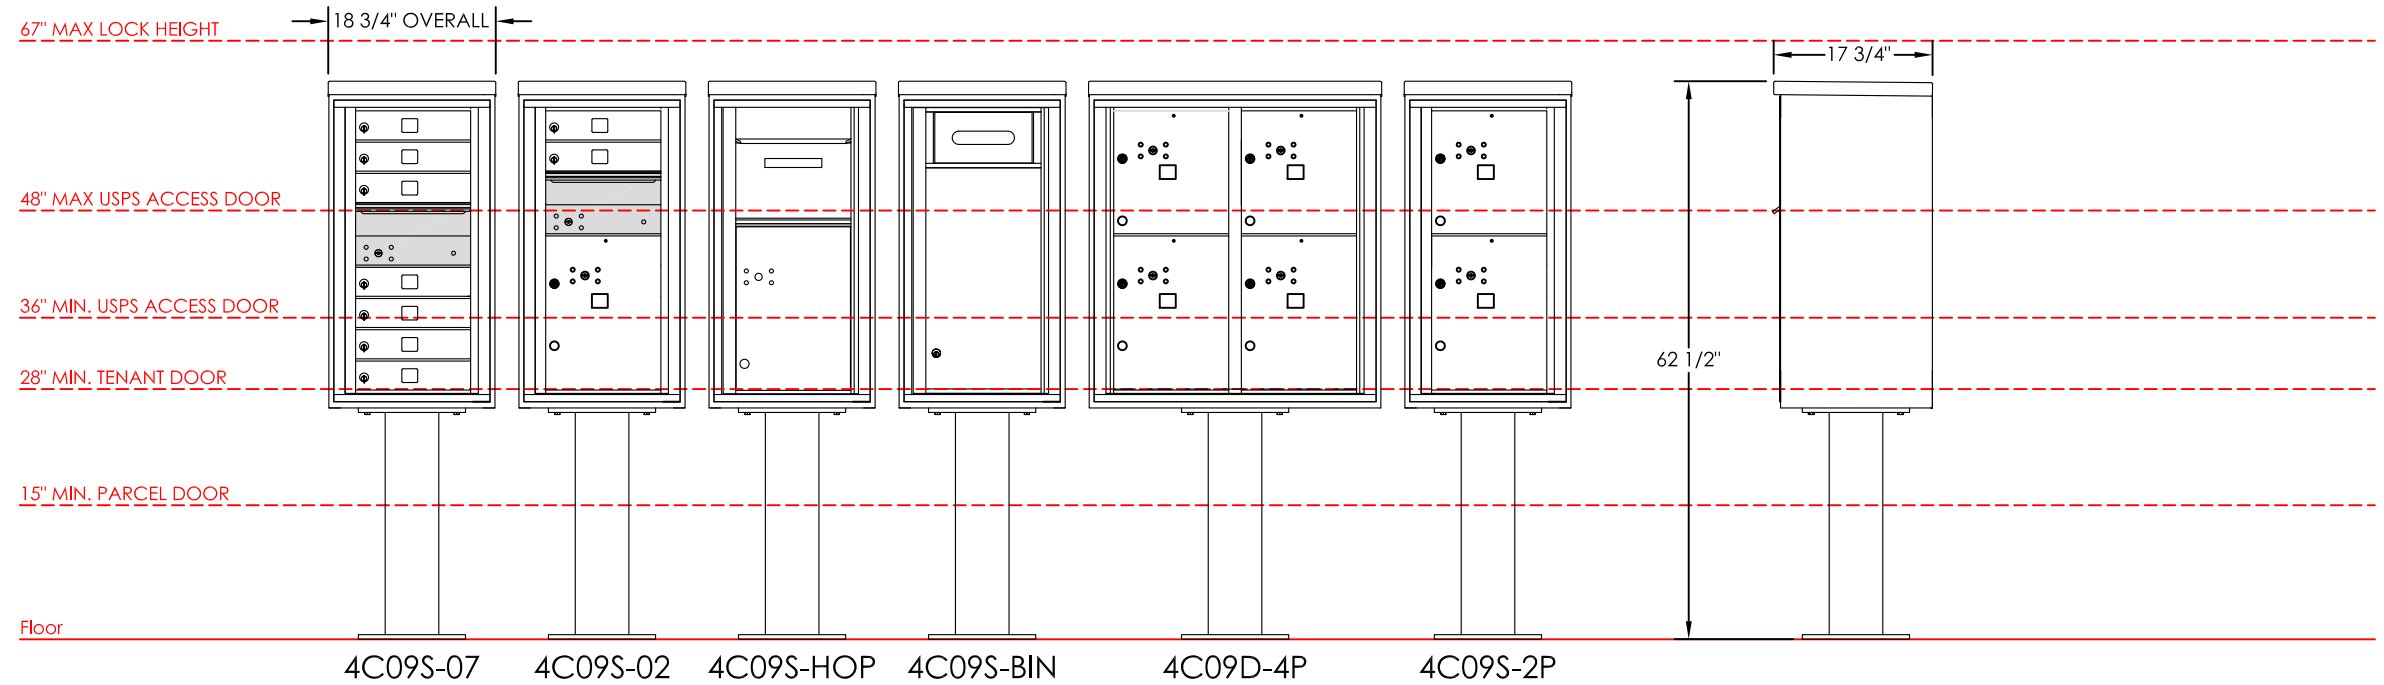

# versatile™ 4C Pedestal Mount Mailbox, 9 High Suite

- NOTES:
1. 4C pedestal units are for private applications only / not USPS Approved.
  2. May be installed outside or inside - see foundation specification details within the 4C Installation Manual.

MODEL	4C9H-P	REV	A
SCALE	NONE	LAST REV DATE	7/16/2014
DRAWING NUMBER	4C9H-PCS	DRAWN BY	AFD
		SHEET	1 OF 1