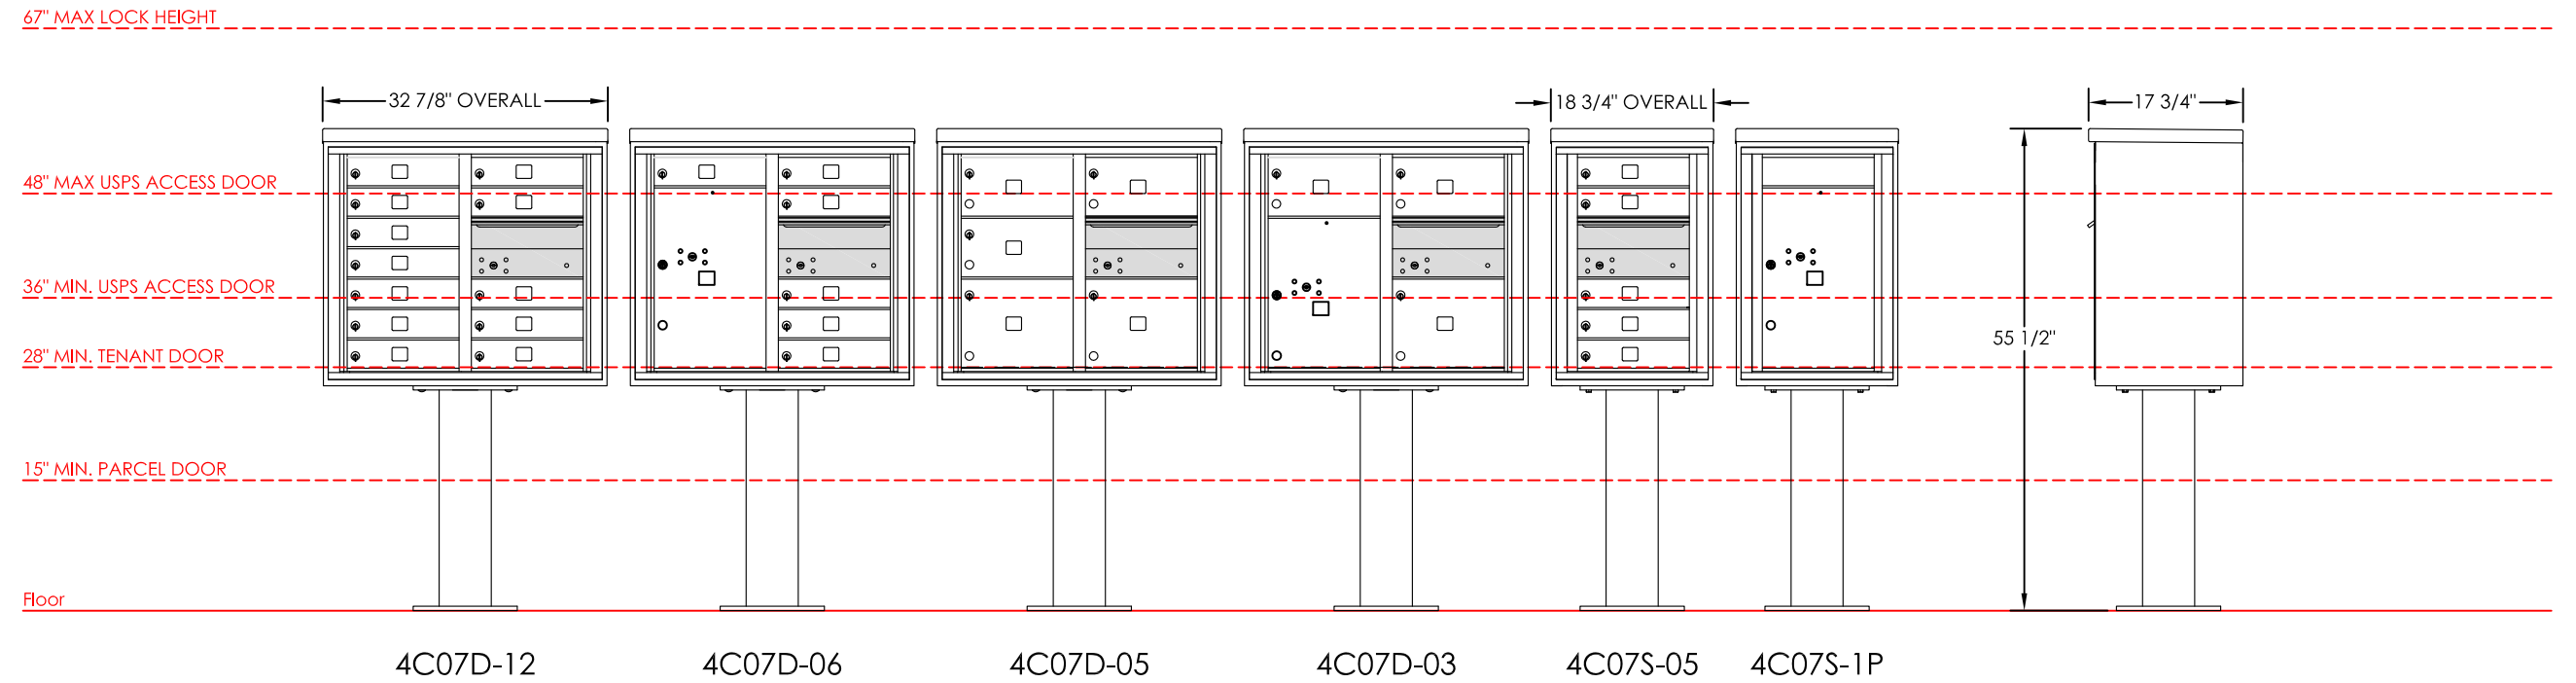

# versatile™ 4C Pedestal Mount Mailbox, 7 High Suite

**NOTES:**

1. 4C pedestal units are for private applications only / not USPS Approved.
2. May be installed outside or inside - see foundation specification details within the 4C Installation Manual.

MODEL	4C7H-P	REV	A
SCALE	NONE	LAST REV DATE	7/16/2014
DRAWING NUMBER	4C7H-PCS	DRAWN BY	AFD
		SHEET	1 OF 1