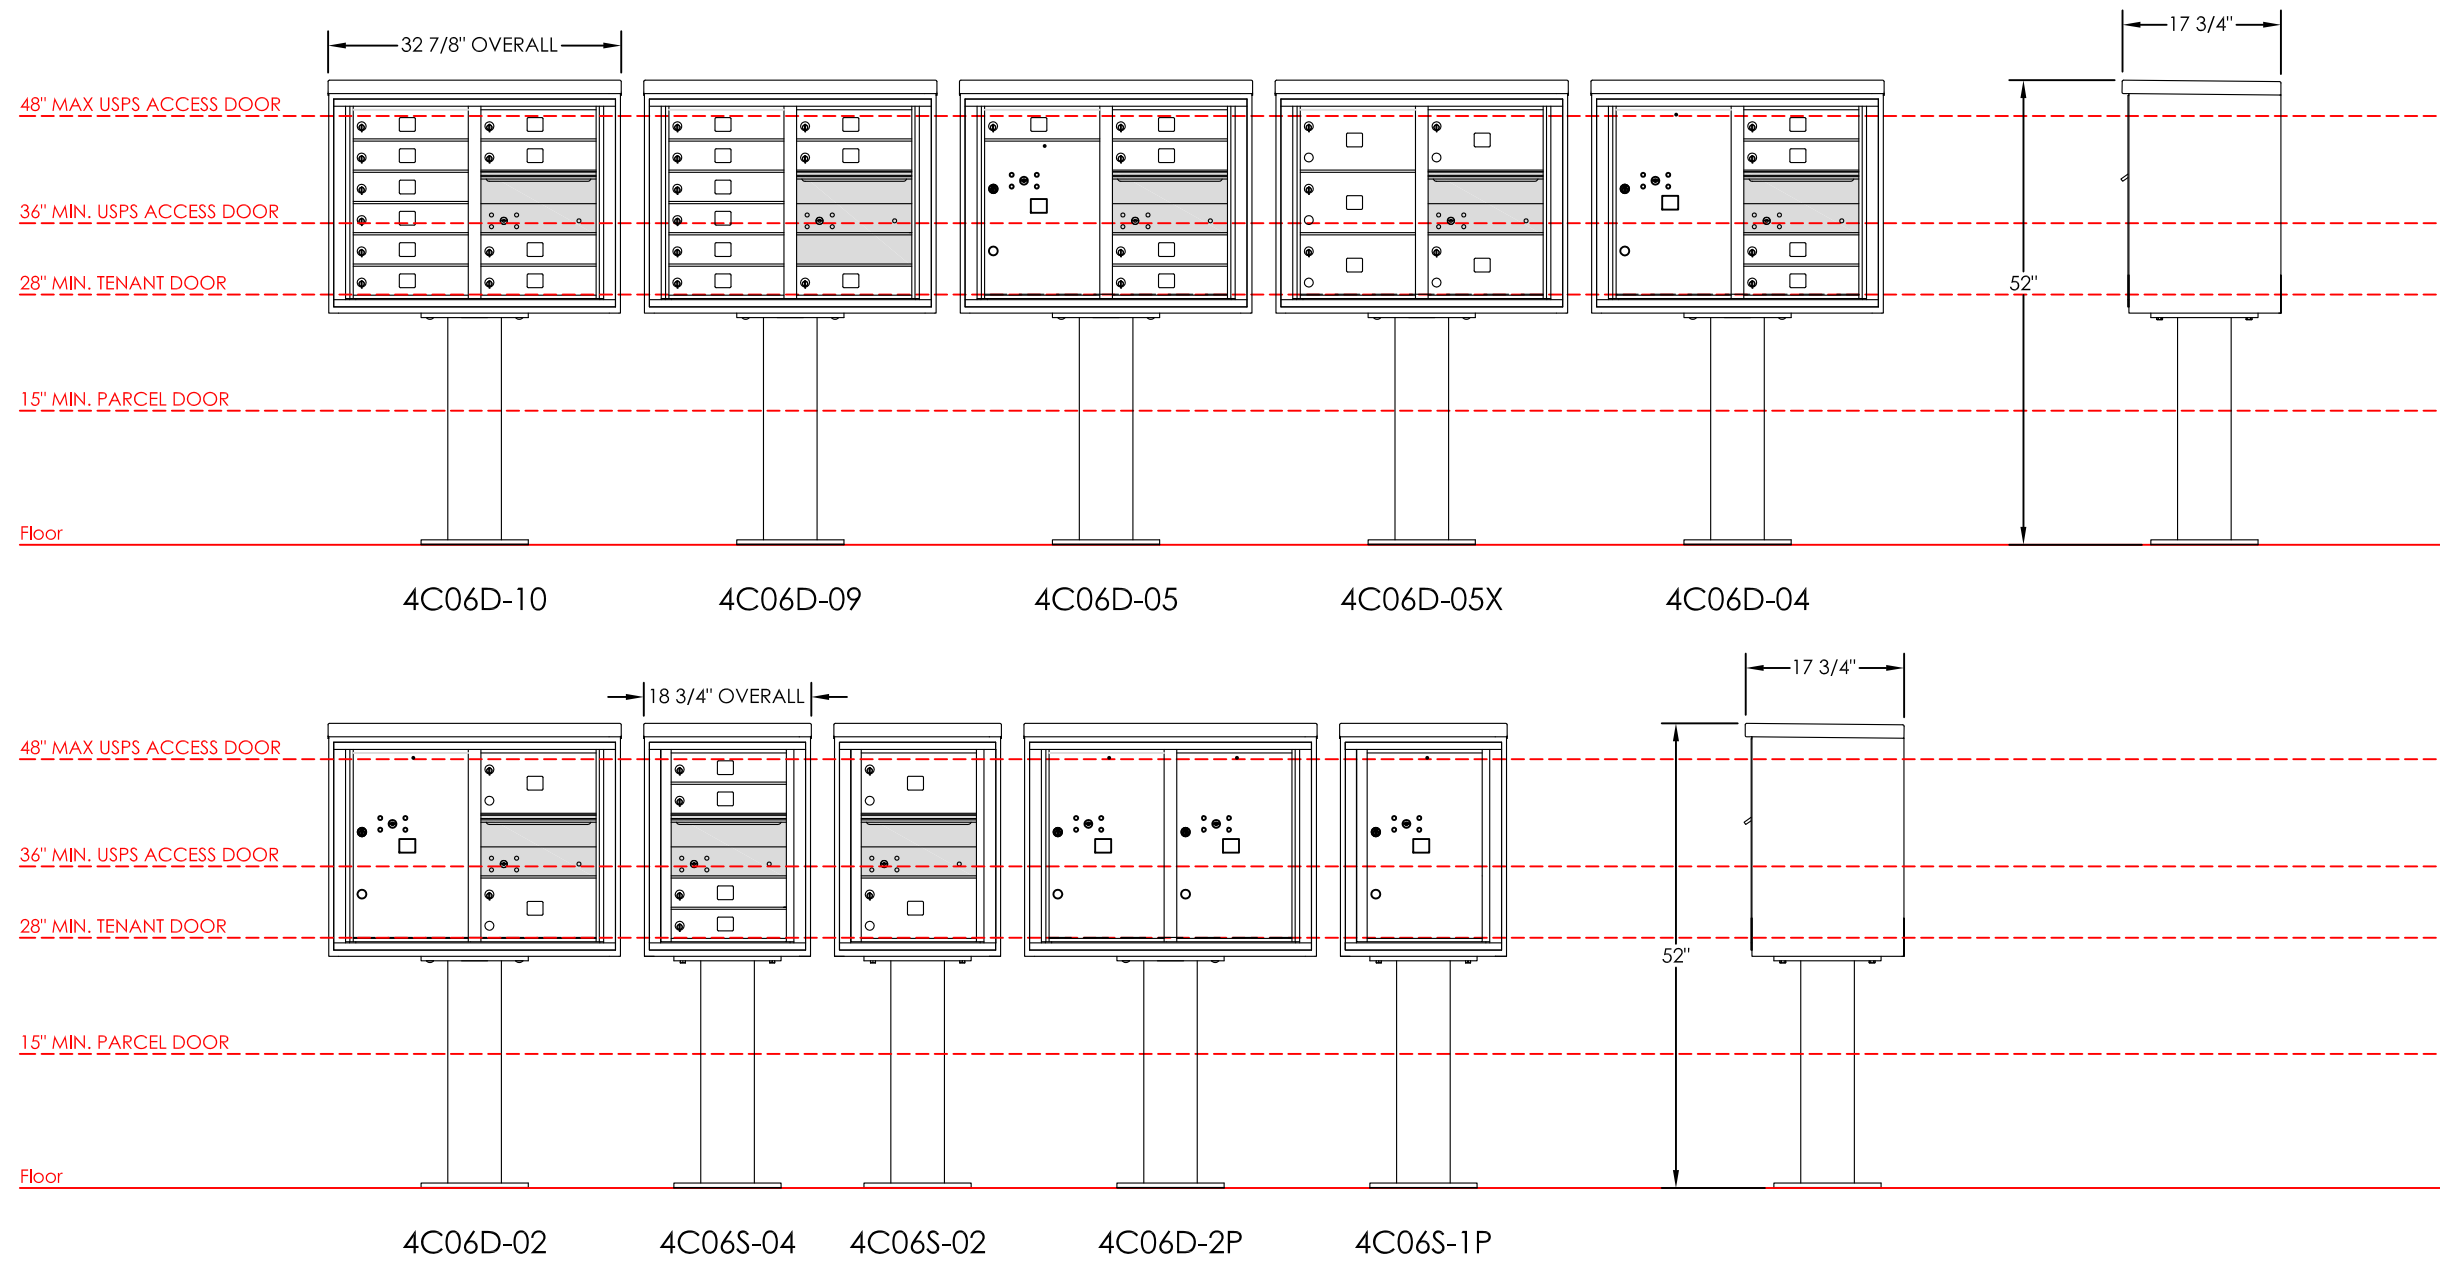

# versatile™ 4C Pedestal Mount Mailbox, 6 High Suite

- NOTES:**
1. 4C pedestal units are for private applications only / not USPS Approved.
  2. May be installed outside or inside - see foundation specification details within the 4C Installation Manual.

PRODUCT SERIES: versatile™ 4C Pedestal Mount Mailbox			
 <p>5935 Corporate Drive • Manhattan, KS 66503 www.florencemailboxes.com • (800) 275-1747 A GIBRALTAR INDUSTRIES COMPANY</p>	MODEL 4C6H-P	REV A	
	SCALE NONE	LAST REV DATE 7/16/2014	
	DRAWING NUMBER 4C6H-PCS	DRAWN BY AFD	SHEET 1 OF 1