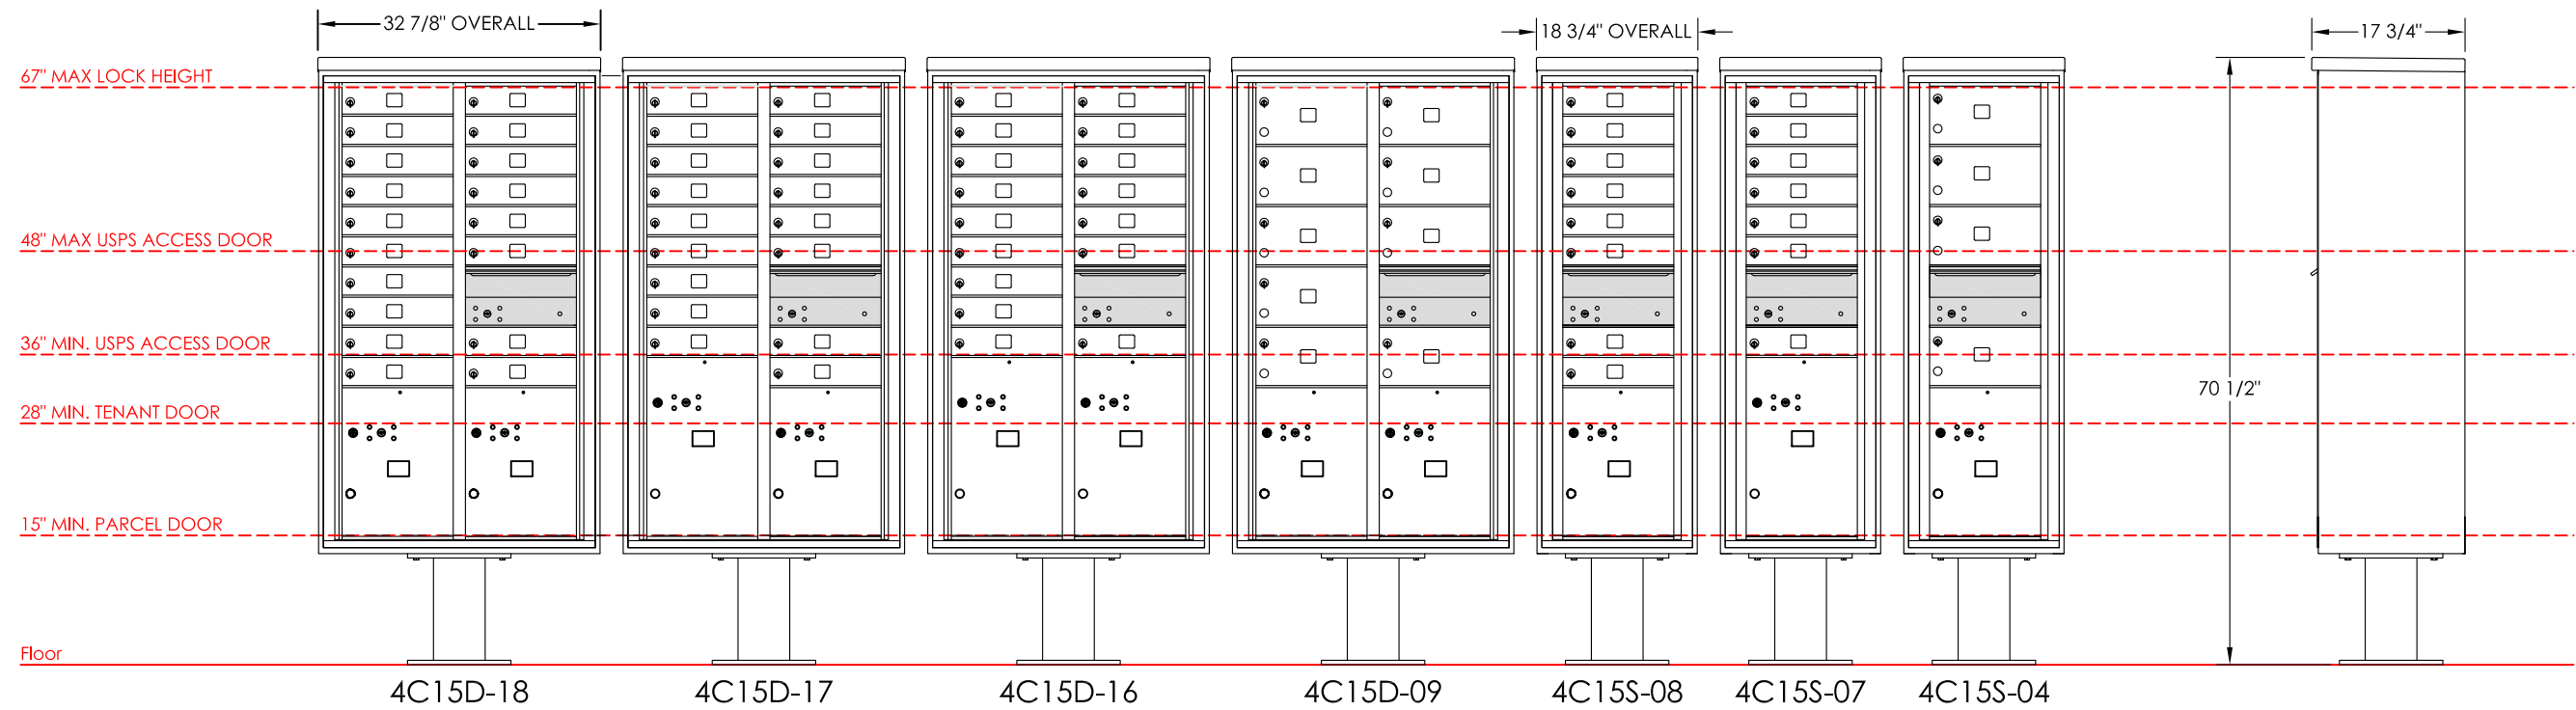

versatile™ 4C Pedestal Mount Mailbox, 15 High Suite

NOTES:

1. 4C pedestal units are for private applications only / not USPS Approved.
2. May be installed outside or inside - see foundation specification details within the 4C Installation Manual.

MODEL	4C15H-P	REV	A
SCALE	NONE	LAST REV DATE	7/15/2014
DRAWING NUMBER	4C15H-PCS	DRAWN BY	AFD
		SHEET	1 OF 1