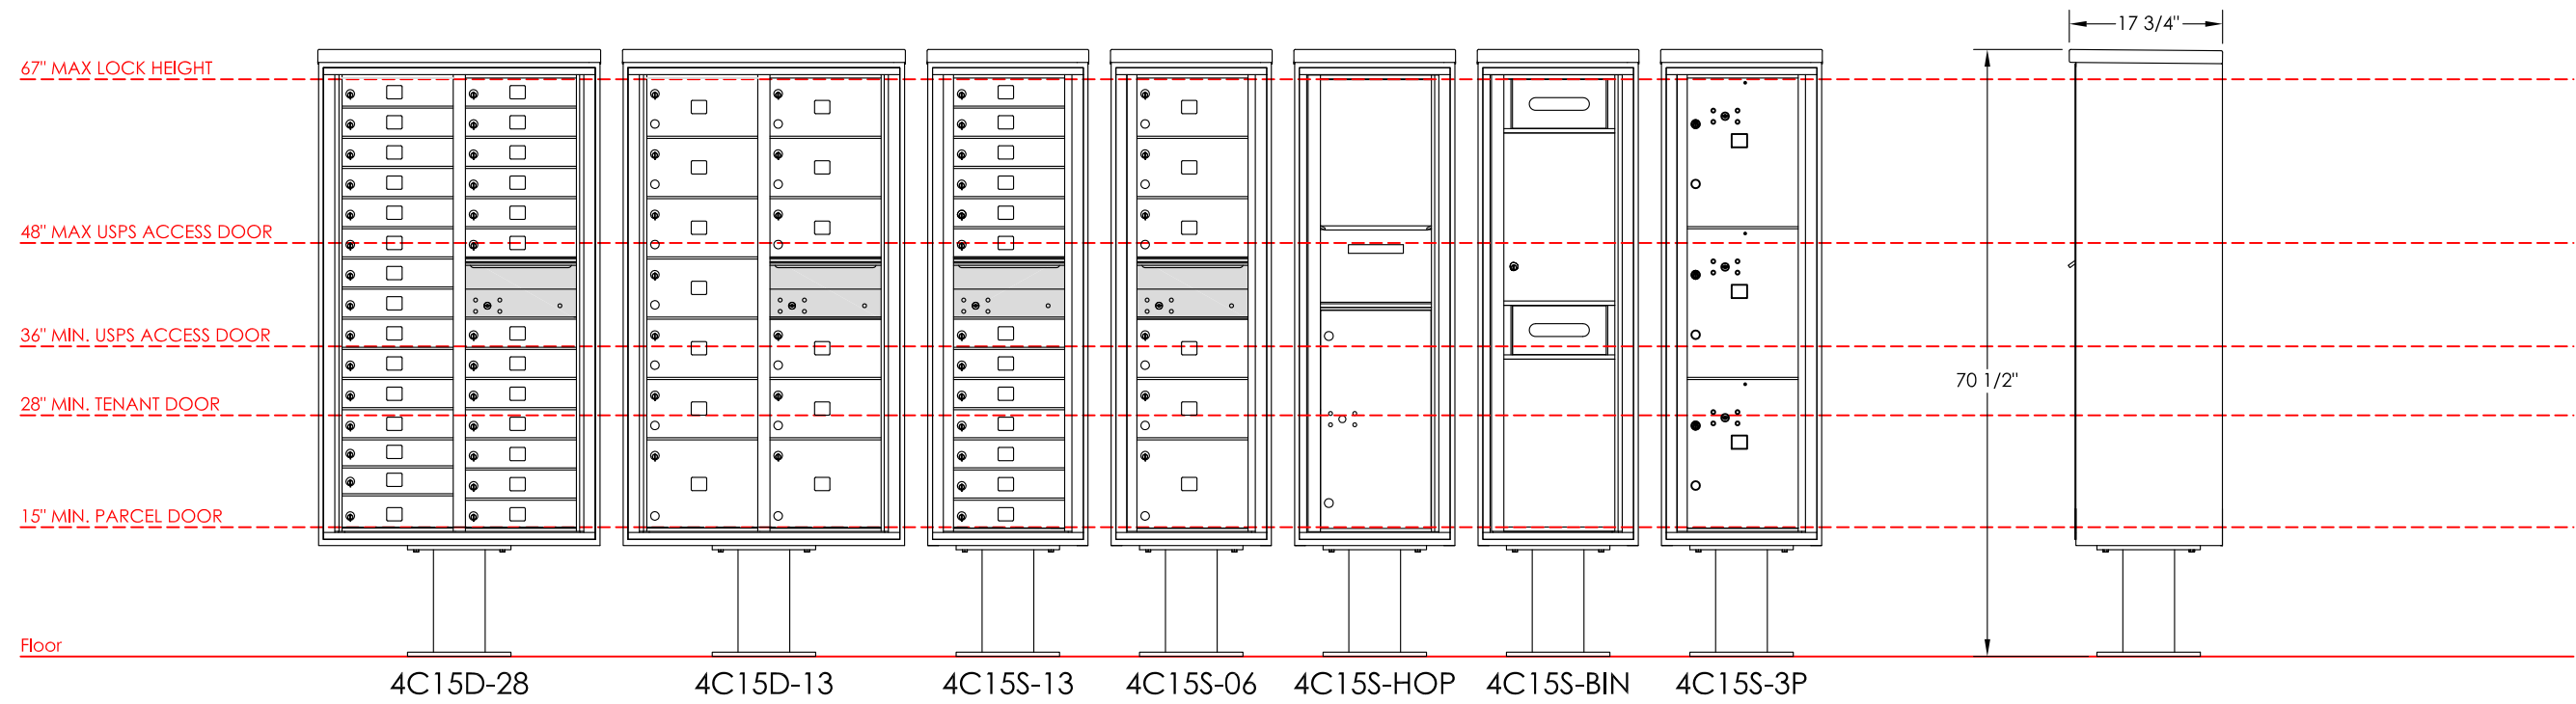

versatile™ 4C Pedestal Mount Mailbox, 15 High Suite

NOTES:

1. 4C pedestal units are for private applications only / not USPS Approved.
2. May be installed outside or inside - see foundation specification details within the 4C Installation Manual.

MODEL	4C15H-P	REV	A
SCALE	NONE	LAST REV DATE	7/15/2014
DRAWING NUMBER	4C15H-PCS	DRAWN BY	AFD
		SHEET	1 OF 1