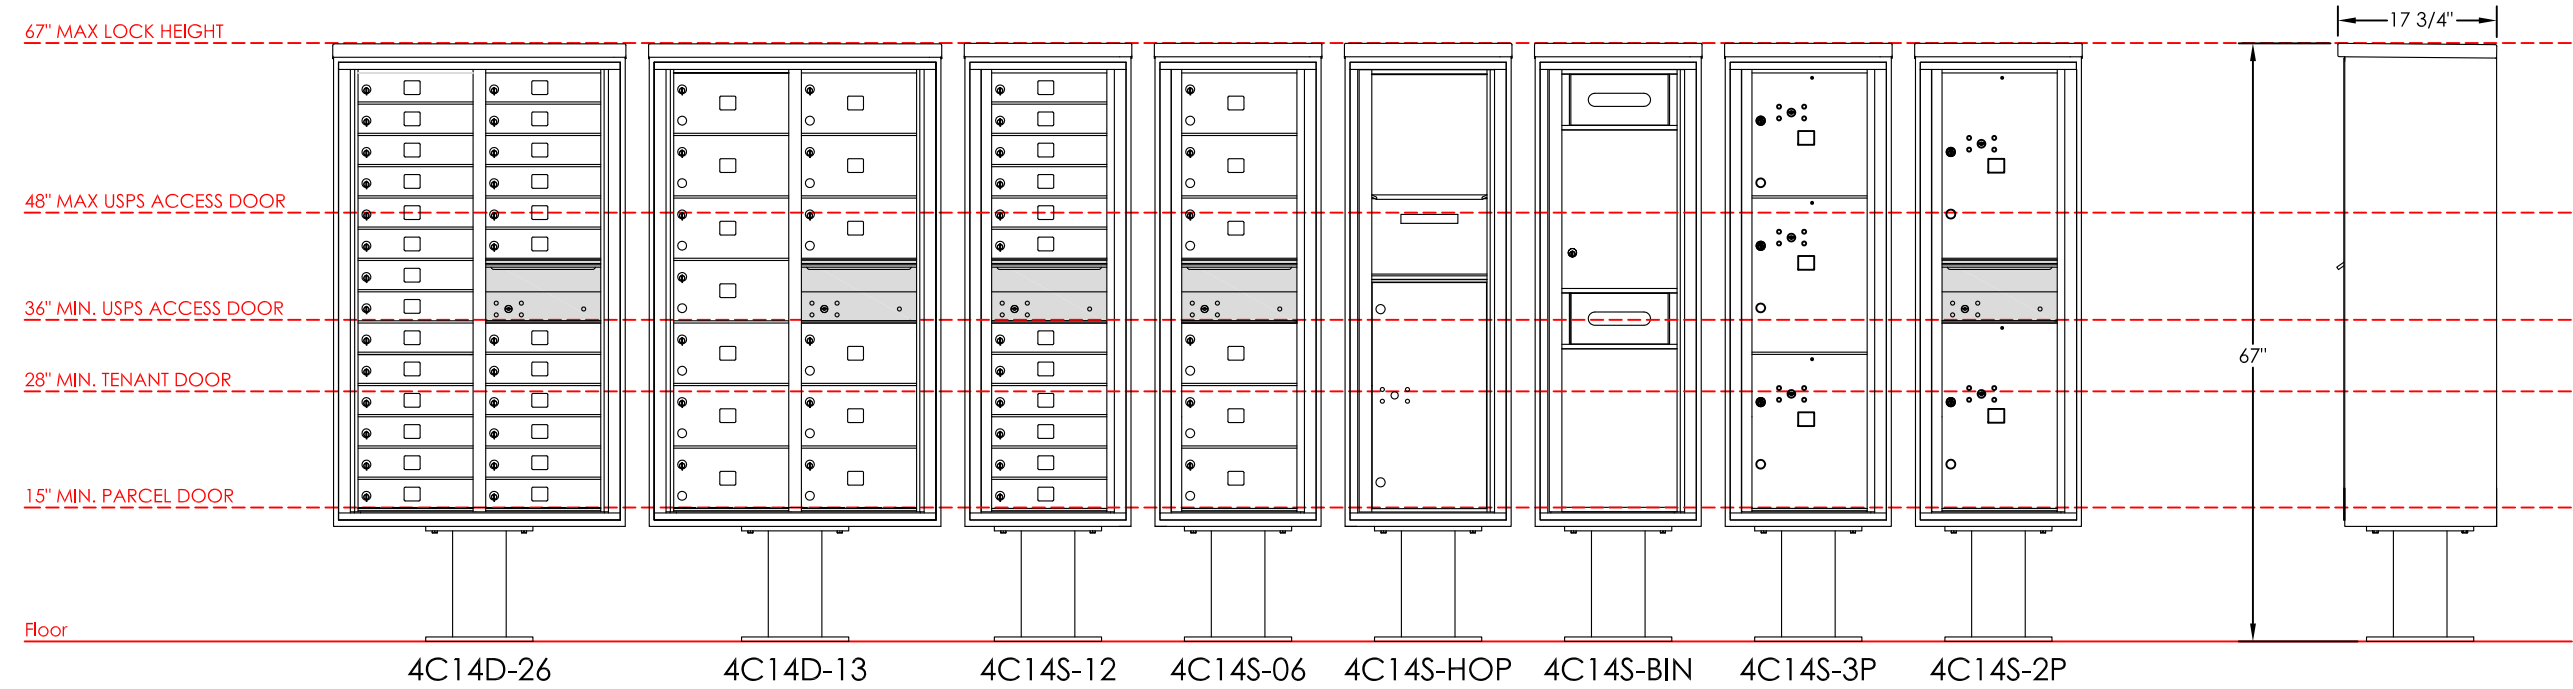

versatile™ 4C Pedestal Mount Mailbox, 14 High Suite

NOTES:

1. 4C pedestal units are for private applications only / not USPS Approved.
2. May be installed outside or inside - see foundation specification details within the 4C Installation Manual.

MODEL	4C14H-P	REV	A
SCALE	NONE	LAST REV DATE	7/15/2014
DRAWING NUMBER	4C14H-PCS	DRAWN BY	AFD
		SHEET	1 OF 1