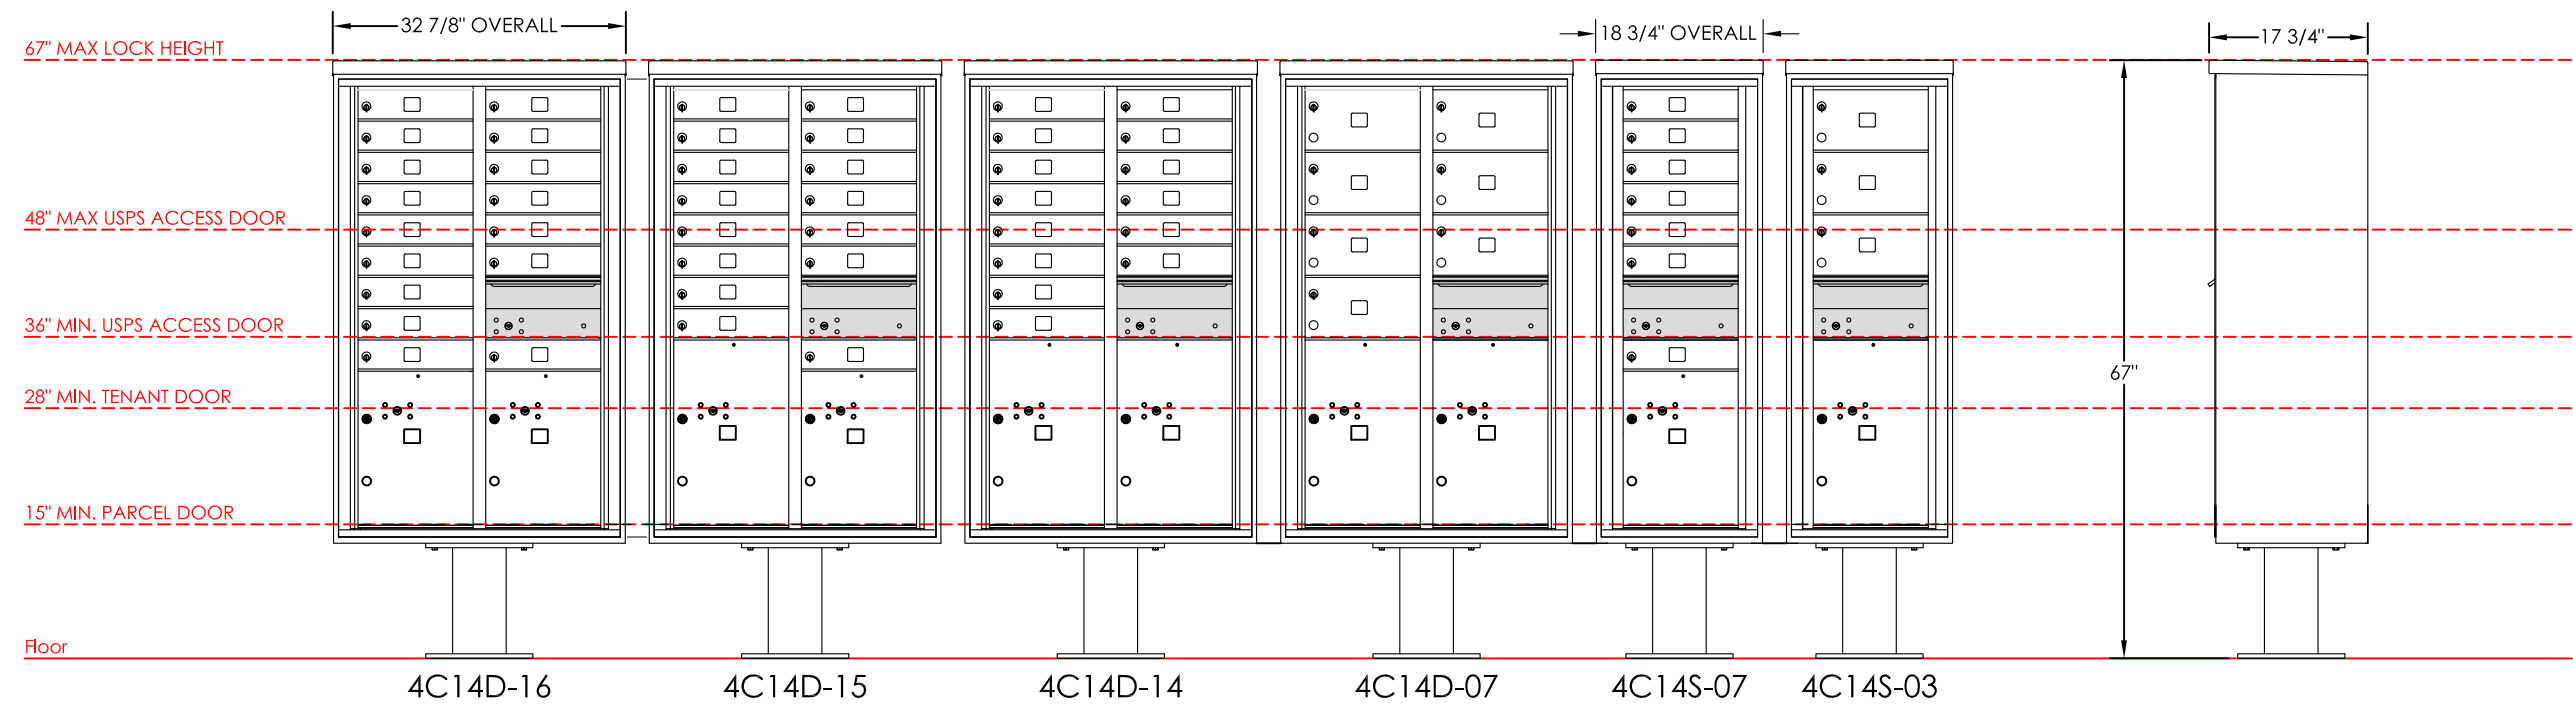

versatile™ 4C Pedestal Mount Mailbox, 14 High Suite

NOTES:

1. 4C pedestal units are for private applications only / not USPS Approved.
2. May be installed outside or inside - see foundation specification details within the 4C Installation Manual.

MODEL	4C14H-P	REV	A
SCALE	NONE	LAST REV DATE	7/15/2014
DRAWING NUMBER	4C14H-PCS	DRAWN BY	AFD
		SHEET	1 OF 1