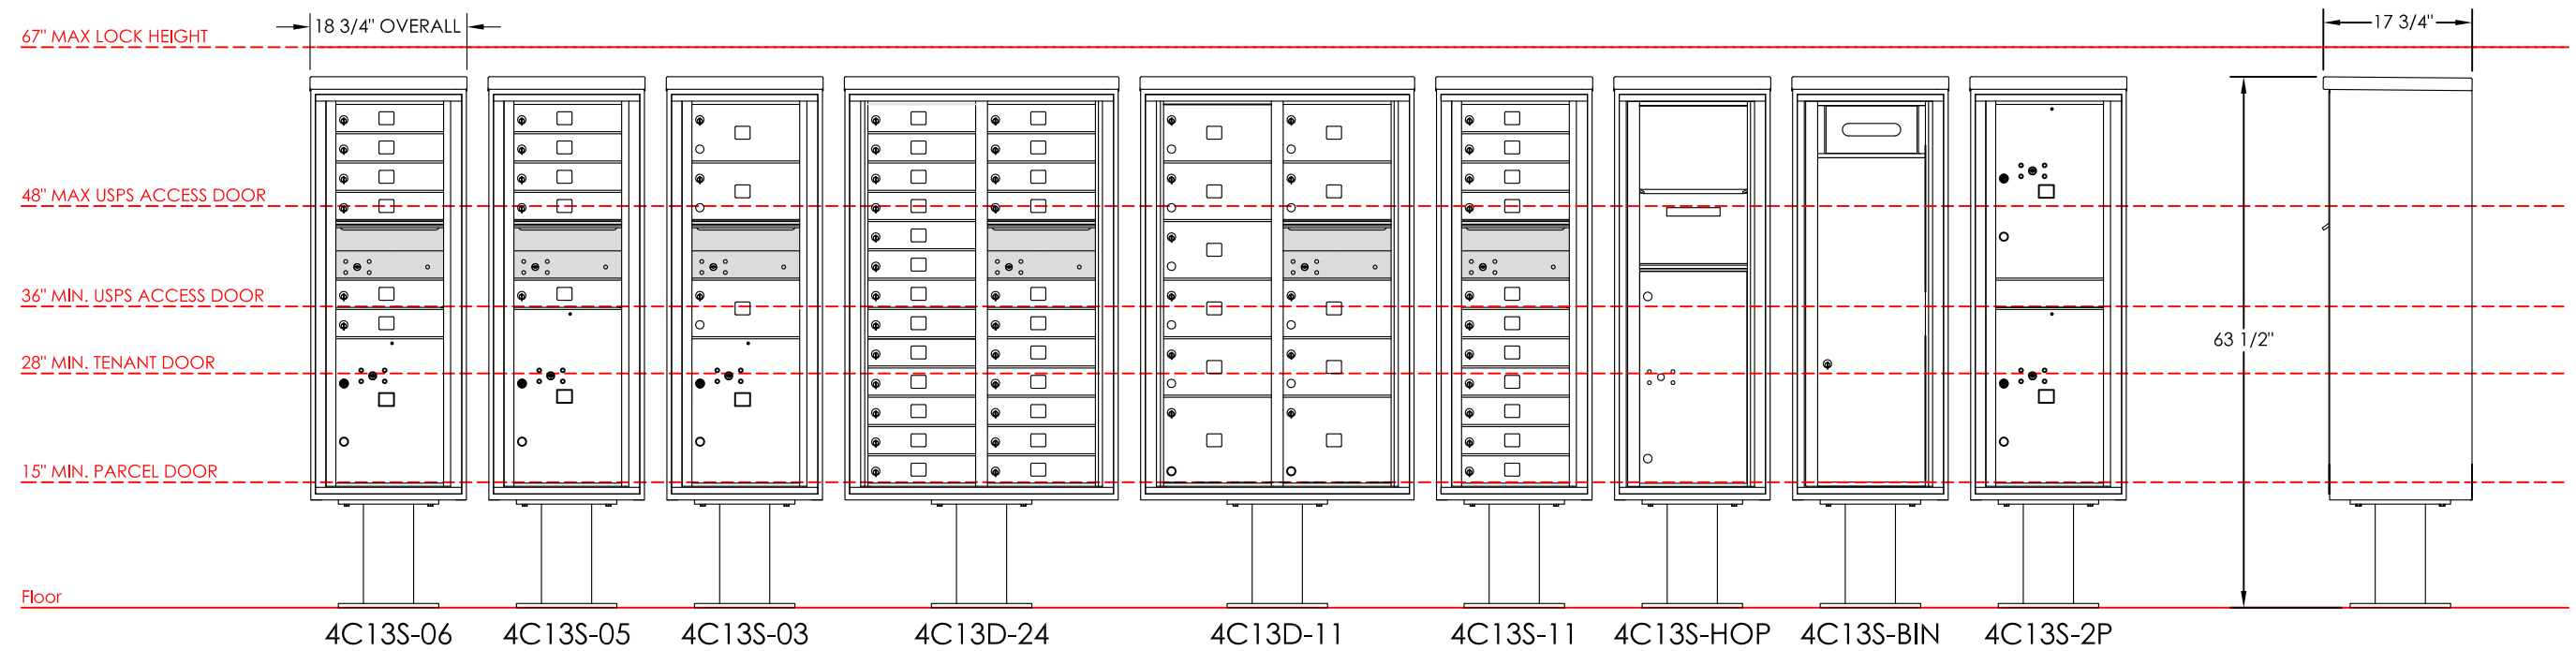

# versatile™ 4C Pedestal Mount Mailbox, 13 High Suite

- NOTES:
1. 4C pedestal units are for private applications only / not USPS Approved.
  2. May be installed outside or inside - see foundation specification details within the 4C Installation Manual.

MODEL	4C13H-P	REV	A
SCALE	NONE	LAST REV DATE	7/15/2014
DRAWING NUMBER	4C13H-PCS	DRAWN BY	AFD
		SHEET	1 OF 1