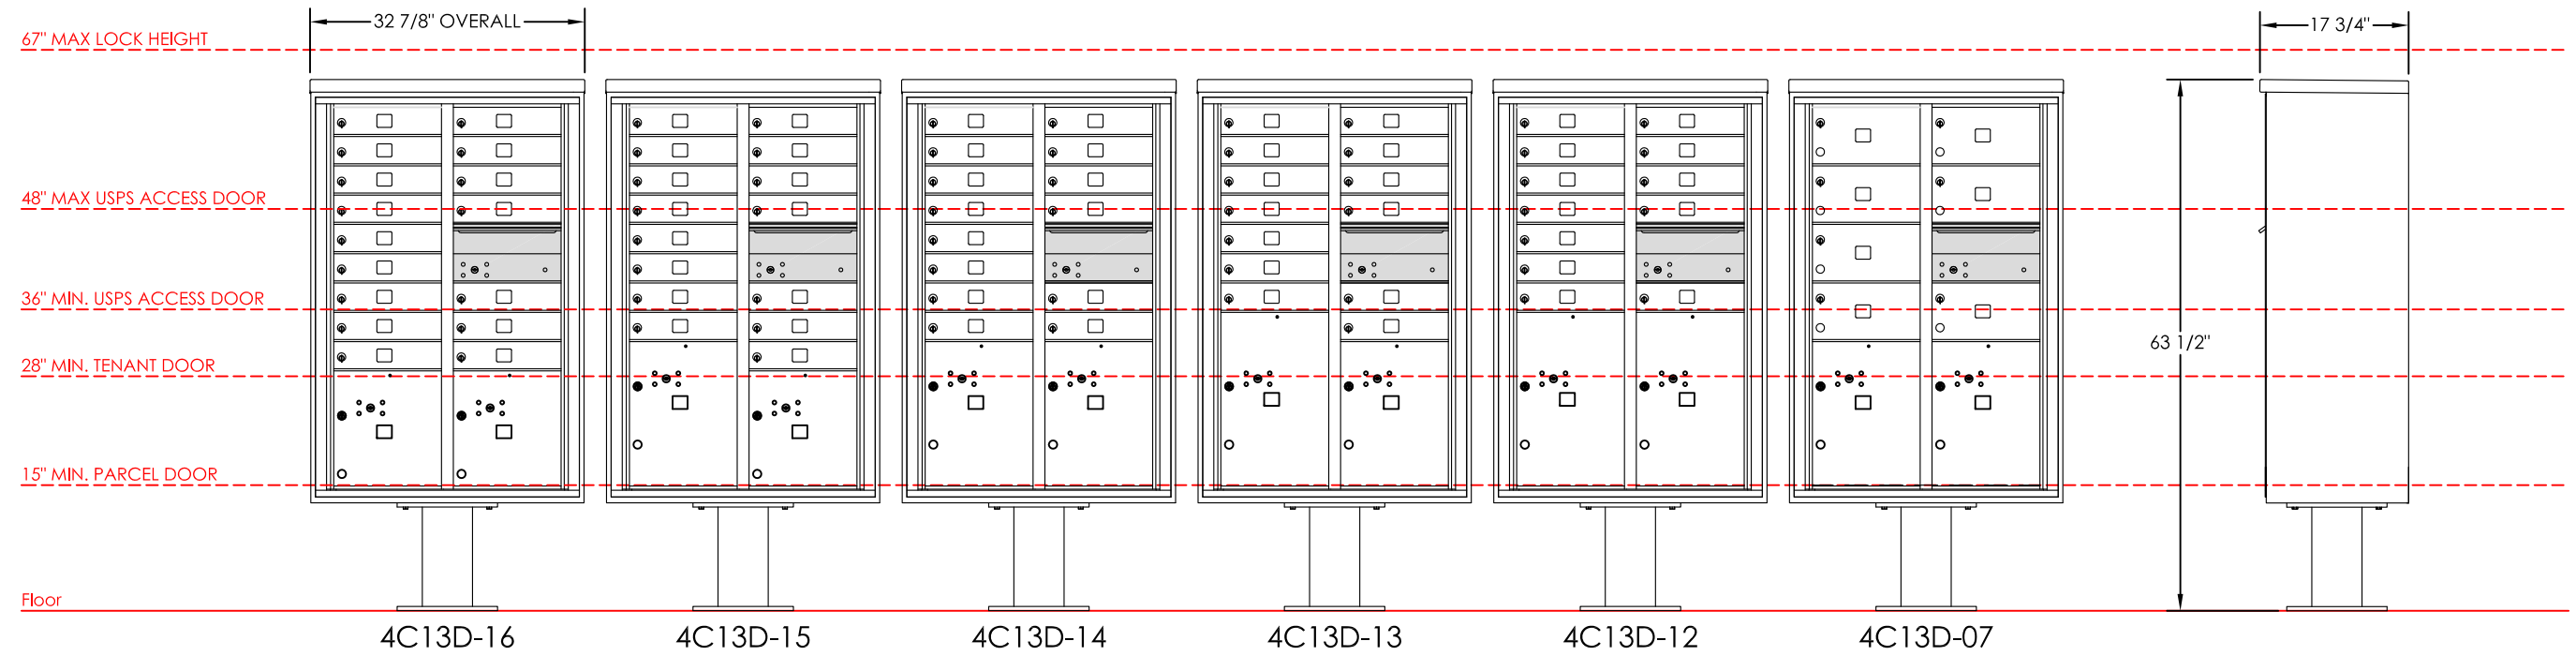

# versatile™ 4C Pedestal Mount Mailbox, 13 High Suite

- NOTES:
1. 4C pedestal units are for private applications only / not USPS Approved.
  2. May be installed outside or inside - see foundation specification details within the 4C Installation Manual.

MODEL	4C13H-P	REV	A
SCALE	NONE	LAST REV DATE	7/15/2014
DRAWING NUMBER	4C13H-PCS	DRAWN BY	AFD
		SHEET	1 OF 1