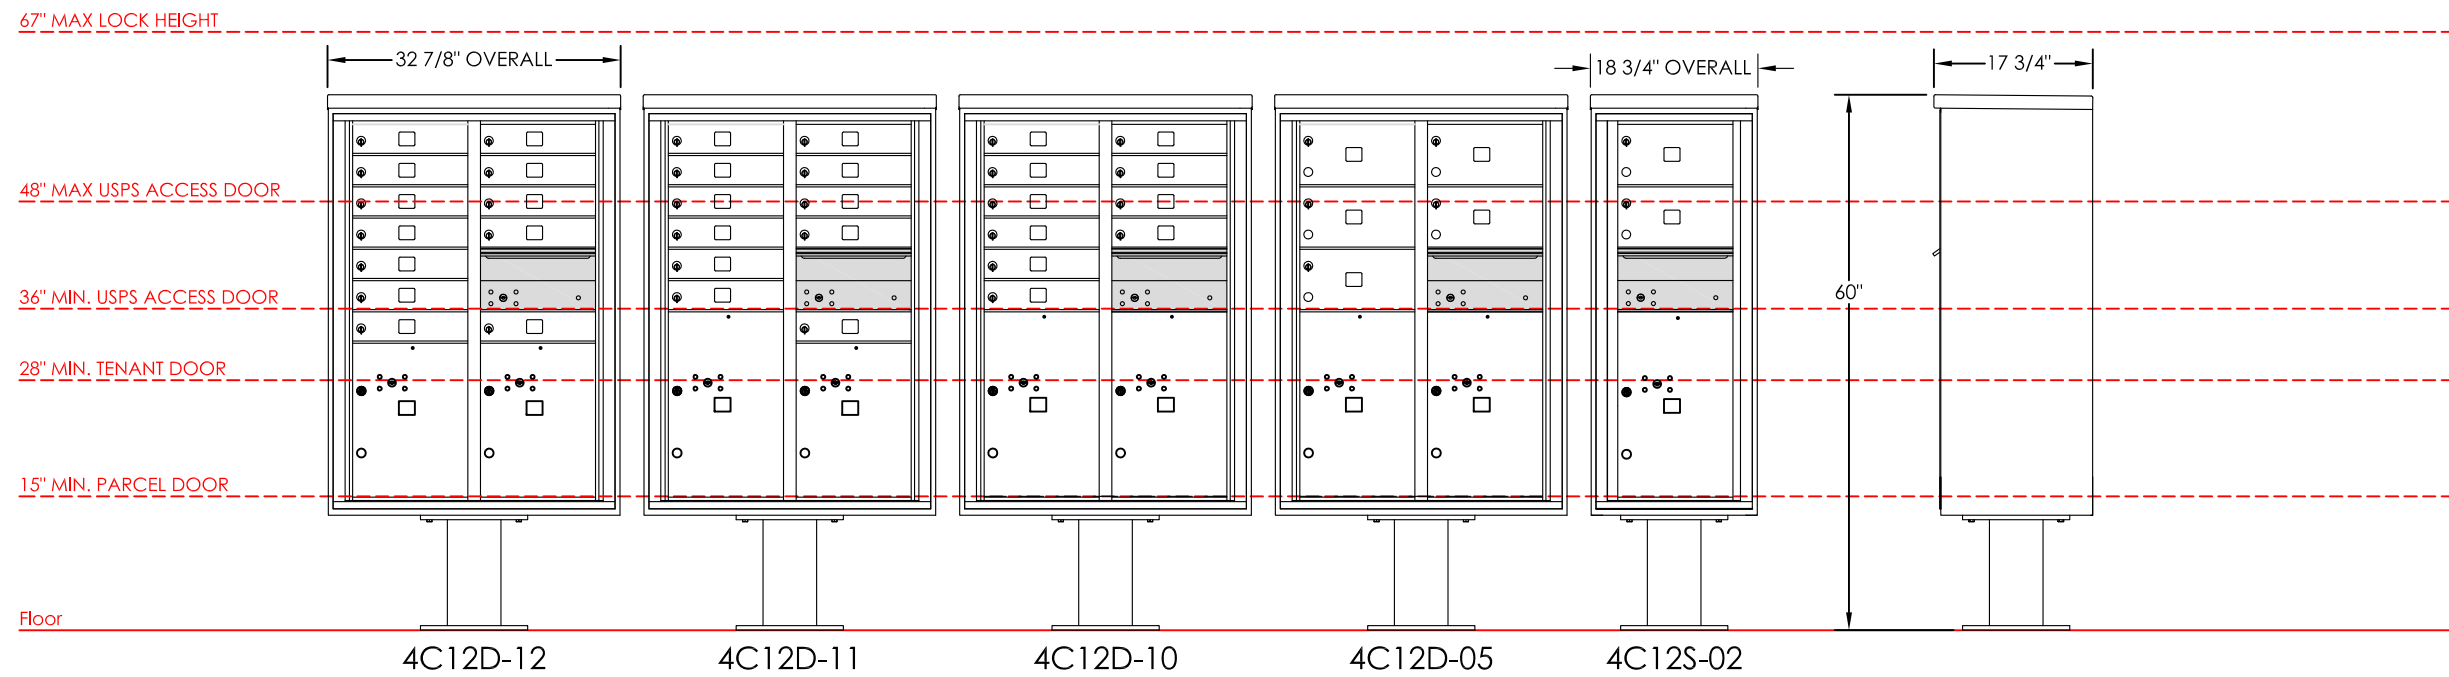

versatile™ 4C Pedestal Mount Mailbox, 12 High Suite

NOTES:

1. 4C pedestal units are for private applications only / not USPS Approved.
2. May be installed outside or inside - see foundation specification details within the 4C Installation Manual.

MODEL	4C12H-P	REV	A
SCALE	NONE	LAST REV DATE	7/16/2014
DRAWING NUMBER	4C12H-PCS	DRAWN BY	AFD
		SHEET	1 OF 1