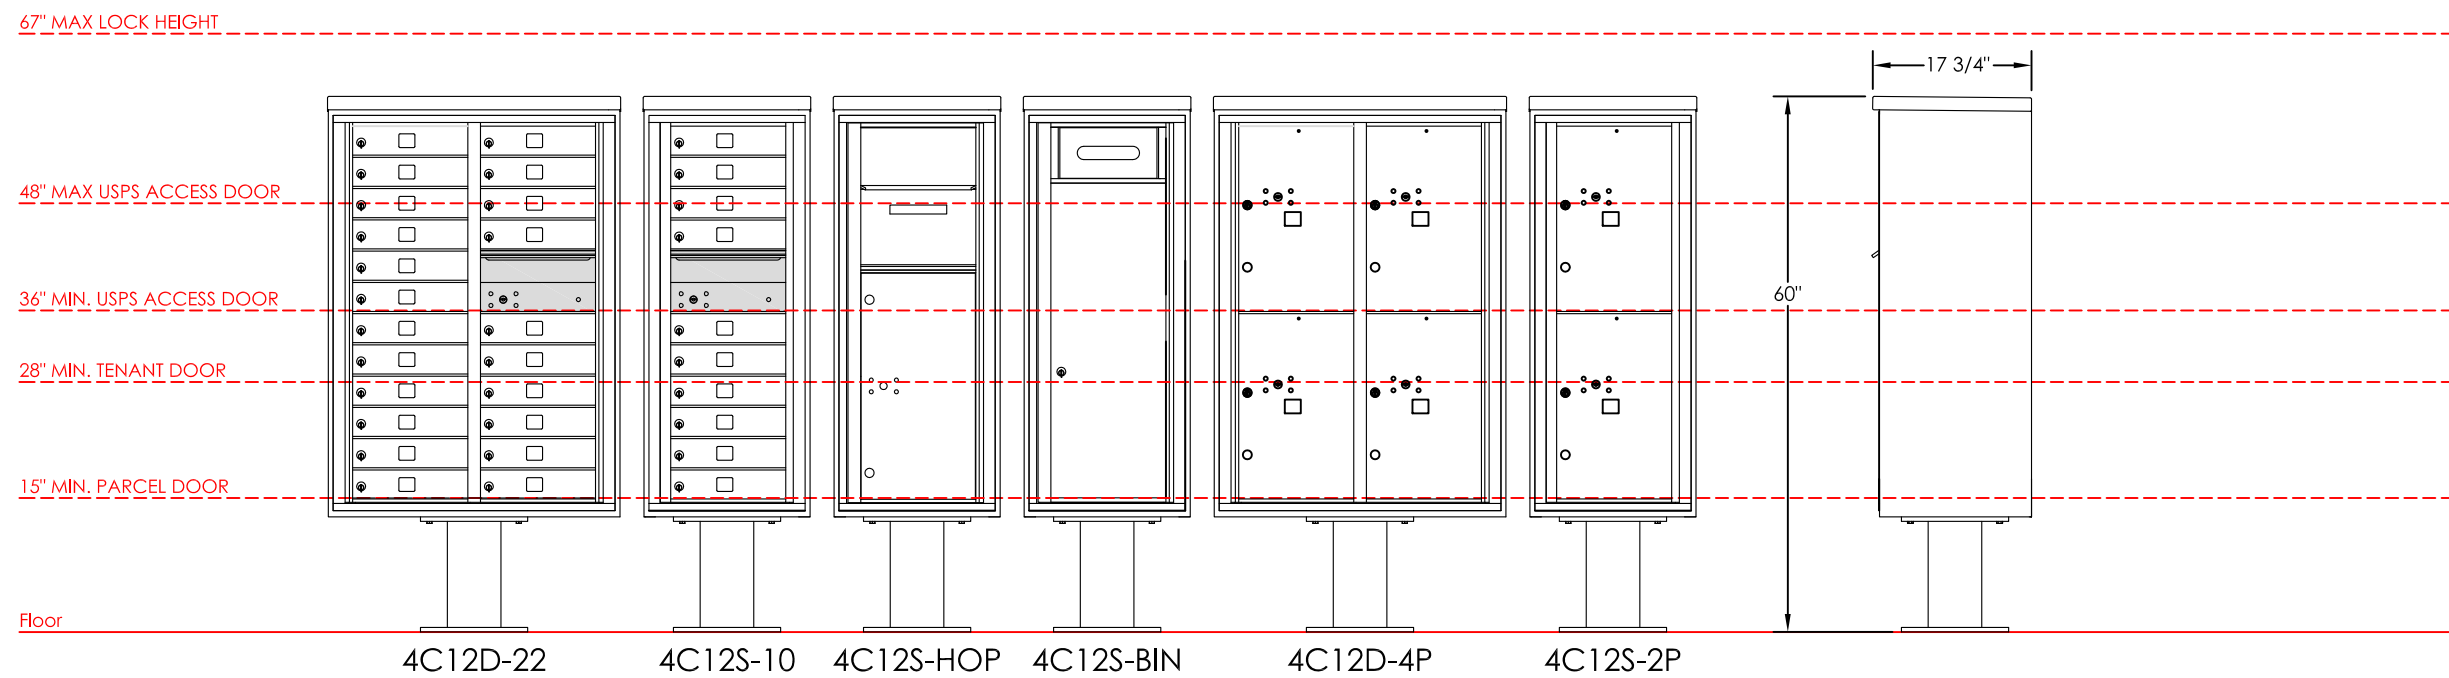

versatile™ 4C Pedestal Mount Mailbox, 12 High Suite

NOTES:

1. 4C pedestal units are for private applications only / not USPS Approved.
2. May be installed outside or inside - see foundation specification details within the 4C Installation Manual.

MODEL	4C12H-P	REV	A
SCALE	NONE	LAST REV DATE	7/16/2014
DRAWING NUMBER	4C12H-PCS	DRAWN BY	AFD
		SHEET	1 OF 1