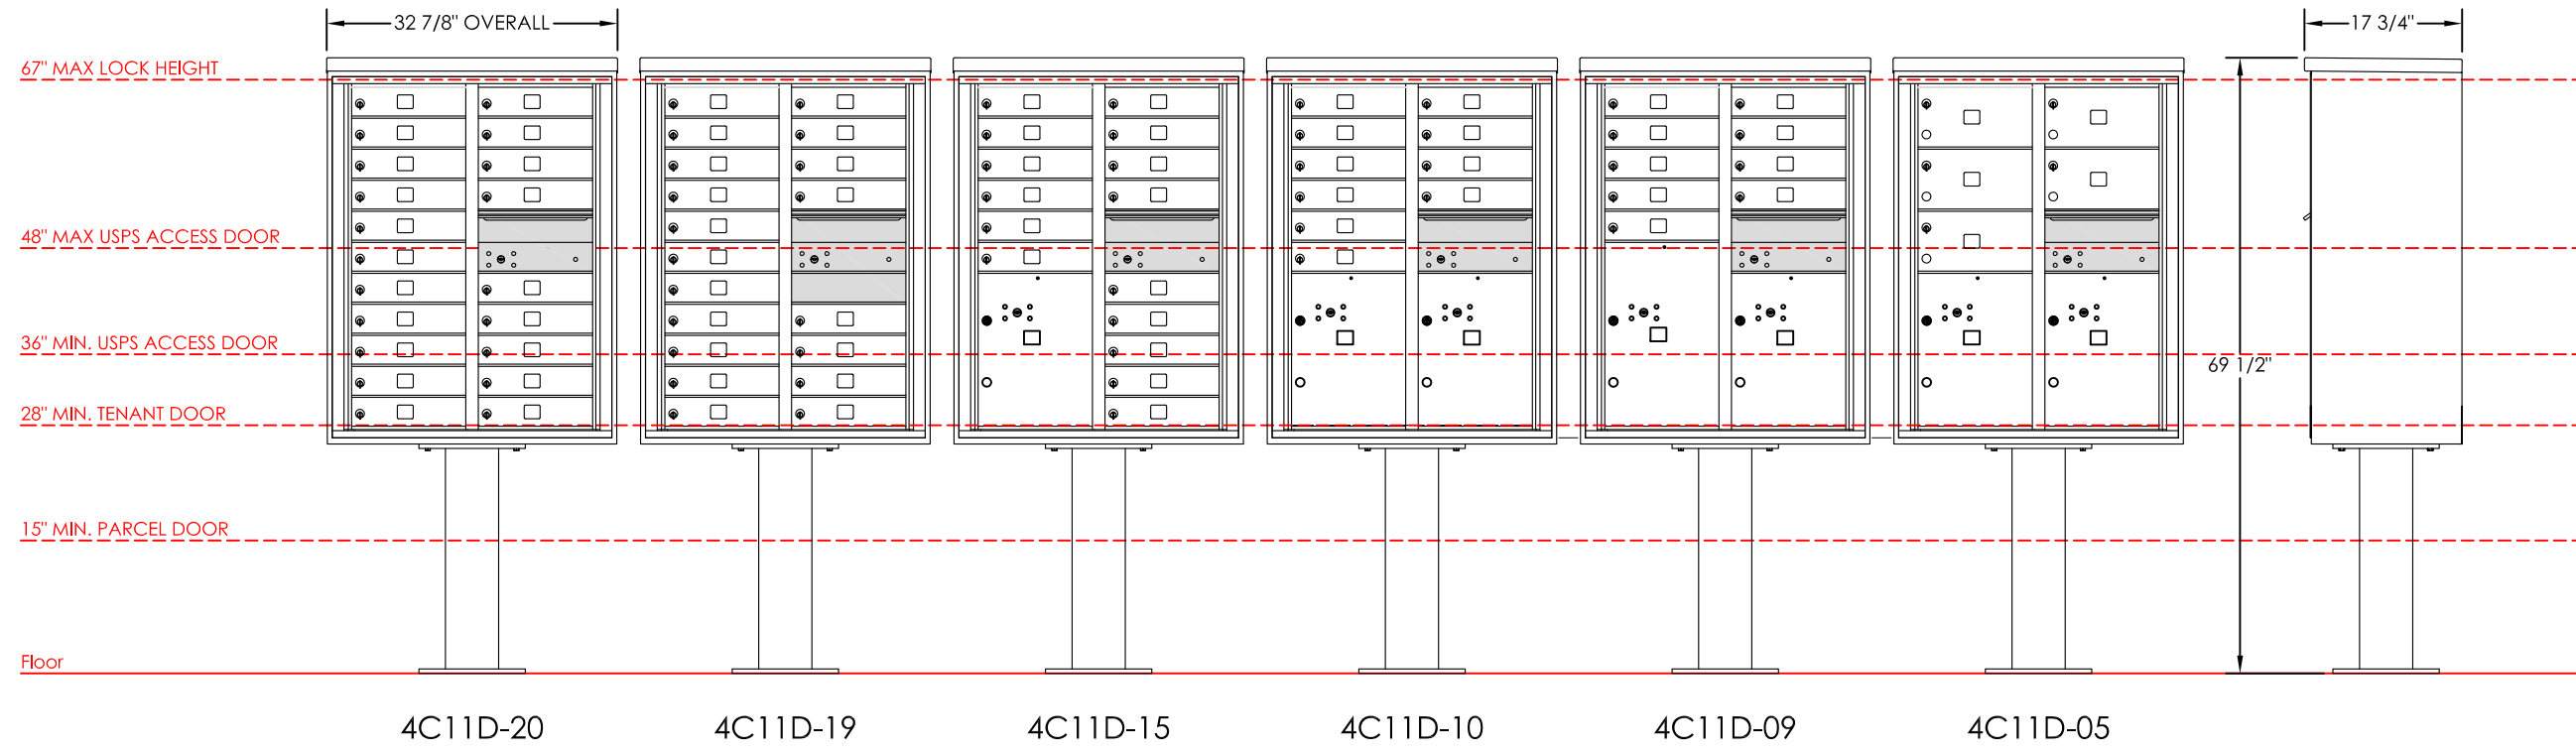

versatile™ 4C Pedestal Mount Mailbox, 11 High Suite

- NOTES:**
1. 4C pedestal units are for private applications only / not USPS Approved.
 2. May be installed outside or inside - see foundation specification details within the 4C Installation Manual.

PRODUCT SERIES: versatile™ 4C Pedestal Mount Mailbox			
 <p>5935 Corporate Drive • Manhattan, KS 66503 www.florencemailboxes.com • (800) 275-1747 A GIBRALTAR INDUSTRIES COMPANY</p>	MODEL 4C11H-P	REV A	
	SCALE NONE	LAST REV DATE 7/15/2014	
	DRAWING NUMBER 4C11H-PCS	DRAWN BY AFD	SHEET 1 OF 1