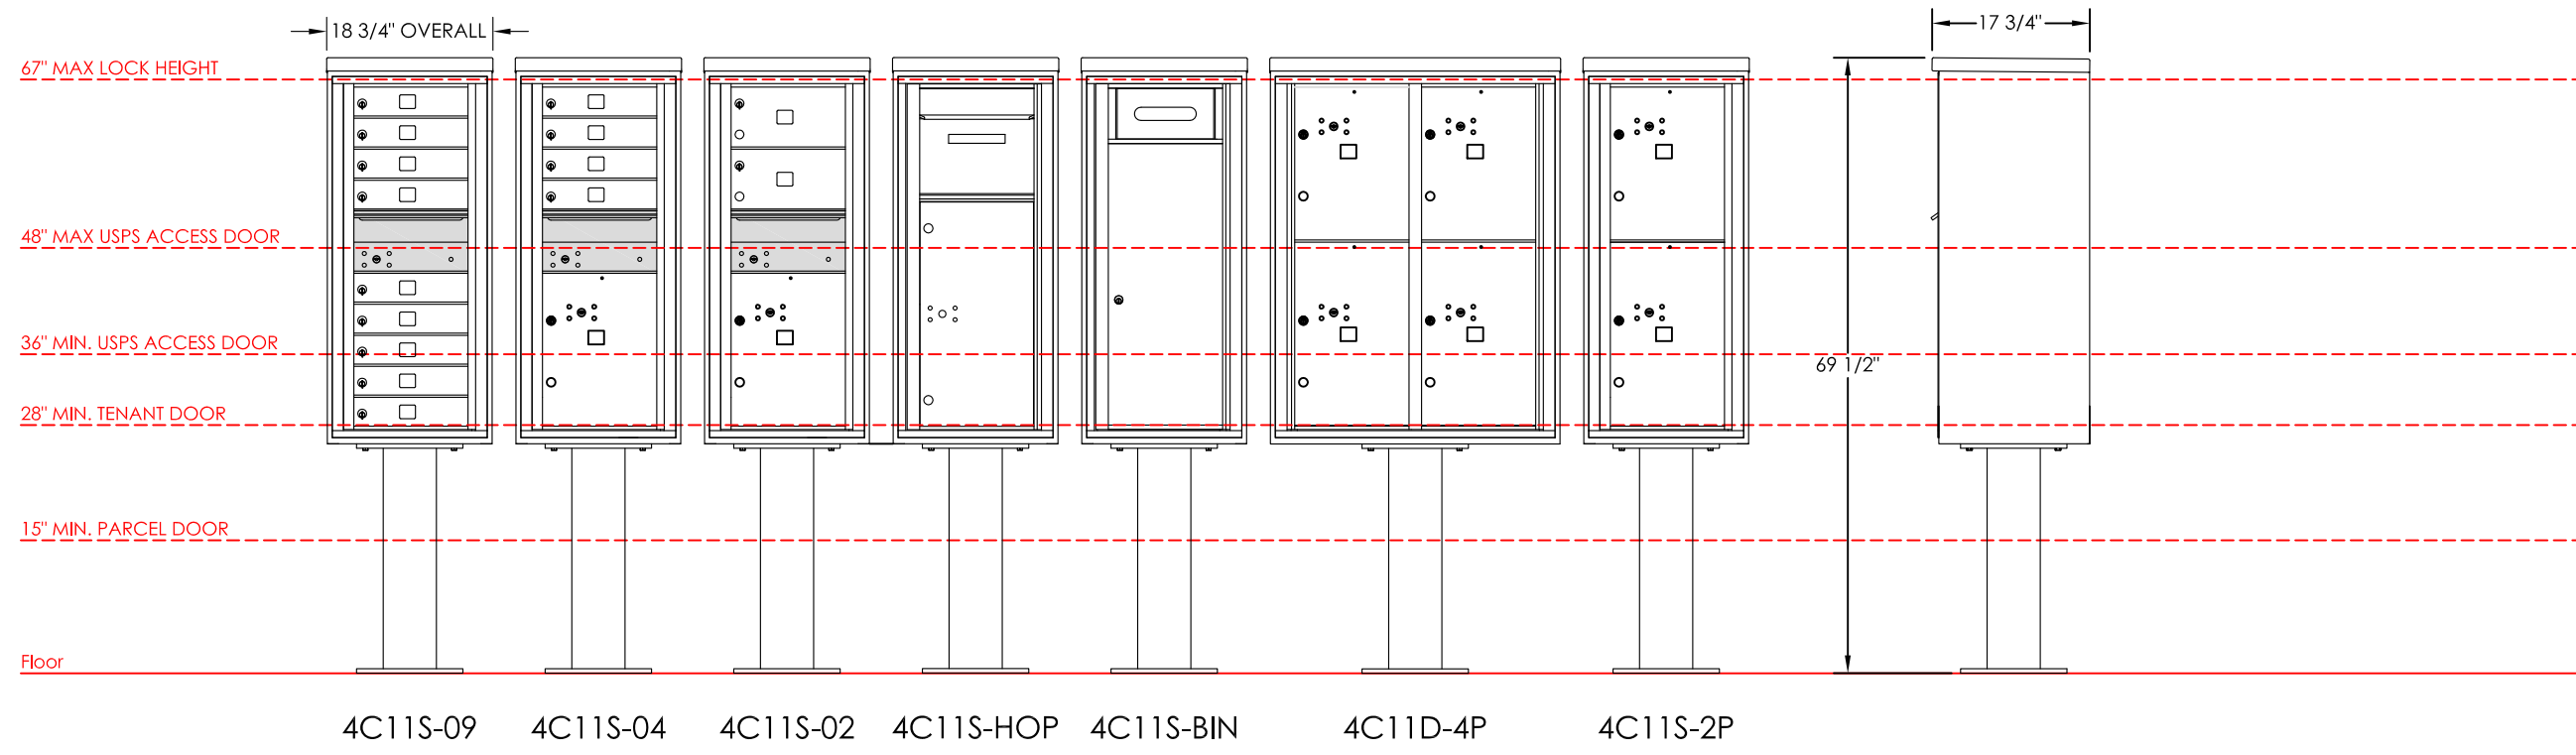

versatile™ 4C Pedestal Mount Mailbox, 11 High Suite

- NOTES:**
1. 4C pedestal units are for private applications only / not USPS Approved.
 2. May be installed outside or inside - see foundation specification details within the 4C Installation Manual.

PRODUCT SERIES: versatile™ 4C Pedestal Mount Mailbox			
 <p>5935 Corporate Drive • Manhattan, KS 66503 www.florencemailboxes.com • (800) 275-1747 A GIBRALTAR INDUSTRIES COMPANY</p>	MODEL 4C11H-P	REV A	
	SCALE NONE	LAST REV DATE 7/15/2014	
	DRAWING NUMBER 4C11H-PCS	DRAWN BY AFD	SHEET 1 OF 1