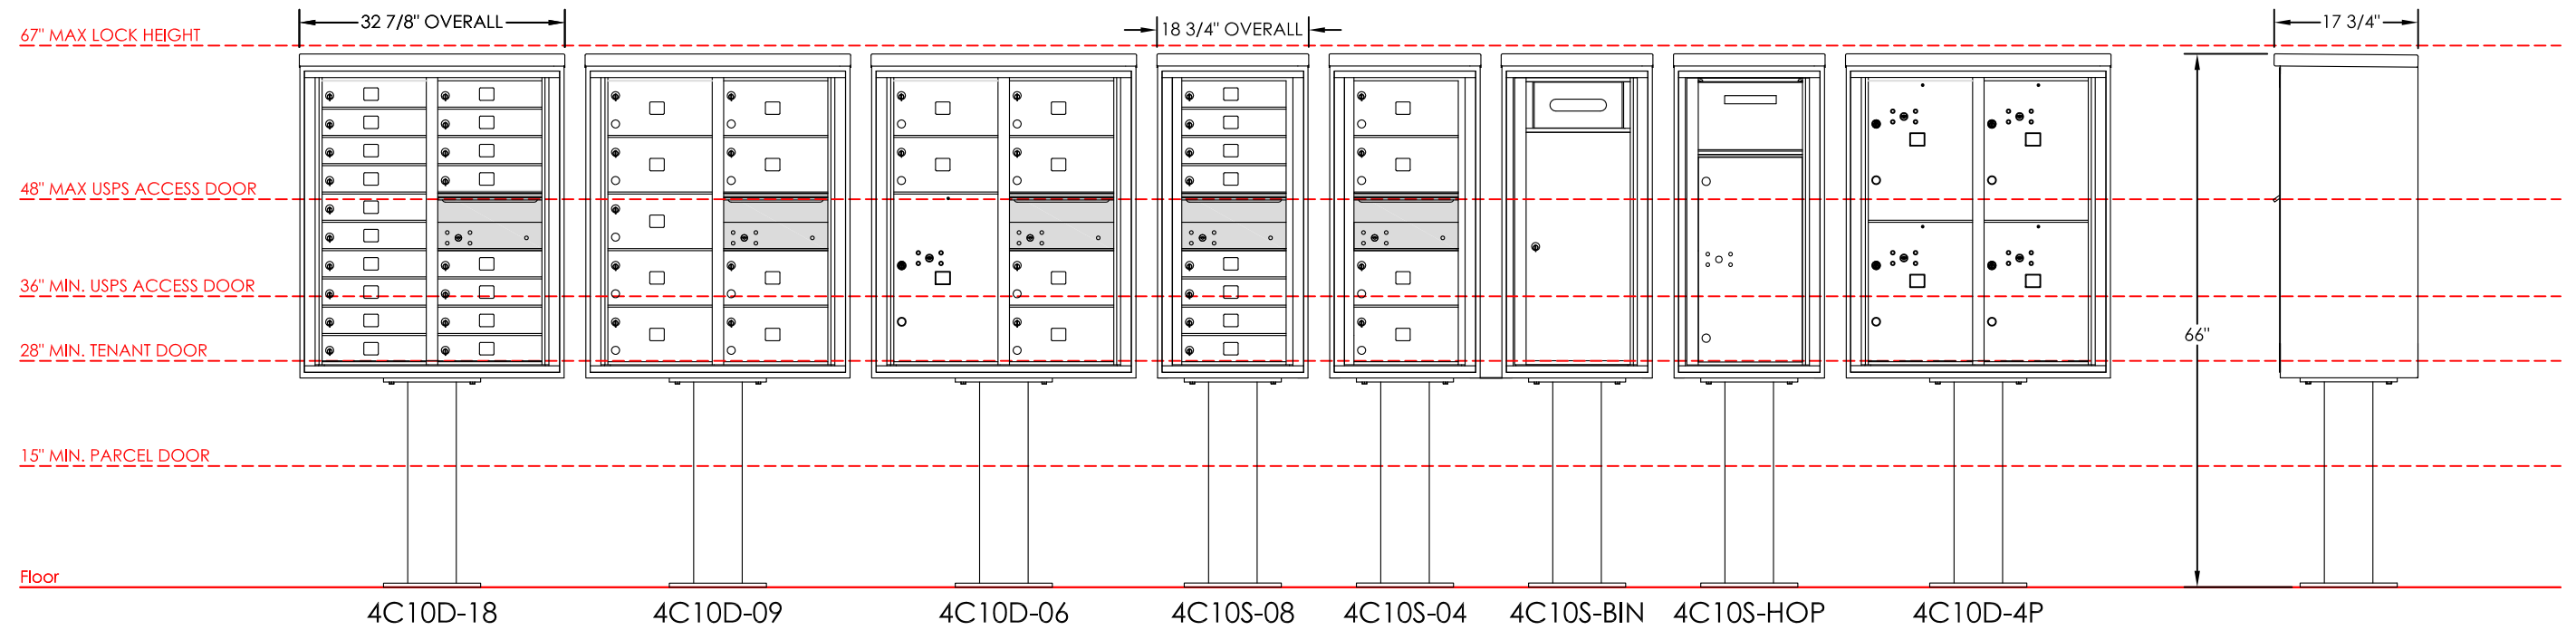

# versatile™ 4C Pedestal Mount Mailbox, 10 High Suite

**NOTES:**

1. 4C pedestal units are for private applications only / not USPS Approved.
2. May be installed outside or inside - see foundation specification details within the 4C Installation Manual.

MODEL	4C10H-P	REV	-
SCALE	NONE	LAST REV DATE	7/15/2014
DRAWING NUMBER	4C10H-PCS	DRAWN BY	AFD
		SHEET	1 OF 1