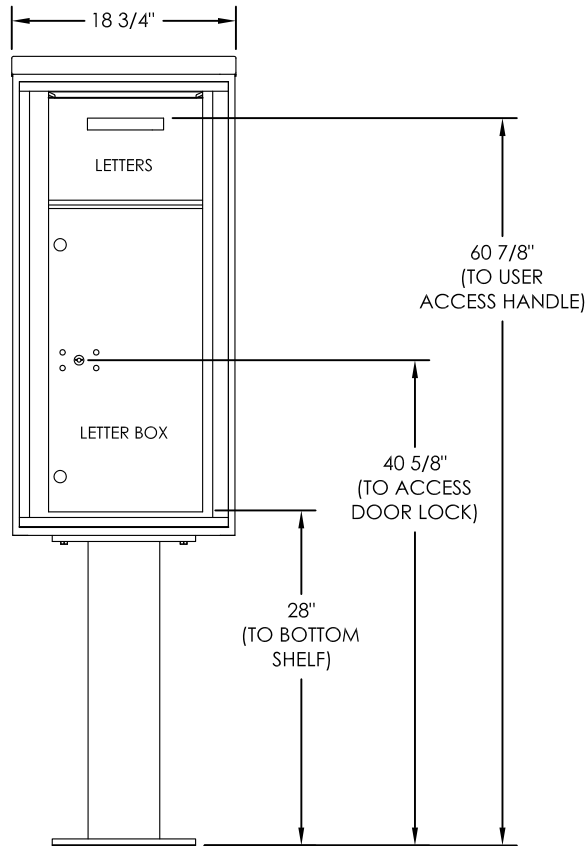

versatile™ 4C Pedestal Mount Collection Box, 4CADS-HOP-P

PEDESTAL DETAIL

MAX BUNDLE SIZE		
HEIGHT	WIDTH	LENGTH
4 1/4"	11 3/8"	6 1/4"
3 1/2"	11 3/8"	11 1/2"
3"	11 3/8"	14 3/4"
2 1/2"	11 3/8"	14 3/4"

NOTES:

1. 4C pedestal units are for private applications only / not USPS Approved.
2. May be installed outside or inside - see foundation specification details within the 4C Installation Manual.
3. Collection Box compartment size is 20 5/8" H x 12" W x 15"D.