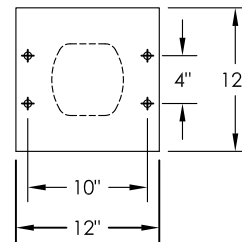

versatile™ 4C Pedestal Mount Collection Box, 4CADS-HOP-P

PEDESTAL DETAIL

MAX BUNDLE SIZE		
HEIGHT	WIDTH	LENGTH
4 1/4"	11 3/8"	6 1/4"
3 1/2"	11 3/8"	11 1/2"
3"	11 3/8"	14 3/4"
2 1/2"	11 3/8"	14 3/4"

NOTES:

1. 4C pedestal units are for private applications only / not USPS Approved.
2. May be installed outside or inside - see foundation specification details within the 4C Installation Manual.
3. Collection Box compartment size is 20 5/8" H x 12" W x 15"D.