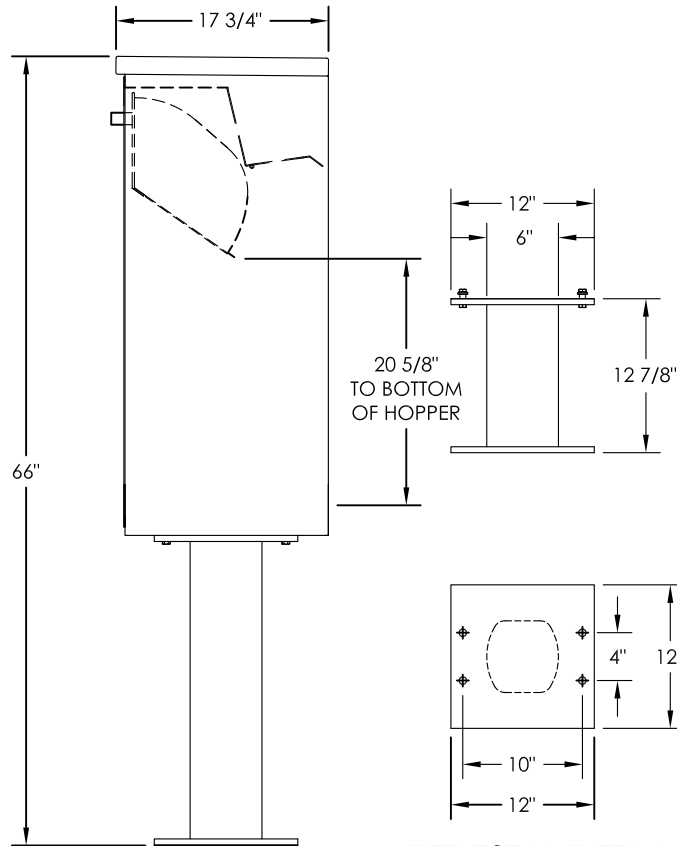

versatile™ 4C Pedestal Mount Collection Box, 4CADS-HOP-P

PEDESTAL DETAIL

MAX BUNDLE SIZE		
HEIGHT	WIDTH	LENGTH
4 1/4"	11 3/8"	6 1/4"
3 1/2"	11 3/8"	11 1/2"
3"	11 3/8"	14 3/4"
2 1/2"	11 3/8"	14 3/4"

NOTES:

1. 4C pedestal units are for private applications only / not USPS Approved.
2. May be installed outside or inside - see foundation specification details within the 4C Installation Manual.
3. Collection Box compartment size is 20 5/8" H x 12" W x 15"D.

MODEL	4CADS-HOP-P	REV	
SCALE	NONE	LAST REV DATE	01/23/17
DRAWING NUMBER	4CADS-HOP-PCS	DRAWN BY	NBC