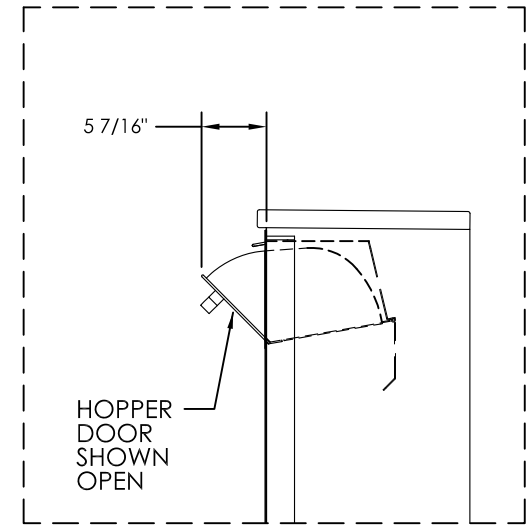

versatile™ 4C Pedestal Mount Collection Box, 4CADS-HOP-P

PEDESTAL DETAIL

MAX BUNDLE SIZE		
HEIGHT	WIDTH	LENGTH
4 1/4"	11 3/8"	6 1/4"
3 1/2"	11 3/8"	11 1/2"
3"	11 3/8"	14 3/4"
2 1/2"	11 3/8"	14 3/4"

NOTES:

1. 4C pedestal units are for private applications only / not USPS Approved.
2. May be installed outside or inside - see foundation specification details within the 4C Installation Manual.
3. Collection Box compartment size is 20 5/8" H x 12" W x 15"D.