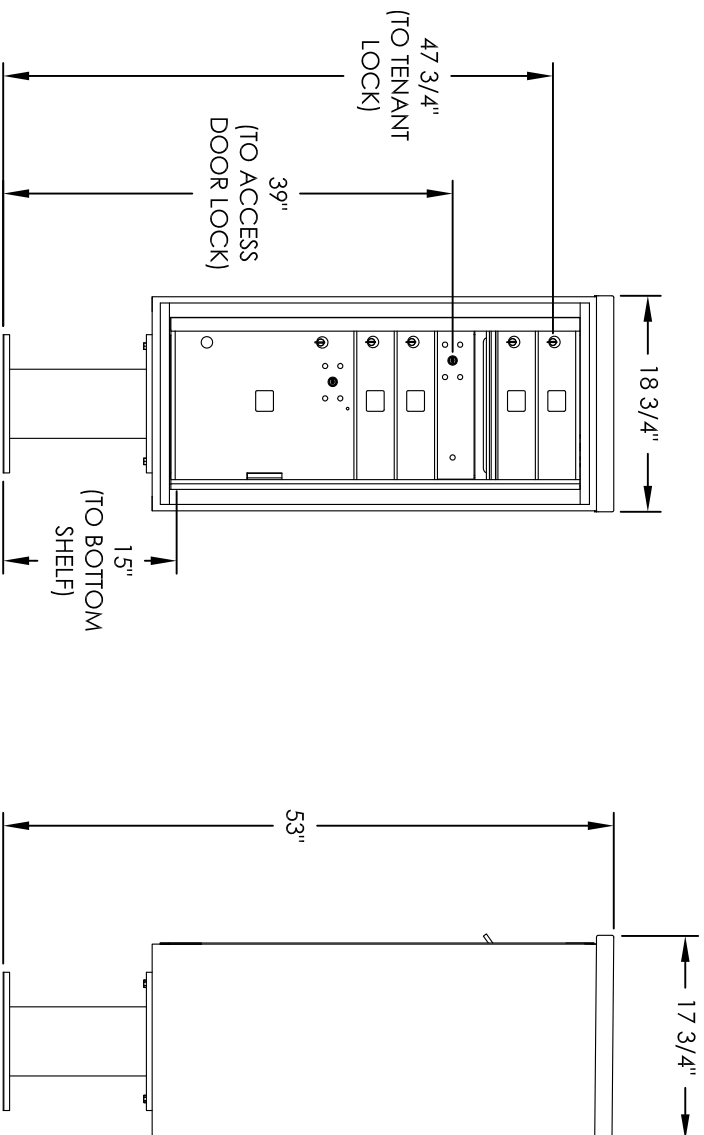

# Versatile™ 4C Pedestal Mount Mailbox, 4CADS-04-P

PEDESTAL DETAIL

## COMPARTMENT CHART

DOOR TYPE	PART NUMBER	Compartment Size	Number
MAILBOX	MB1	3" H x 12" W x 15" D	4
OUTGOING MAIL	OM1	3" H x 12" W x 15" D	1
PARCEL	PLUS	15" H x 12" W x 15" D	1

PRODUCT SERIES: VERSATILE™ 4C PEDESTAL MOUNT MAILBOX

MODEL	4CADS-04-P	REV	B
SCALE	NONE	LAST REV DATE	5/14/2014
DRAWING NUMBER	4CADS-04-P CS	DRAWN BY	SDH