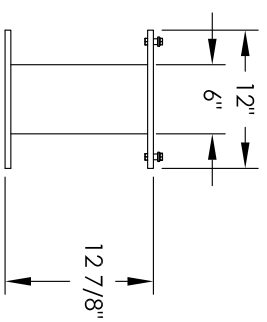

# Versatile™ 4C Pedestal Mount Mailbox, 4CADS-04-P

PEDESTAL DETAIL

## COMPARTMENT CHART

DOOR TYPE	PART NUMBER	Compartment Size	Number
MAILBOX	MB1	3" H x 12" W x 15" D	4
OUTGOING MAIL	OM1	3" H x 12" W x 15" D	1
PARCEL	PLUS	15" H x 12" W x 15" D	1

PRODUCT SERIES: VERSATILE™ 4C PEDESTAL MOUNT MAILBOX

MODEL	4CADS-04-P	REV	B
SCALE	NONE	LAST REV DATE	5/14/2014
DRAWING NUMBER	4CADS-04-P CS	DRAWN BY	SDH