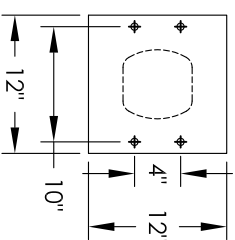

# Versatile™ 4C Pedestal Mount Mailbox, 4CADS-04-P

PEDESTAL DETAIL

## COMPARTMENT CHART

DOOR TYPE	PART NUMBER	Compartment Size	Number
MAILBOX	MB1	3" H x 12" W x 15" D	4
OUTGOING MAIL	OM1	3" H x 12" W x 15" D	1
PARCEL	PLUS	15" H x 12" W x 15" D	1

PRODUCT SERIES: VERSATILE™ 4C PEDESTAL MOUNT MAILBOX