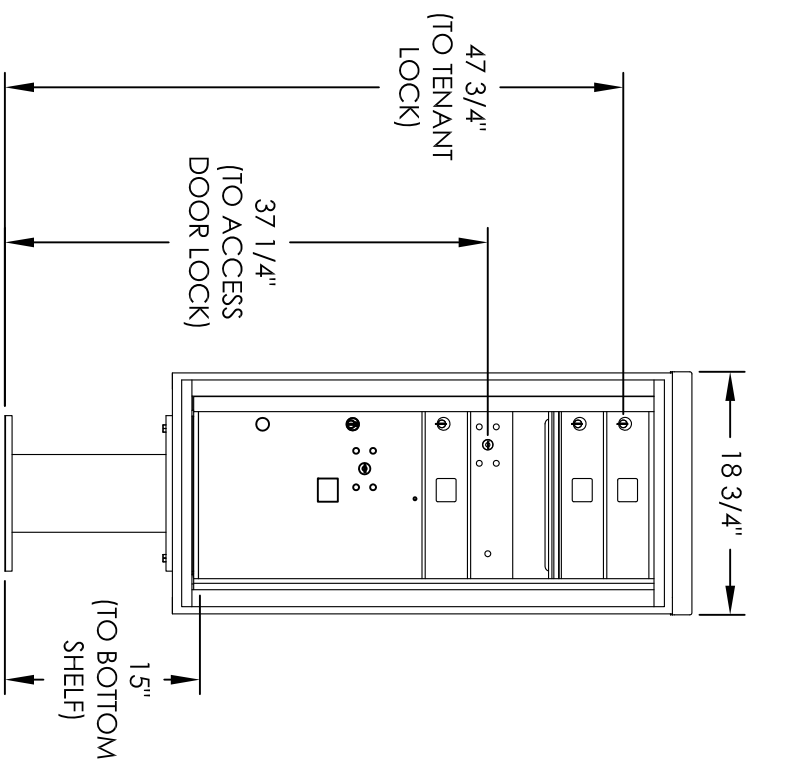

Versatile™ 4C Pedestal Mount Mailbox, 4CADS-03-P

PEDESTAL DETAIL

COMPARTMENT CHART

DOOR TYPE	PART NUMBER	Compartment Size	Number
MAILBOX	MB1	3" H x 12" W x 15" D	3
OUTGOING MAIL	OM2	6-1/2" H x 12" W x 15" D	1
PARCEL	PL5	17" H x 12" W x 15" D	1

PRODUCT SERIES: VERSATILE™ 4C PEDESTAL MOUNT MAILBOX

- NOTES:
1. 4C pedestal units are for private applications only / not USPS Approved.
 2. May be installed outside or inside - see foundation specification details within the 4C Installation Manual.