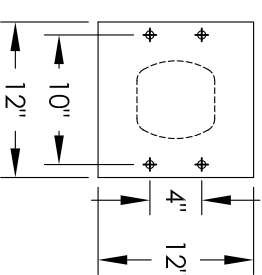

Versatile™ 4C Pedestal Mount Mailbox, 4CADS-03-P

PEDESTAL DETAIL

COMPARTMENT CHART

DOOR TYPE	PART NUMBER	Compartment Size	Number
MAILBOX	MB1	3" H x 12" W x 15" D	3
OUTGOING MAIL	OM2	6-1/2" H x 12" W x 15" D	1
PARCEL	PL5	17" H x 12" W x 15" D	1