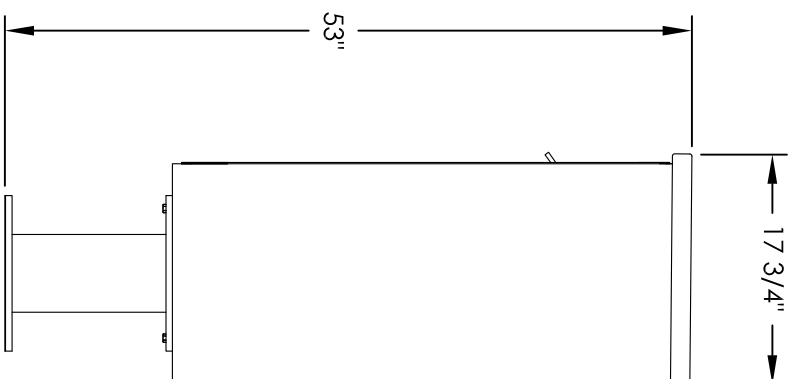

Versatile™ 4C Pedestal Mount Mailbox, 4CADS-03-P

PEDESTAL DETAIL

COMPARTMENT CHART

DOOR TYPE	PART NUMBER	Compartment Size	Number
MAILBOX	MB1	3" H x 12" W x 15" D	3
OUTGOING MAIL	OM2	6-1/2" H x 12" W x 15" D	1
PARCEL	PL5	17" H x 12" W x 15" D	1

PRODUCT SERIES: VERSATILE™ 4C PEDESTAL MOUNT MAILBOX

- NOTES:
1. 4C pedestal units are for private applications only / not USPS Approved.
 2. May be installed outside or inside - see foundation specification details within the 4C Installation Manual.