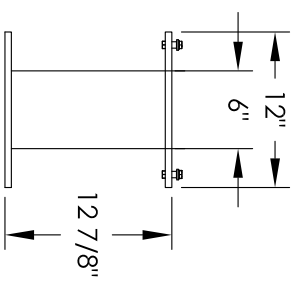

Versatile™ 4C Pedestal Mount Mailbox, 4CADS-03-P

PEDESTAL DETAIL

COMPARTMENT CHART

DOOR TYPE	PART NUMBER	Compartment Size	Number
MAILBOX	MB1	3" H x 12" W x 15" D	3
OUTGOING MAIL	OM2	6-1/2" H x 12" W x 15" D	1
PARCEL	PL5	17" H x 12" W x 15" D	1