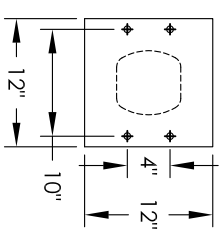

Versatile™ 4C Pedestal Mount Mailbox, 4C15D-17-P

PEDESTAL DETAIL

COMPARTMENT CHART

DESCRIPTION	COMPARTMENT	COMPARTMENT SIZE	QTY.
MAILBOX	MB1	3" H x 12" W x 15" D	17
OUTGOING MAIL	OM2	6-1/2" H x 12" W x 15" D	1
PARCEL	PL5	17" H x 12" W x 15" D	1
PARCEL	PL6	20-1/2" H x 12" W x 15" D	1