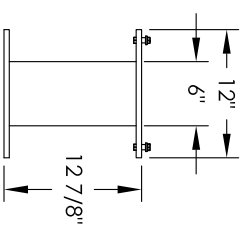

Versatile™ 4C Pedestal Mount Mailbox, 4C15D-17-P

PEDESTAL DETAIL

COMPARTMENT CHART

DESCRIPTION	COMPARTMENT	COMPARTMENT SIZE	QTY.
MAILBOX	MB1	3" H x 12" W x 15" D	17
OUTGOING MAIL	OM2	6-1/2" H x 12" W x 15" D	1
PARCEL	PL5	17" H x 12" W x 15" D	1
PARCEL	PL6	20-1/2" H x 12" W x 15" D	1