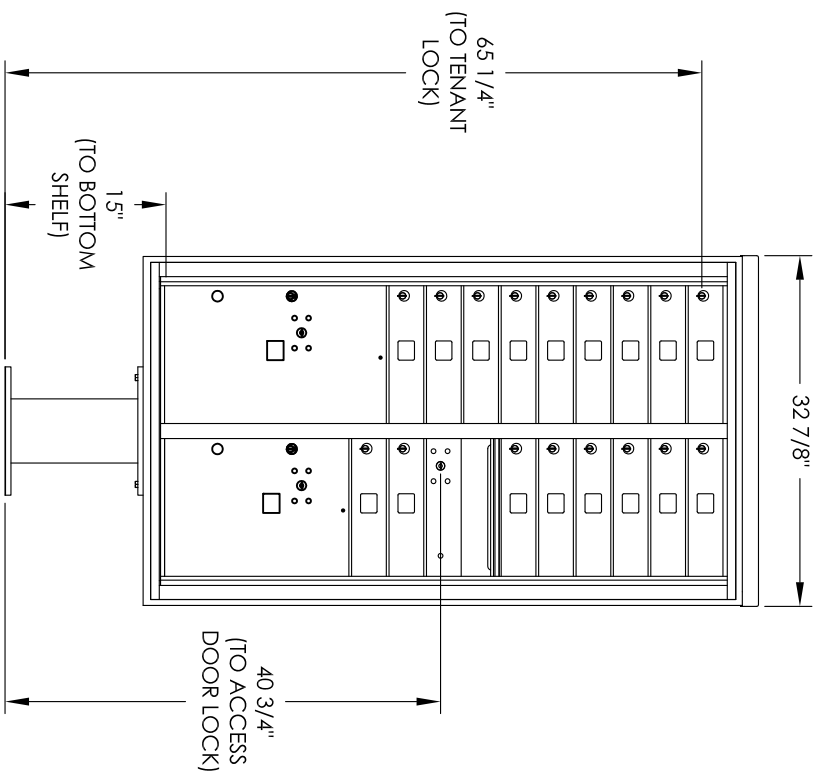

Versatile™ 4C Pedestal Mount Mailbox, 4C15D-17-P

PEDESTAL DETAIL

COMPARTMENT CHART

DESCRIPTION	COMPARTMENT	COMPARTMENT SIZE	QTY.
MAILBOX	MB1	3" H x 12" W x 15" D	17
OUTGOING MAIL	OM2	6-1/2" H x 12" W x 15" D	1
PARCEL	PL5	17" H x 12" W x 15" D	1
PARCEL	PL6	20-1/2" H x 12" W x 15" D	1

PRODUCT SERIES: VERSATILE™ 4C PEDESTAL MOUNT MAILBOX

- NOTES:
1. 4C pedestal units are for private applications only / not USPS Approved.
 2. May be installed outside or inside - see foundation specification details within the 4C Installation Manual.