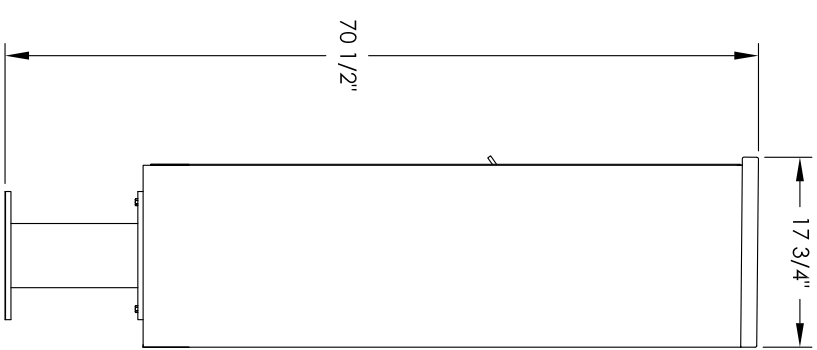

Versatile™ 4C Pedestal Mount Mailbox, 4C15D-17-P

PEDESTAL DETAIL

COMPARTMENT CHART

DESCRIPTION	COMPARTMENT	COMPARTMENT SIZE	QTY.
MAILBOX	MB1	3" H x 12" W x 15" D	17
OUTGOING MAIL	OM2	6-1/2" H x 12" W x 15" D	1
PARCEL	PL5	17" H x 12" W x 15" D	1
PARCEL	PL6	20-1/2" H x 12" W x 15" D	1

PRODUCT SERIES: VERSATILE™ 4C PEDESTAL MOUNT MAILBOX

- NOTES:
1. 4C pedestal units are for private applications only / not USPS Approved.
 2. May be installed outside or inside - see foundation specification details within the 4C Installation Manual.