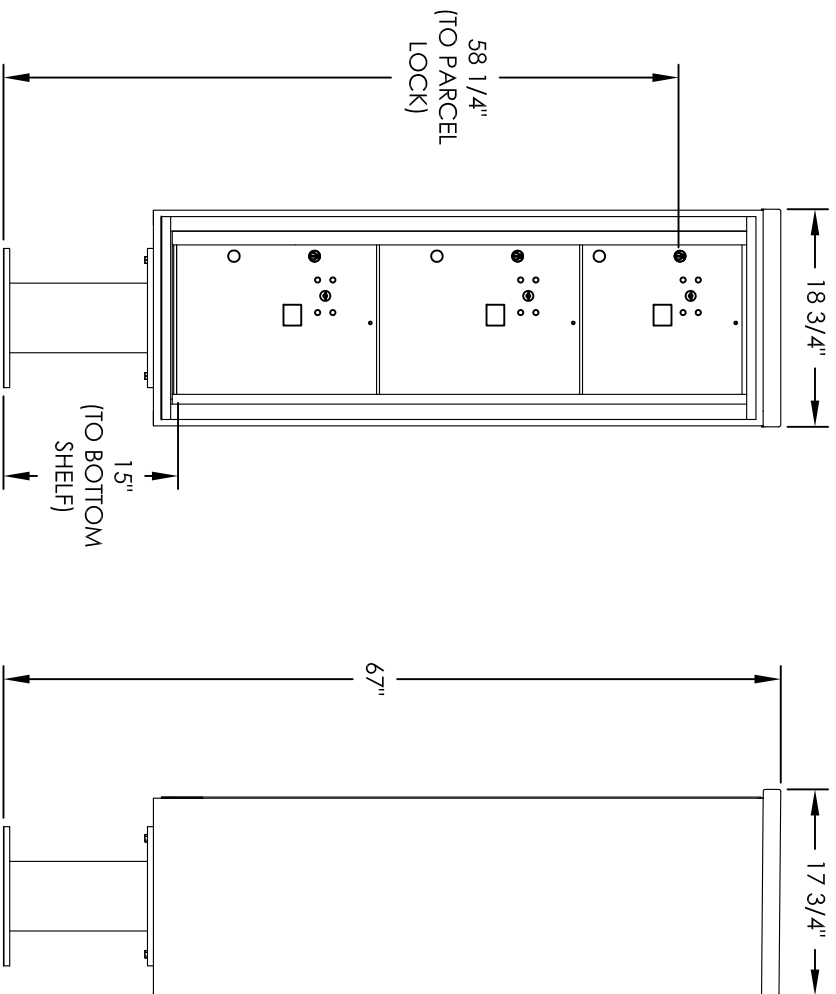

# Versatile™ 4C Pedestal Mount Mailbox, 4C14S-3P-P

PEDESTAL DETAIL

## COMPARTMENT CHART

DESCRIPTION	COMPARTMENT	COMPARTMENT SIZE	QTY.
PARCEL	PL4	13-1/2" H x 12" W x 15" D	1
PARCEL	PL5	17" H x 12" W x 15" D	2

PRODUCT SERIES: VERSATILE™ 4C PEDESTAL MOUNT MAILBOX

- NOTES:
1. 4C pedestal units are for private applications only / not USPS Approved.
  2. May be installed outside or inside - see foundation specification details within the 4C Installation Manual.