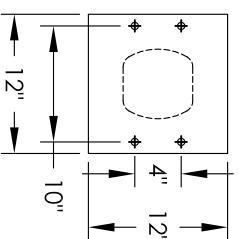

# Versatile™ 4C Pedestal Mount Mailbox, 4C14S-3P-P

PEDESTAL DETAIL

## COMPARTMENT CHART

DESCRIPTION	COMPARTMENT	COMPARTMENT SIZE	QTY.
PARCEL	PL4	13-1/2" H x 12" W x 15" D	1
PARCEL	PL5	17" H x 12" W x 15" D	2

PRODUCT SERIES: VERSATILE™ 4C PEDESTAL MOUNT MAILBOX

- NOTES:
1. 4C pedestal units are for private applications only / not USPS Approved.
  2. May be installed outside or inside - see foundation specification details within the 4C Installation Manual.