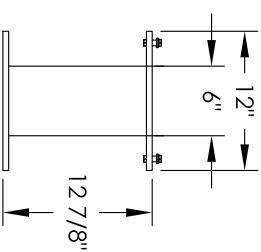

# Versatile™ 4C Pedestal Mount Mailbox, 4C14S-3P-P

PEDESTAL DETAIL

## COMPARTMENT CHART

DESCRIPTION	COMPARTMENT	COMPARTMENT SIZE	QTY.
PARCEL	PL4	13-1/2" H x 12" W x 15" D	1
PARCEL	PL5	17" H x 12" W x 15" D	2

PRODUCT SERIES: VERSATILE™ 4C PEDESTAL MOUNT MAILBOX

- NOTES:
1. 4C pedestal units are for private applications only / not USPS Approved.
  2. May be installed outside or inside - see foundation specification details within the 4C Installation Manual.