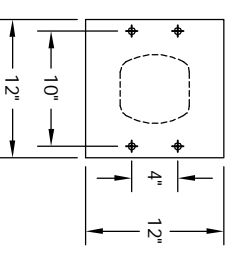

Versatile™ 4C Pedestal Mount Collection Box, 4C13S-HOP-P

PEDESTAL DETAIL

MAX BUNDLE SIZE			
HEIGHT	WIDTH	LENGTH	
4 1/4"	11 3/8"	6 1/4"	
3 1/2"	11 3/8"	11 1/2"	
3"	11 3/8"	14 3/4"	
2 1/2"	11 3/8"	14 3/4"	

- NOTES:
1. 4C pedestal units are for private applications only / not USPS Approved.
 2. May be installed outside or inside - see foundation specification details within the 4C Installation Manual.
 3. Collection Box compartment size is 20 5/8" H x 12" W x 15"D.
 4. Fixed top panel is for security purposes and is not usable.