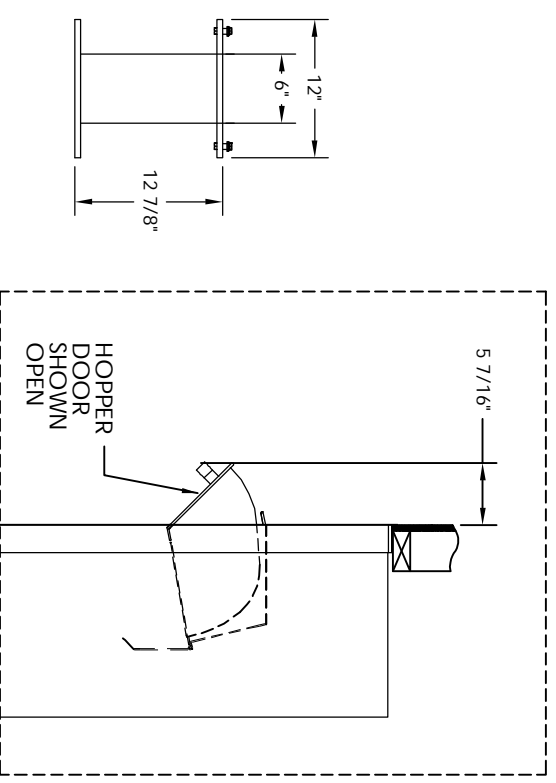

Versatile™ 4C Pedestal Mount Collection Box, 4C13S-HOP-P

PEDESTAL DETAIL

MAX BUNDLE SIZE			
HEIGHT	WIDTH	LENGTH	
4 1/4"	11 3/8"	6 1/4"	
3 1/2"	11 3/8"	11 1/2"	
3"	11 3/8"	14 3/4"	
2 1/2"	11 3/8"	14 3/4"	

- NOTES:
1. 4C pedestal units are for private applications only / not USPS Approved.
 2. May be installed outside or inside - see foundation specification details within the 4C Installation Manual.
 3. Collection Box compartment size is 20 5/8" H x 12" W x 15"D.
 4. Fixed top panel is for security purposes and is not usable.

MODEL	4C13S-HOP-P	REV	D
SCALE	NONE	LAST REV DATE	7/02/14
DRAWING NUMBER	4C13S-HOP-PCS	DRAWN BY	TNS