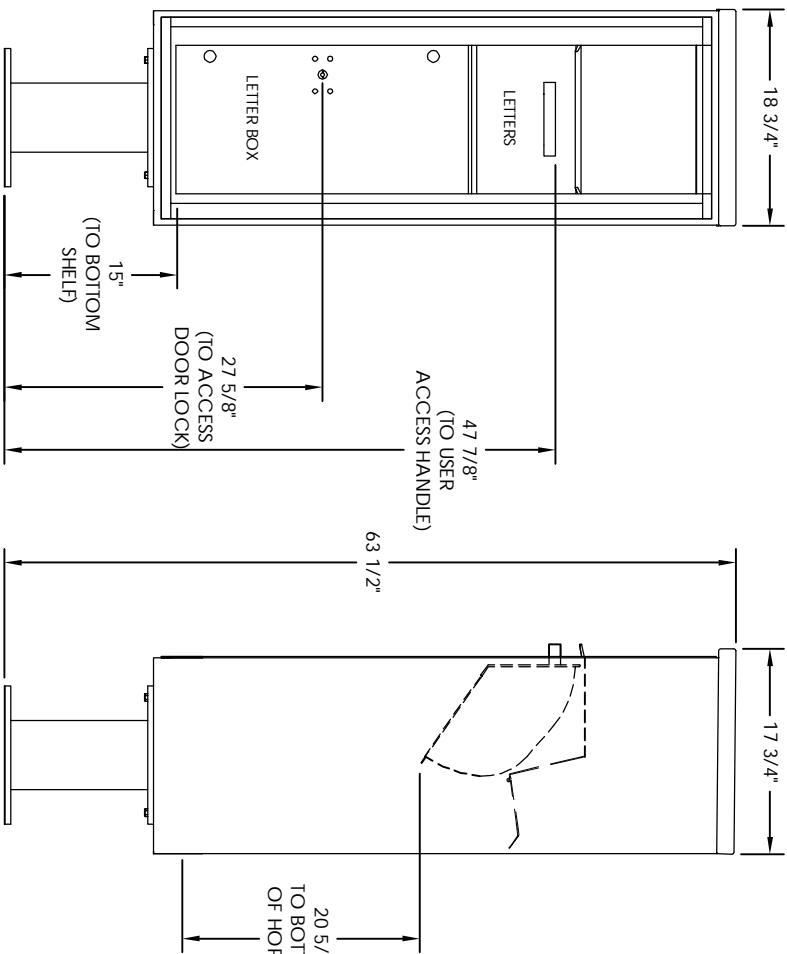

Versatile™ 4C Pedestal Mount Collection Box, 4C13S-HOP-P

PEDESTAL DETAIL

MAX BUNDLE SIZE			
HEIGHT	WIDTH	LENGTH	
4 1/4"	11 3/8"	6 1/4"	
3 1/2"	11 3/8"	11 1/2"	
3"	11 3/8"	14 3/4"	
2 1/2"	11 3/8"	14 3/4"	

- NOTES:
1. 4C pedestal units are for private applications only / not USPS Approved.
 2. May be installed outside or inside - see foundation specification details within the 4C Installation Manual.
 3. Collection Box compartment size is 20 5/8" H x 12" W x 15"D.
 4. Fixed top panel is for security purposes and is not usable.

MODEL	4C13S-HOP-P	REV	D
SCALE	NONE	LAST REV DATE	7/02/14
DRAWING NUMBER	4C13S-HOP-PCS	DRAWN BY	TNS