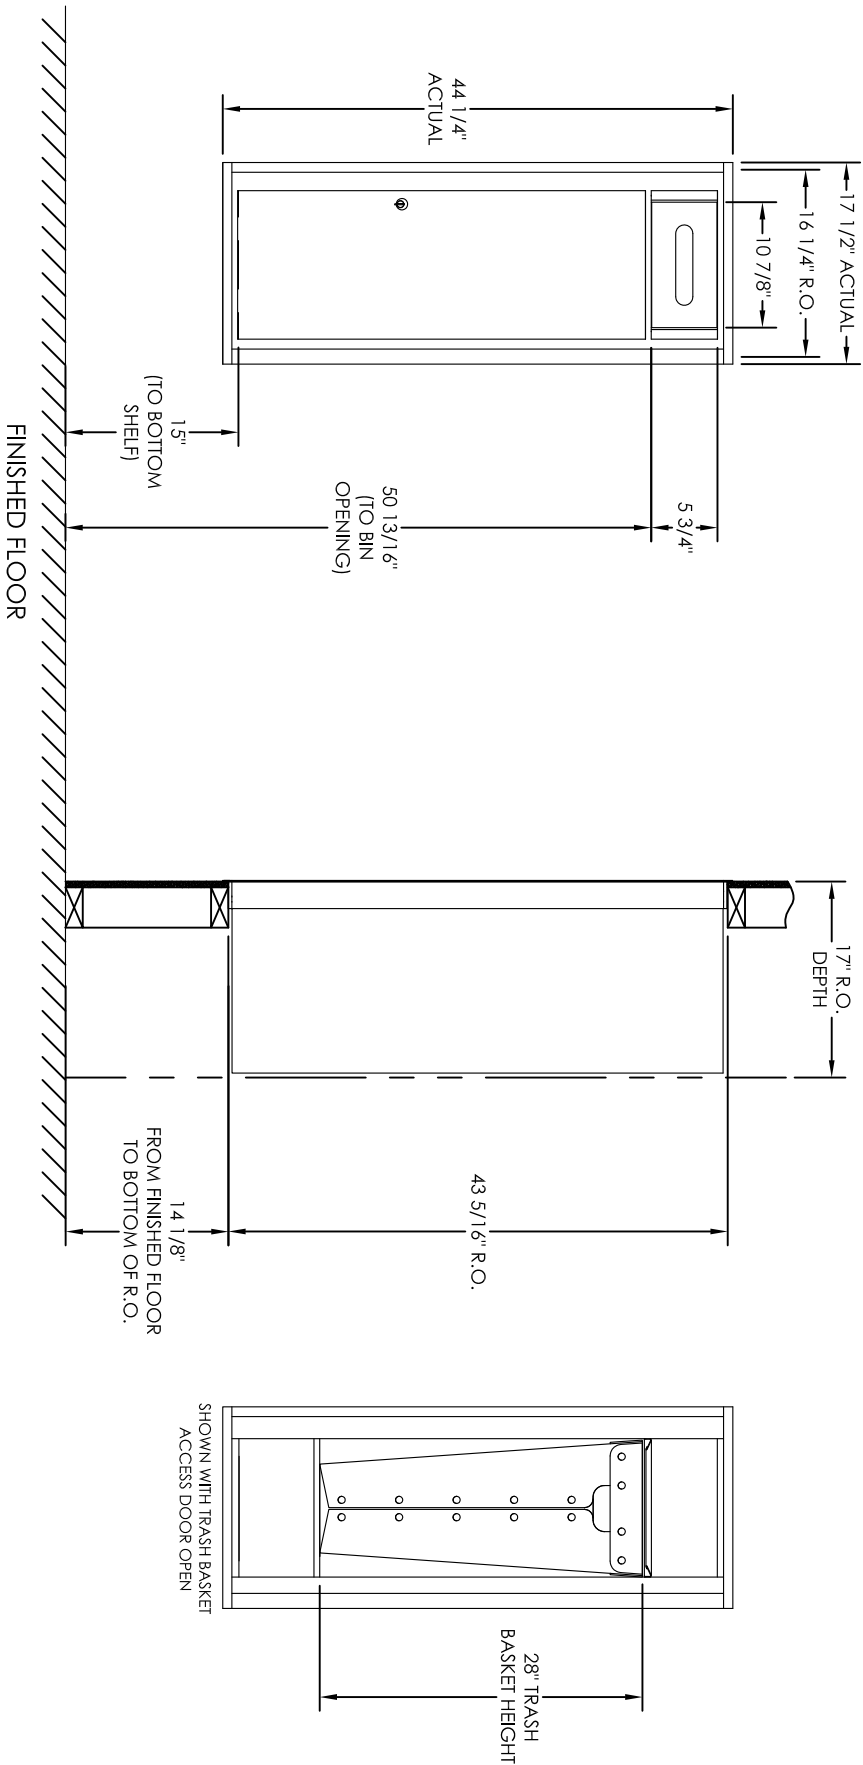

versatile™ 4C Trash/Recycling Bin, 4C12S-BIN

- Notes:
1. 4C Trash/Recycling Bins are for private application only / not USPS Approved.
 2. Module may be recessed, surface, or pedestal mounted and coordinates with Florence 4C mailbox modules, see installation manual for details.
 3. Includes (1) trash/recycling compartment, (1) 15-gallon trash basket made of recycled plastic and customized to compartment (Note: trash bag furnished by others).

PRODUCT SERIES: VERSATILE™ 4C TRASH/RECYCLING BIN

AF FLORENCE
manufacturing company
 5935 Corporate Drive • Manhattan, KS 66503
 www.florencemailboxes.com • (800) 275-1747
 A GIBRALTAR INDUSTRIES COMPANY

MODEL	REV	SCALE	LAST REV DATE
4C12S-BIN	A	NONE	6/17/14
DRAWING NUMBER	DRAWN BY		
4C12S-BINCS	AFD		