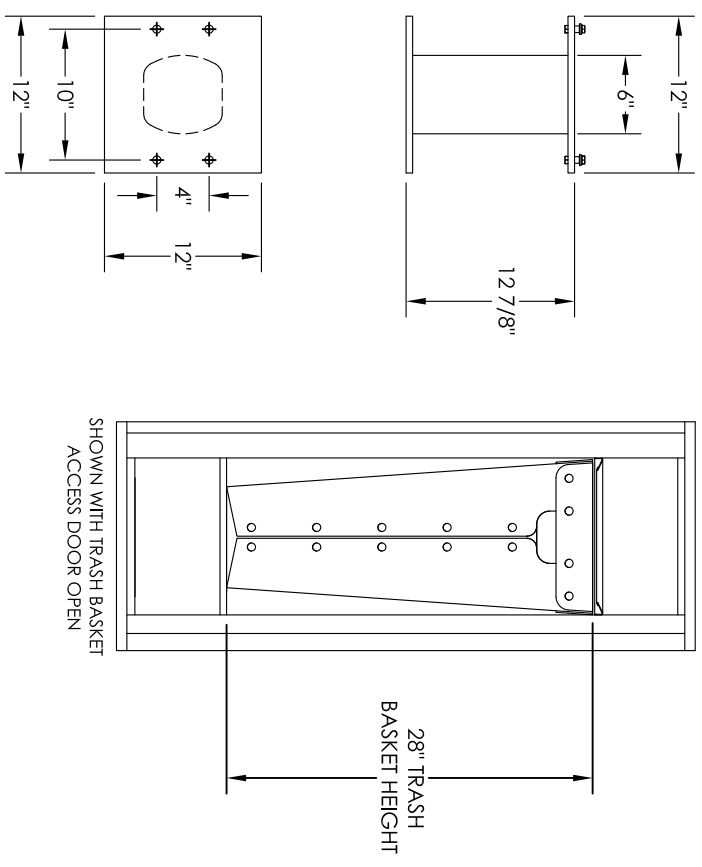

Versatile™ 4C Pedestal Mount Trash/ Recycling Bin , 4C12S-BIN-P

PEDESTAL DETAIL

- Notes:
1. 4C Trash / Recycling Bins are for private application only / not USPS Approved.
 2. May be installed outside or inside - see foundation specification details within the 4C Installation Manual.
 3. Includes (1) trash/recycling compartment, (1) 15-gallon trash basket made of recycled plastic and customized to compartment (Note: trash bag furnished by others).

PRODUCT SERIES: VERSATILE™ 4C PEDESTAL MOUNT TRASH/RECYCLING BIN

		MODEL	4C12S-BIN-P	REV	B
		SCALE	NONE	LAST REV DATE	6/17/14
5935 Corporate Drive • Manhattan, KS 66503 www.florencemailboxes.com • (800) 275-1747 A GIBRALTAR INDUSTRIES COMPANY		DRAWING NUMBER	4C12S-BIN-PCS	DRAWN BY	AFD