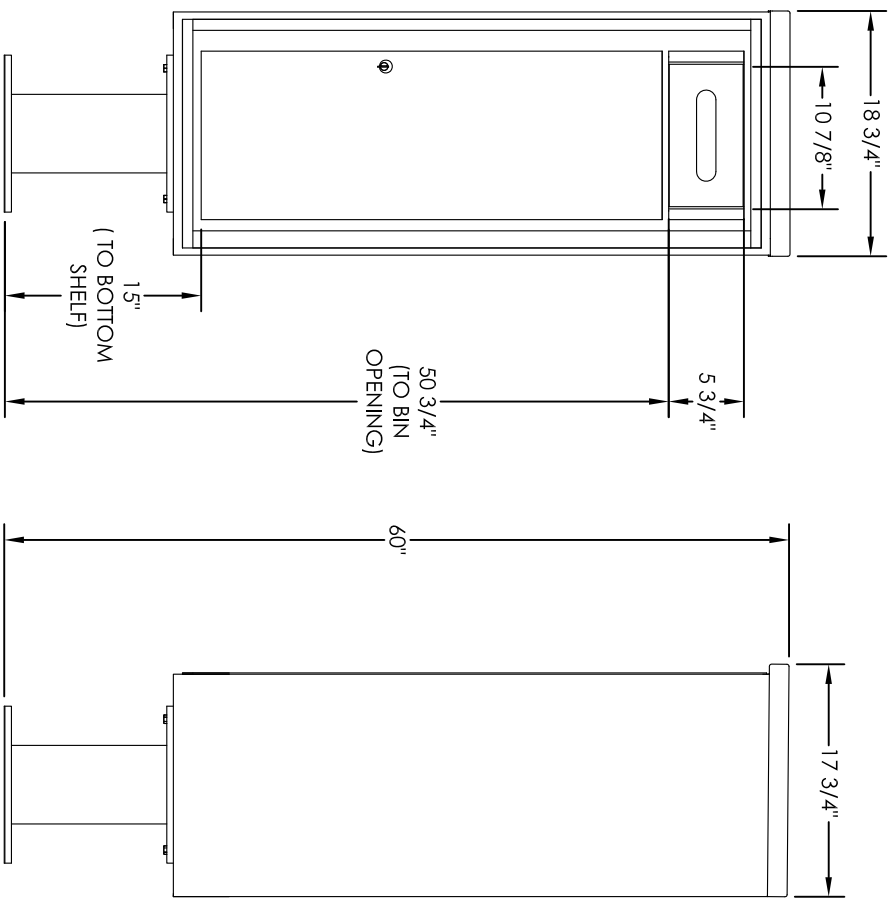

Versatile™ 4C Pedestal Mount Trash/ Recycling Bin , 4C12S-BIN-P

PEDESTAL DETAIL

- Notes:
1. 4C Trash / Recycling Bins are for private application only / not USPS Approved.
 2. May be installed outside or inside - see foundation specification details within the 4C Installation Manual.
 3. Includes (1) trash/recycling compartment, (1) 15-gallon trash basket made of recycled plastic and customized to compartment (Note: trash bag furnished by others).

PRODUCT SERIES: VERSATILE™ 4C PEDESTAL MOUNT TRASH/RECYCLING BIN

		MODEL	4C12S-BIN-P	REV	B
		SCALE	NONE	LAST REV DATE	6/17/14
5935 Corporate Drive • Manhattan, KS 66503 www.florencemailboxes.com • (800) 275-1747 A GIBRALTAR INDUSTRIES COMPANY		DRAWING NUMBER	4C12S-BIN-PCS	DRAWN BY	AFD