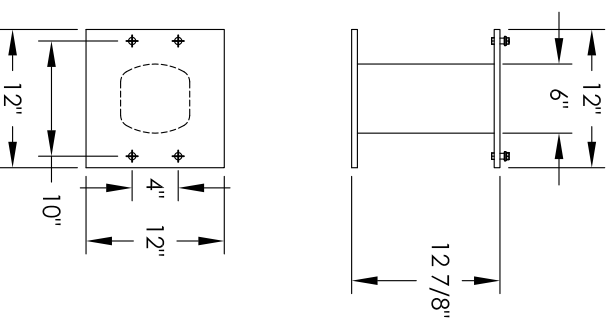

Versatile™ 4C Pedestal Mount Mailbox, 4C12S-10-P

PEDESTAL DETAIL

COMPARTMENT CHART

DESCRIPTION	COMPARTMENT	COMPARTMENT SIZE	QTY.
MAILBOX	MB1	3" H x 12" W x 15" D	10
OUTGOING MAIL	OM2	6-1/2" H x 12" W x 15" D	1

PRODUCT SERIES: VERSATILE™ 4C PEDESTAL MOUNT MAILBOX

- NOTES:
1. 4C pedestal units are for private applications only / not USPS Approved.
 2. May be installed outside or inside - see foundation specification details within the 4C Installation Manual.