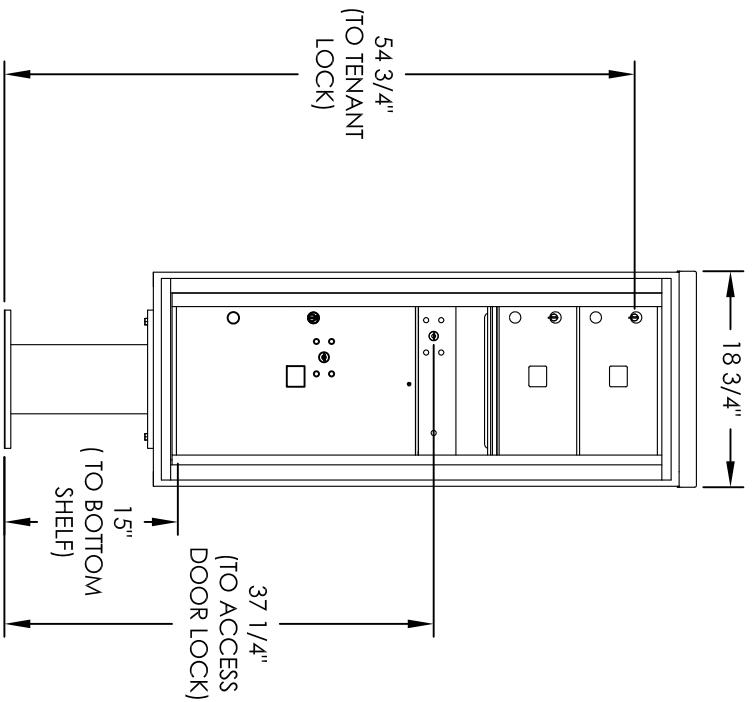

Versatile™ 4C Pedestal Mount Mailbox, 4C12S-02-P

PEDESTAL DETAIL

COMPARTMENT CHART

DESCRIPTION	COMPARTMENT	COMPARTMENT SIZE	QTY.
MAILBOX	MB2	6-1/2" H x 12" W x 15" D	2
OUTGOING MAIL	OM2	6-1/2" H x 12" W x 15" D	1
PARCEL	PL6	20-1/2" H x 12" W x 15" D	1

PRODUCT SERIES: VERSATILE™ 4C PEDESTAL MOUNT MAILBOX

- NOTES:
1. 4C pedestal units are for private applications only / not USPS Approved.
 2. May be installed outside or inside - see foundation specification details within the 4C Installation Manual.