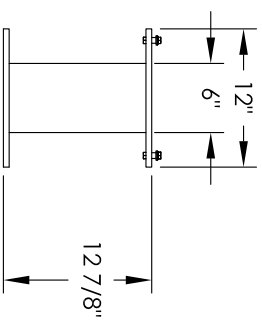

Versatile™ 4C Pedestal Mount Mailbox, 4C12S-02-P

PEDESTAL DETAIL

COMPARTMENT CHART

DESCRIPTION	COMPARTMENT	COMPARTMENT SIZE	QTY.
MAILBOX	MB2	6-1/2" H x 12" W x 15" D	2
OUTGOING MAIL	OM2	6-1/2" H x 12" W x 15" D	1
PARCEL	PL6	20-1/2" H x 12" W x 15" D	1