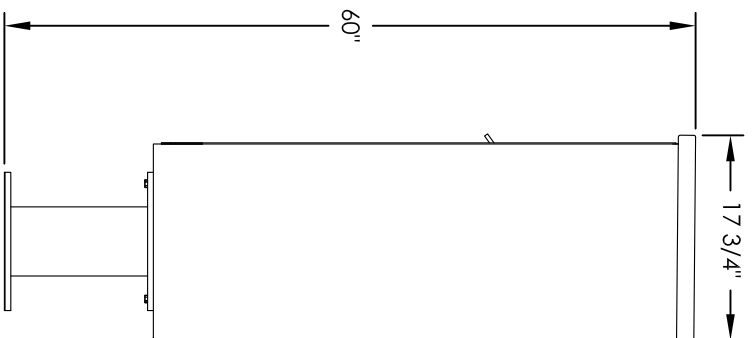

Versatile™ 4C Pedestal Mount Mailbox, 4C12S-02-P

PEDESTAL DETAIL

COMPARTMENT CHART

DESCRIPTION	COMPARTMENT	COMPARTMENT SIZE	QTY.
MAILBOX	MB2	6-1/2" H x 12" W x 15" D	2
OUTGOING MAIL	OM2	6-1/2" H x 12" W x 15" D	1
PARCEL	PL6	20-1/2" H x 12" W x 15" D	1

PRODUCT SERIES: VERSATILE™ 4C PEDESTAL MOUNT MAILBOX

- NOTES:
1. 4C pedestal units are for private applications only / not USPS Approved.
 2. May be installed outside or inside - see foundation specification details within the 4C Installation Manual.