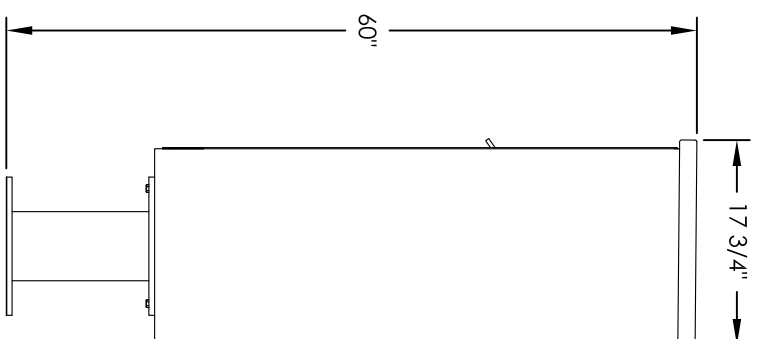

# Versatile™ 4C Pedestal Mount Mailbox, 4C12D-22-P

PEDESTAL DETAIL

## COMPARTMENT CHART

DESCRIPTION	COMPARTMENT	COMPARTMENT SIZE	QTY.
MAILBOX	MB1	3" H X 12" W X 15" D	22
OUTGOING MAIL	OM2	6-1/2" H X 12" W X 15" D	1

PRODUCT SERIES: VERSATILE™ 4C PEDESTAL MOUNT MAILBOX

- NOTES:
- 4C pedestal units are for private applications only / not USPS Approved.
  - May be installed outside or inside - see foundation specification details within the 4C Installation Manual.