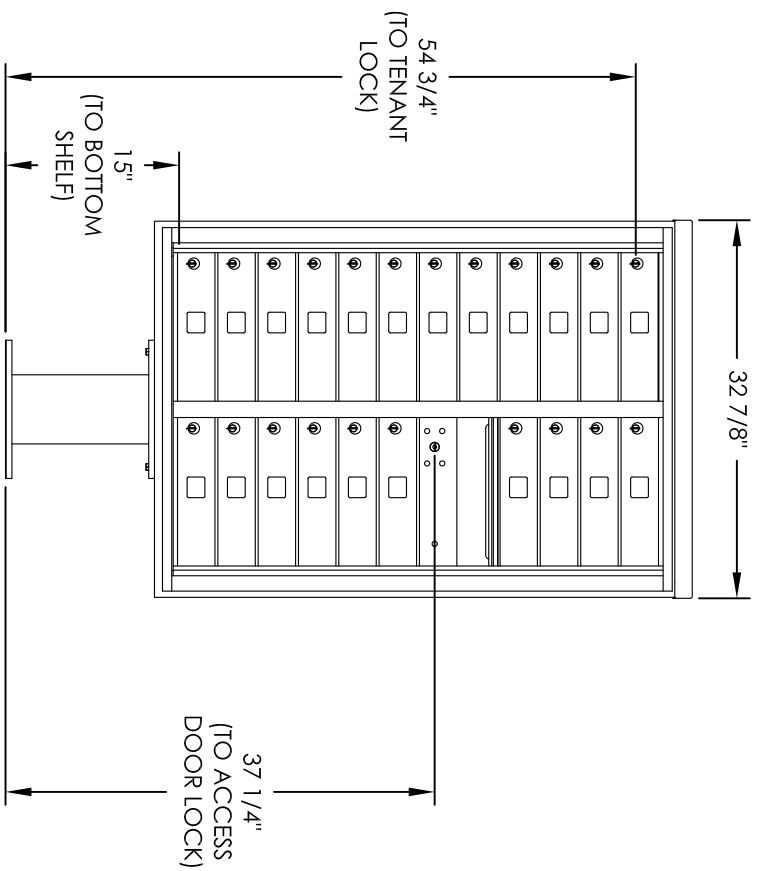

# Versatile™ 4C Pedestal Mount Mailbox, 4C12D-22-P

PEDESTAL DETAIL

## COMPARTMENT CHART

DESCRIPTION	COMPARTMENT	COMPARTMENT SIZE	QTY.
MAILBOX	MB1	3" H X 12" W X 15" D	22
OUTGOING MAIL	OM2	6-1/2" H X 12" W X 15" D	1

PRODUCT SERIES: VERSATILE™ 4C PEDESTAL MOUNT MAILBOX

- NOTES:
- 4C pedestal units are for private applications only / not USPS Approved.
  - May be installed outside or inside - see foundation specification details within the 4C Installation Manual.