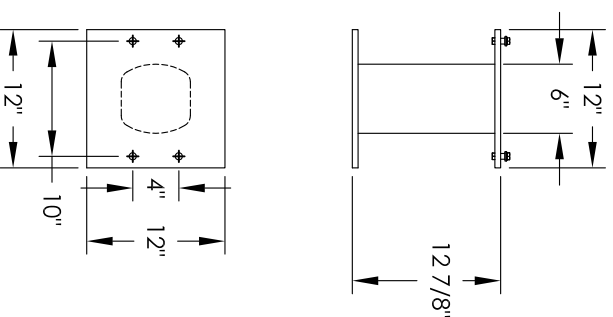

# Versatile™ 4C Pedestal Mount Mailbox, 4C12D-22-P

PEDESTAL DETAIL

## COMPARTMENT CHART

DESCRIPTION	COMPARTMENT	COMPARTMENT SIZE	QTY.
MAILBOX	MB1	3" H X 12" W X 15" D	22
OUTGOING MAIL	OM2	6-1/2" H X 12" W X 15" D	1

PRODUCT SERIES: VERSATILE™ 4C PEDESTAL MOUNT MAILBOX

- NOTES:
- 4C pedestal units are for private applications only / not USPS Approved.
  - May be installed outside or inside - see foundation specification details within the 4C Installation Manual.