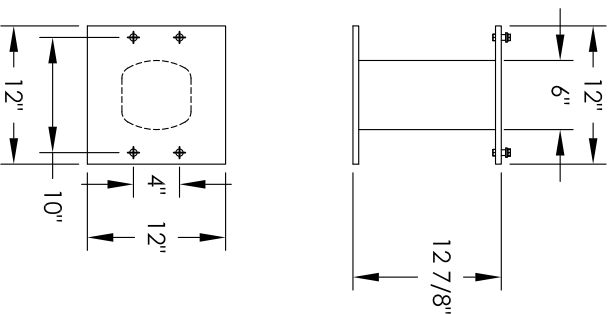

Versatile™ 4C Pedestal Mount Mailbox, 4C12D-12-P

PEDESTAL DETAIL

COMPARTMENT CHART

DESCRIPTION	COMPARTMENT	COMPARTMENT SIZE	QTY.
MAILBOX	MB1	3" H x 12" W x 15" D	12
OUTGOING MAIL	OM2	6-1/2" H x 12" W x 15" D	1
PARCEL	PL5	17" H x 12" W x 15" D	2

PRODUCT SERIES: VERSATILE™ 4C PEDESTAL MOUNT MAILBOX

- NOTES:
1. 4C pedestal units are for private applications only / not USPS Approved.
 2. May be installed outside or inside - see foundation specification details within the 4C Installation Manual.