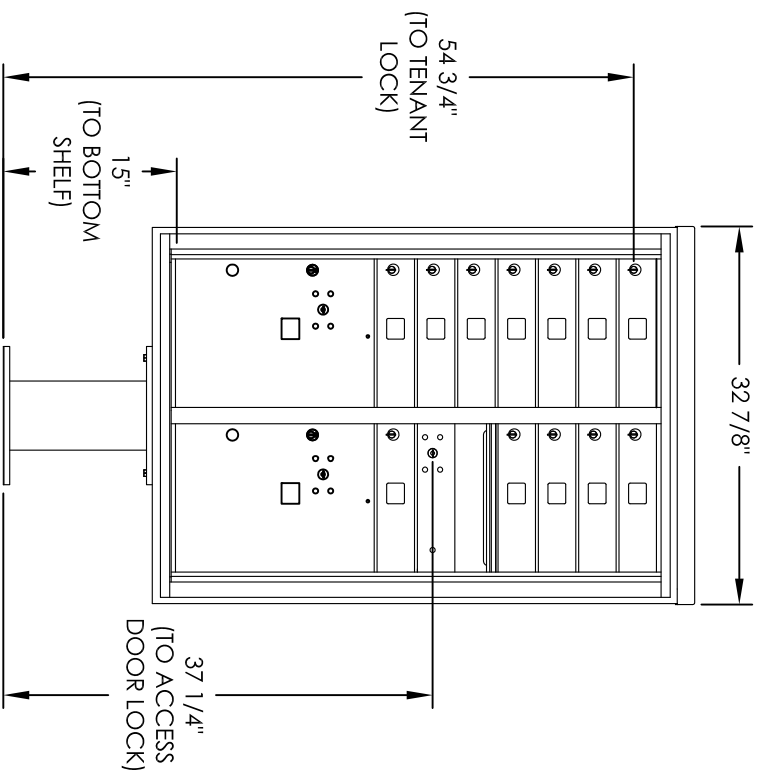

Versatile™ 4C Pedestal Mount Mailbox, 4C12D-12-P

PEDESTAL DETAIL

COMPARTMENT CHART

DESCRIPTION	COMPARTMENT	COMPARTMENT SIZE	QTY.
MAILBOX	MB1	3" H x 12" W x 15" D	12
OUTGOING MAIL	OM2	6-1/2" H x 12" W x 15" D	1
PARCEL	PL5	17" H x 12" W x 15" D	2

PRODUCT SERIES: VERSATILE™ 4C PEDESTAL MOUNT MAILBOX

- NOTES:
1. 4C pedestal units are for private applications only / not USPS Approved.
 2. May be installed outside or inside - see foundation specification details within the 4C Installation Manual.