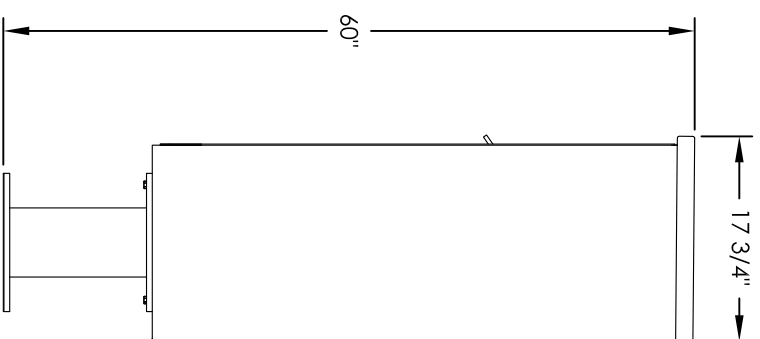

Versatile™ 4C Pedestal Mount Mailbox, 4C12D-12-P

PEDESTAL DETAIL

COMPARTMENT CHART

DESCRIPTION	COMPARTMENT	COMPARTMENT SIZE	QTY.
MAILBOX	MB1	3" H x 12" W x 15" D	12
OUTGOING MAIL	OM2	6-1/2" H x 12" W x 15" D	1
PARCEL	PL5	17" H x 12" W x 15" D	2

PRODUCT SERIES: VERSATILE™ 4C PEDESTAL MOUNT MAILBOX

- NOTES:
1. 4C pedestal units are for private applications only / not USPS Approved.
 2. May be installed outside or inside - see foundation specification details within the 4C Installation Manual.