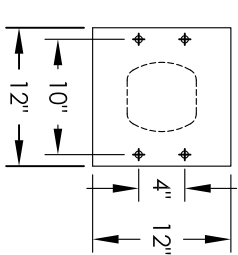

Versatile™ 4C Pedestal Mount Mailbox, 4C11S-2P-P

PEDESTAL DETAIL

COMPARTMENT CHART

DESCRIPTION	COMPARTMENT	COMPARTMENT SIZE	QTY.
PARCEL	PL5	17" H x 12" W x 15" D	1
PARCEL	PL6	20-1/2" H x 12" W x 15" D	1

PRODUCT SERIES: VERSATILE™ 4C PEDESTAL MOUNT MAILBOX

MODEL	4C11S-2P-P	REV	B
SCALE	NONE	LAST REV DATE	5/13/2014
DRAWING NUMBER	4C11S-2P-PCS	DRAWN BY	SDH