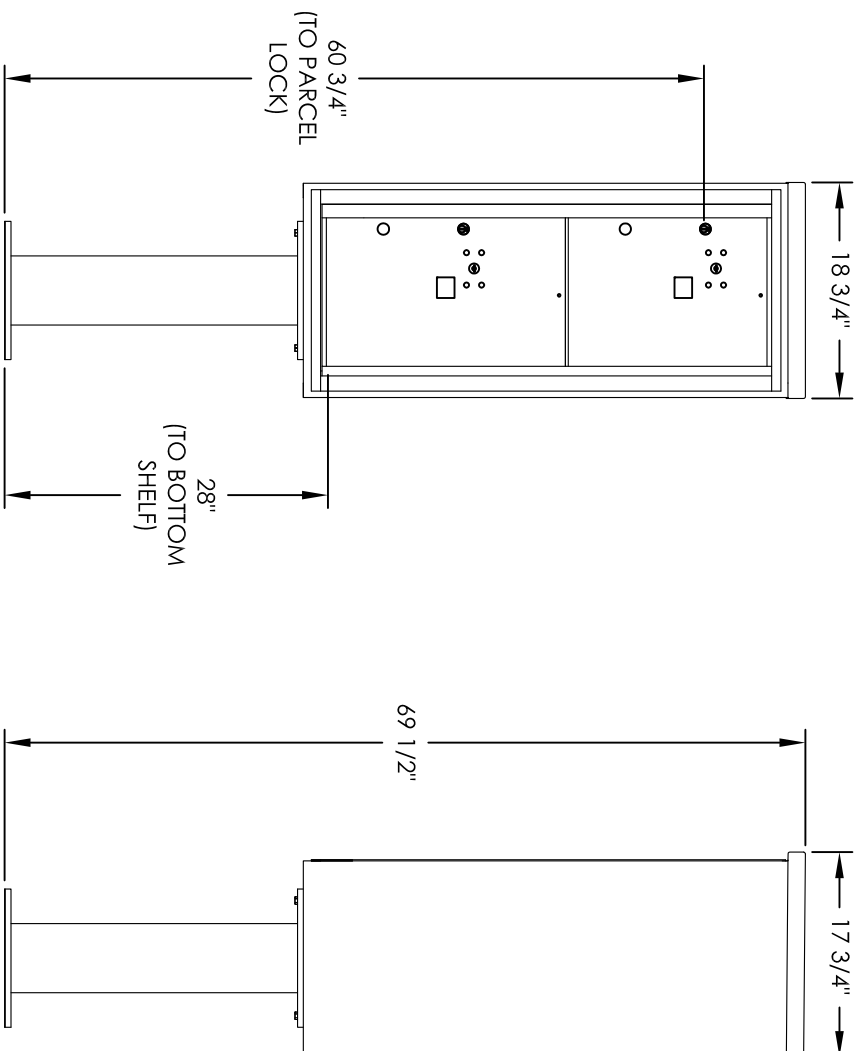

Versatile™ 4C Pedestal Mount Mailbox, 4C11S-2P-P

PEDESTAL DETAIL

COMPARTMENT CHART

DESCRIPTION	COMPARTMENT	COMPARTMENT SIZE	QTY.
PARCEL	PL5	17" H x 12" W x 15" D	1
PARCEL	PL6	20-1/2" H x 12" W x 15" D	1

PRODUCT SERIES: VERSATILE™ 4C PEDESTAL MOUNT MAILBOX

- NOTES:
1. 4C pedestal units are for private applications only / not USPS Approved.
 2. May be installed outside or inside - see foundation specification details within the 4C Installation Manual.

AF FIORENCE
manufacturing company
 5935 Corporate Drive • Manhattan, KS 66503
 www.florencemailboxes.com • (800) 275-1747
 A GIBRALTAR INDUSTRIES COMPANY

MODEL	4C11S-2P-P	REV	B
SCALE	NONE	LAST REV DATE	5/13/2014
DRAWING NUMBER	4C11S-2P-PCS	DRAWN BY	SDH