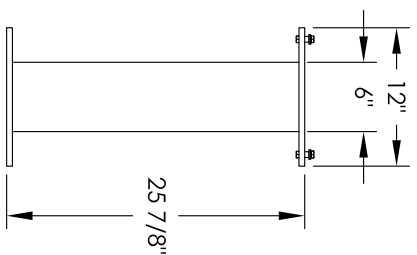

Versatile™ 4C Pedestal Mount Mailbox, 4C11S-2P-P

PEDESTAL DETAIL

COMPARTMENT CHART

DESCRIPTION	COMPARTMENT	COMPARTMENT SIZE	QTY.
PARCEL	PL5	17" H x 12" W x 15" D	1
PARCEL	PL6	20-1/2" H x 12" W x 15" D	1

PRODUCT SERIES: VERSATILE™ 4C PEDESTAL MOUNT MAILBOX

MODEL	4C11S-2P-P	REV	B
SCALE	NONE	LAST REV DATE	5/13/2014
DRAWING NUMBER	4C11S-2P-PCS	DRAWN BY	SDH