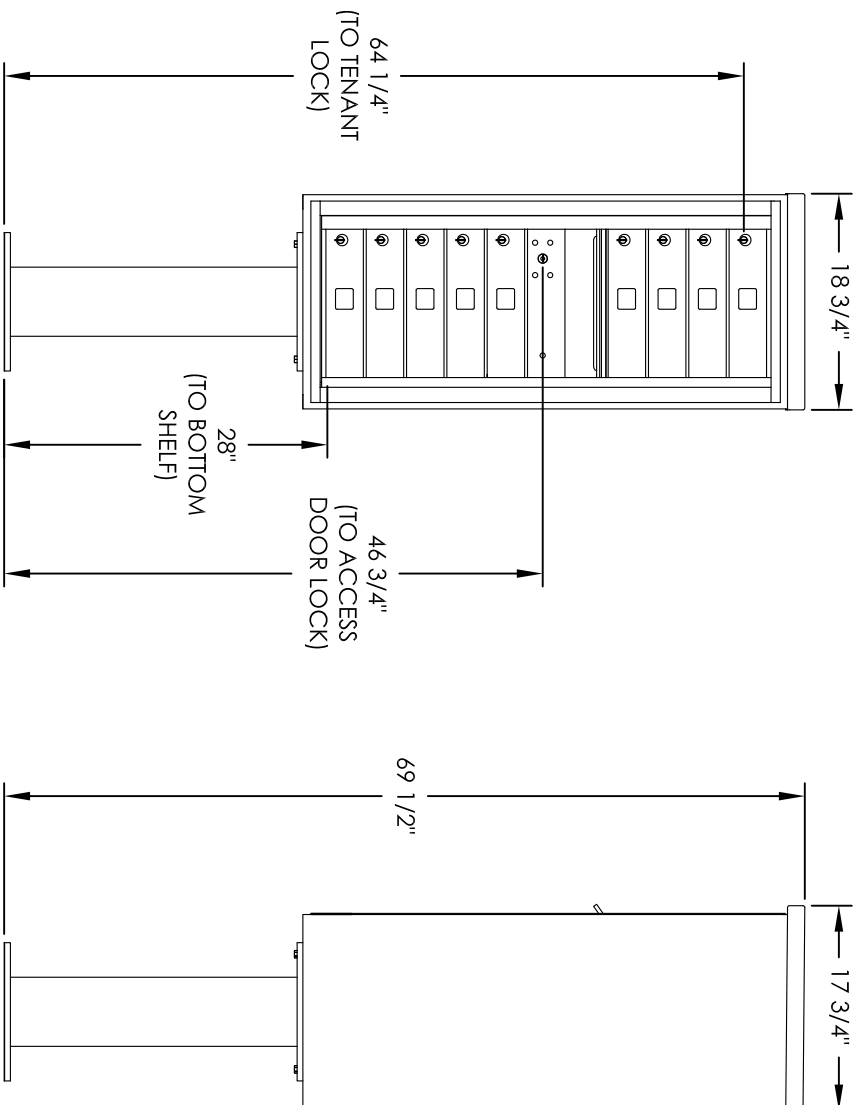

Versatile™ 4C Pedestal Mount Mailbox, 4C11S-09-P

PEDESTAL DETAIL

COMPARTMENT CHART

DESCRIPTION	COMPARTMENT	COMPARTMENT SIZE	QTY.
MAILBOX	MB1	3" H X 12" W X 15" D	9
OUTGOING MAIL	OM2	6-1/2" H X 12" W X 15" D	1

PRODUCT SERIES: VERSATILE™ 4C PEDESTAL MOUNT MAILBOX

- NOTES:
1. 4C pedestal units are for private applications only / not USPS Approved.
 2. May be installed outside or inside - see foundation specification details within the 4C Installation Manual.