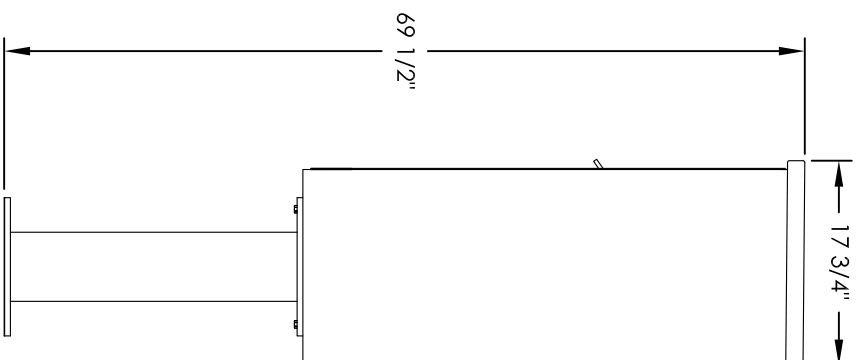

Versatile™ 4C Pedestal Mount Mailbox, 4C11S-09-P

PEDESTAL DETAIL

COMPARTMENT CHART

DESCRIPTION	COMPARTMENT	COMPARTMENT SIZE	QTY.
MAILBOX	MB1	3" H X 12" W X 15" D	9
OUTGOING MAIL	OM2	6-1/2" H X 12" W X 15" D	1

PRODUCT SERIES: VERSATILE™ 4C PEDESTAL MOUNT MAILBOX

- NOTES:
1. 4C pedestal units are for private applications only / not USPS Approved.
 2. May be installed outside or inside - see foundation specification details within the 4C Installation Manual.