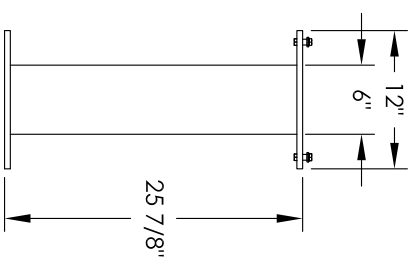

Versatile™ 4C Pedestal Mount Mailbox, 4C11S-09-P

PEDESTAL DETAIL

COMPARTMENT CHART

DESCRIPTION	COMPARTMENT	COMPARTMENT SIZE	QTY.
MAILBOX	MB1	3" H X 12" W X 15" D	9
OUTGOING MAIL	OM2	6-1/2" H X 12" W X 15" D	1