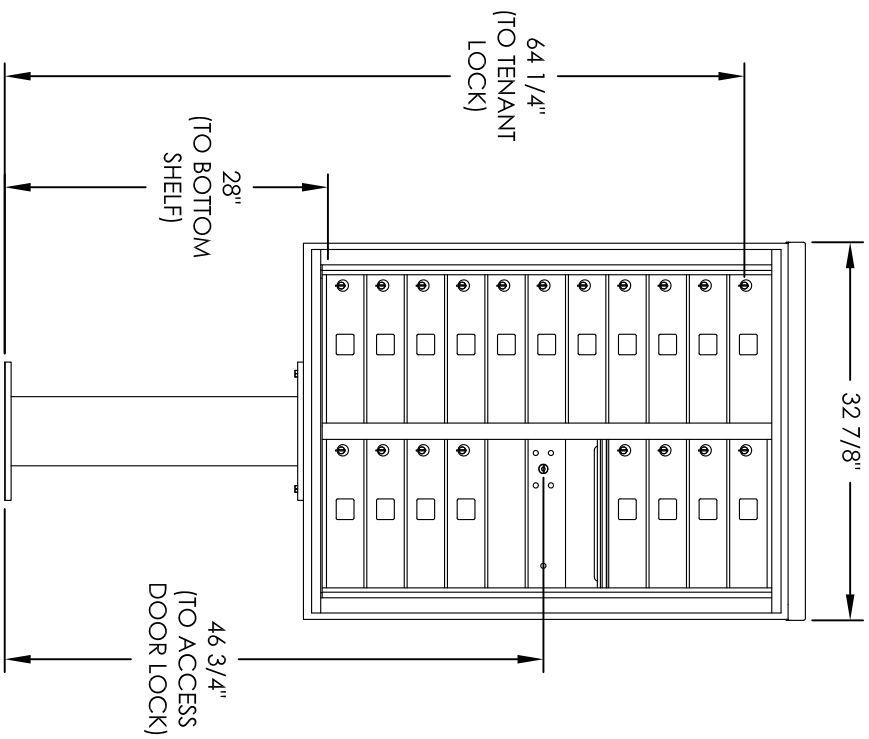

Versatile™ 4C Pedestal Mount Mailbox, 4C11D-19-P

PEDESTAL DETAIL

COMPARTMENT CHART

DESCRIPTION	COMPARTMENT	COMPARTMENT SIZE	QTY.
MAILBOX	MB1	3" H X 12" W X 15" D	19
OUTGOING MAIL	OM3	10" H X 12" W X 15" D	1

PRODUCT SERIES: VERSATILE™ 4C PEDESTAL MOUNT MAILBOX

- NOTES:
1. 4C pedestal units are for private applications only / not USPS Approved.
 2. May be installed outside or inside - see foundation specification details within the 4C Installation Manual.