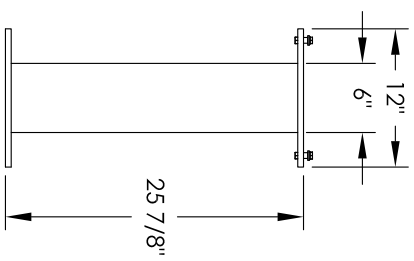

Versatile™ 4C Pedestal Mount Mailbox, 4C11D-19-P

PEDESTAL DETAIL

COMPARTMENT CHART

DESCRIPTION	COMPARTMENT	COMPARTMENT SIZE	QTY.
MAILBOX	MB1	3" H X 12" W X 15" D	19
OUTGOING MAIL	OM3	10" H X 12" W X 15" D	1