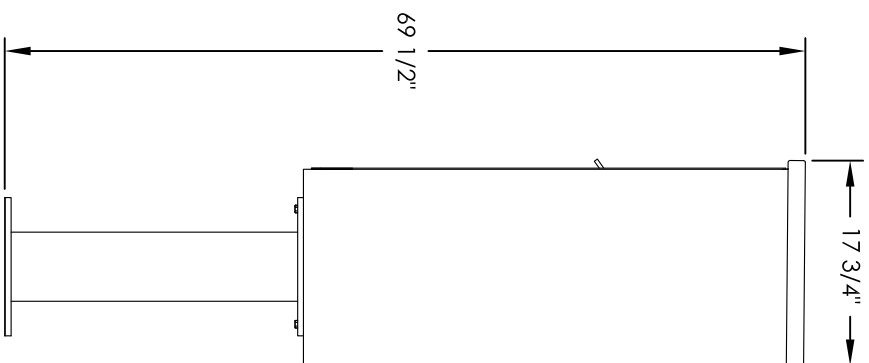

Versatile™ 4C Pedestal Mount Mailbox, 4C11D-19-P

PEDESTAL DETAIL

COMPARTMENT CHART

DESCRIPTION	COMPARTMENT	COMPARTMENT SIZE	QTY.
MAILBOX	MB1	3" H X 12" W X 15" D	19
OUTGOING MAIL	OM3	10" H X 12" W X 15" D	1

PRODUCT SERIES: VERSATILE™ 4C PEDESTAL MOUNT MAILBOX

- NOTES:
1. 4C pedestal units are for private applications only / not USPS Approved.
 2. May be installed outside or inside - see foundation specification details within the 4C Installation Manual.