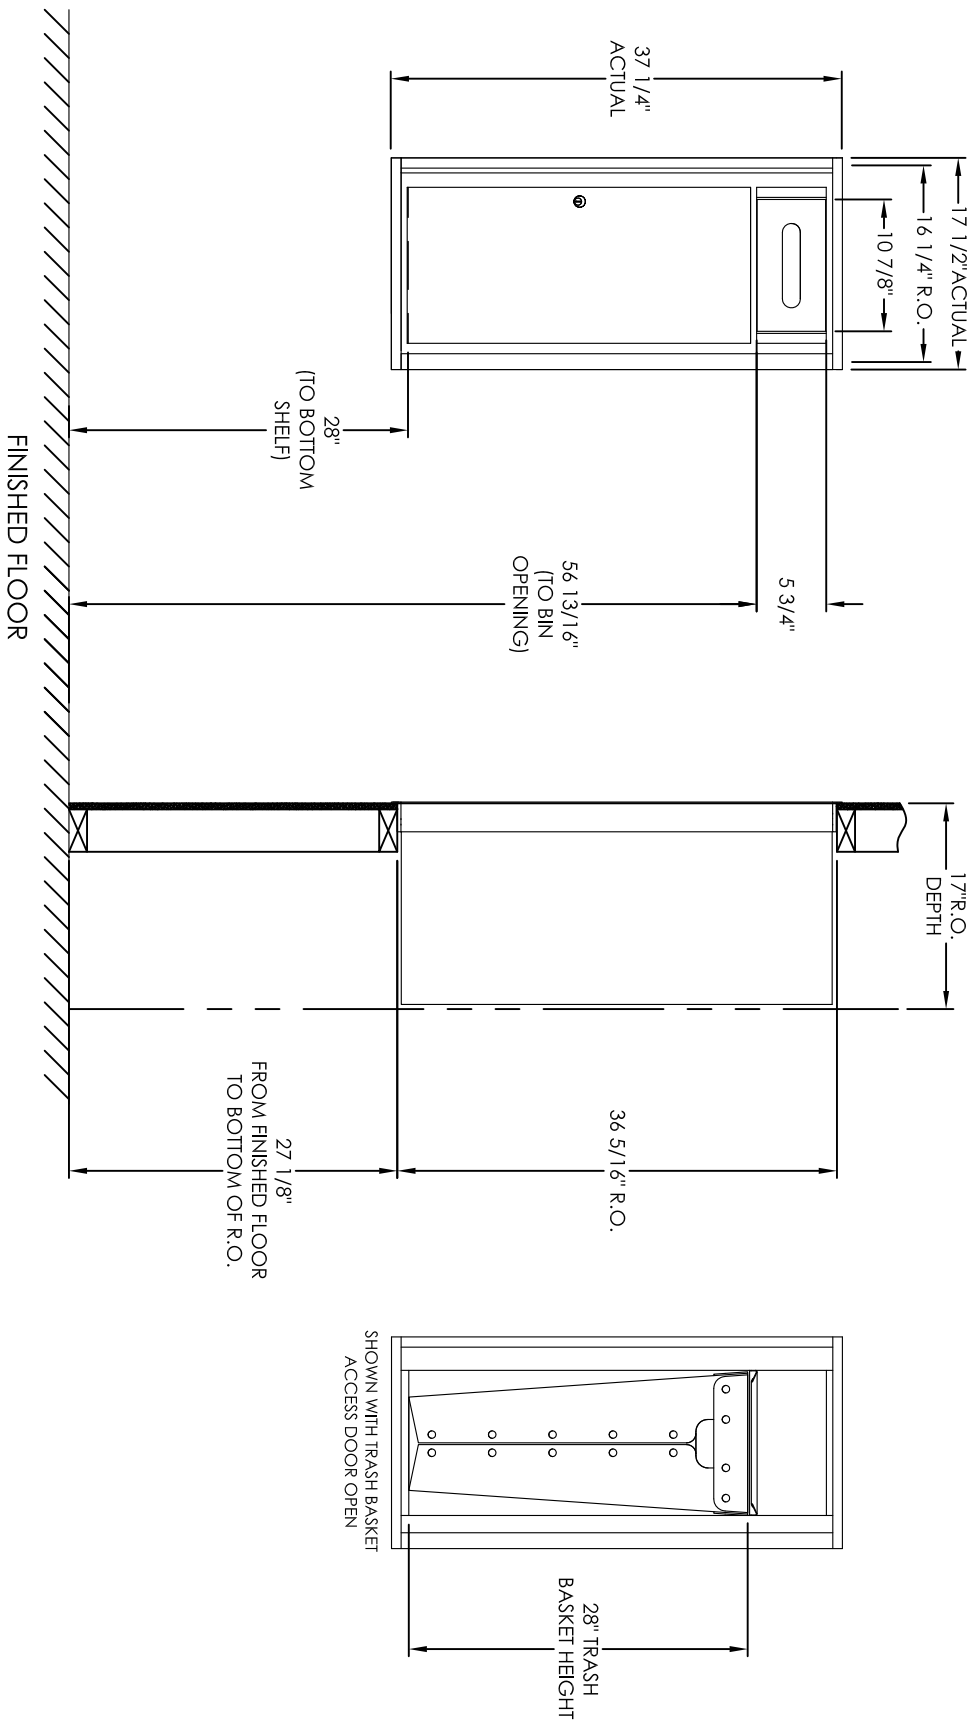

versatile™ 4C Trash/Recycling Bin, 4C10S-BIN

- Notes:
1. 4C Trash/Recycling Bins are for private application only / not USPS Approved.
 2. Module may be recessed, surface, or pedestal mounted and coordinates with Florence 4C mailbox modules, see installation manual for details.
 3. Includes (1) trash/recycling compartment, (1) 15-gallon trash basket made of recycled plastic and customized to compartment (Note: trash bag furnished by others).

MODEL	4C10S-BIN	REV	B
SCALE	NONE	LAST REV DATE	5/16/14
DRAWING NUMBER	4C10S-BINCS	DRAWN BY	RS