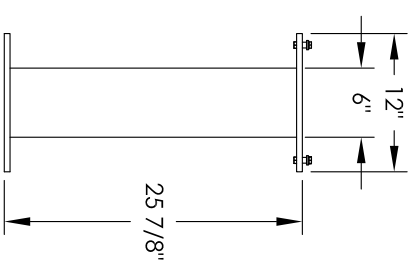

Versatile™ 4C Pedestal Mount Mailbox, 4C10D-18-P

PEDESTAL DETAIL

COMPARTMENT CHART

DESCRIPTION	COMPARTMENT	COMPARTMENT SIZE	QTY.
MAILBOX	MB1	3" H X 12" W X 15" D	18
OUTGOING MAIL	OM2	6-1/2" H X 12" W X 15" D	1