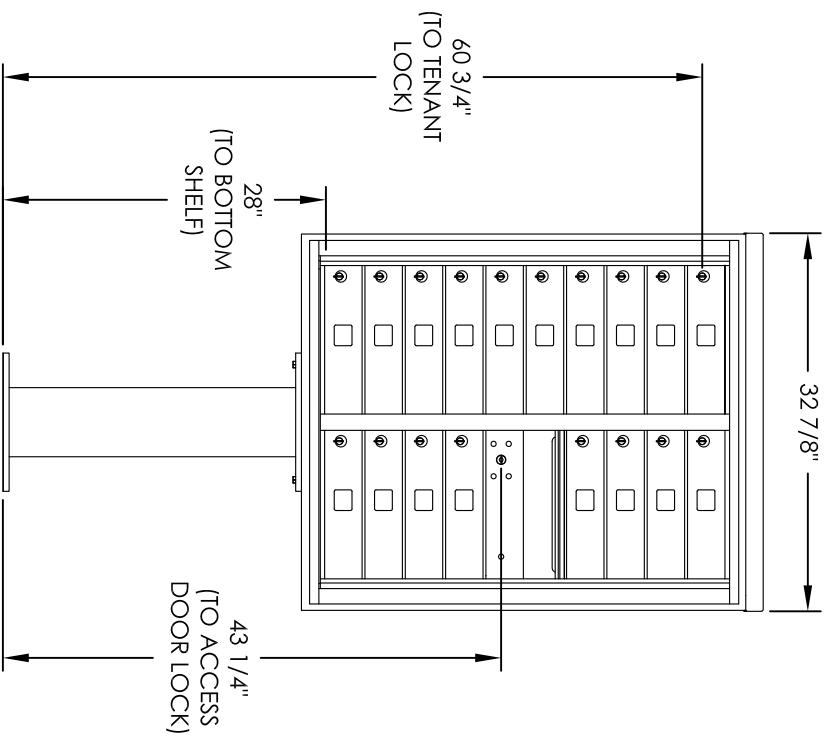

Versatile™ 4C Pedestal Mount Mailbox, 4C10D-18-P

PEDESTAL DETAIL

COMPARTMENT CHART

DESCRIPTION	COMPARTMENT	COMPARTMENT SIZE	QTY.
MAILBOX	MB1	3" H X 12" W X 15" D	18
OUTGOING MAIL	OM2	6-1/2" H X 12" W X 15" D	1

PRODUCT SERIES: VERSATILE™ 4C PEDESTAL MOUNT MAILBOX

- NOTES:
1. 4C pedestal units are for private applications only / not USPS Approved.
 2. May be installed outside or inside - see foundation specification details within the 4C Installation Manual.