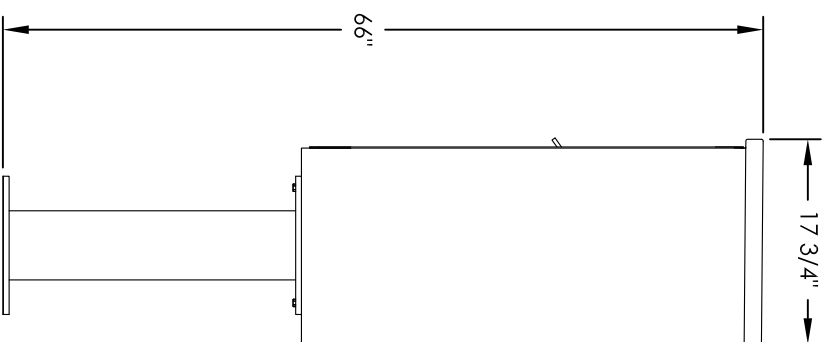

Versatile™ 4C Pedestal Mount Mailbox, 4C10D-18-P

PEDESTAL DETAIL

COMPARTMENT CHART

DESCRIPTION	COMPARTMENT	COMPARTMENT SIZE	QTY.
MAILBOX	MB1	3" H X 12" W X 15" D	18
OUTGOING MAIL	OM2	6-1/2" H X 12" W X 15" D	1

PRODUCT SERIES: VERSATILE™ 4C PEDESTAL MOUNT MAILBOX

- NOTES:
1. 4C pedestal units are for private applications only / not USPS Approved.
 2. May be installed outside or inside - see foundation specification details within the 4C Installation Manual.