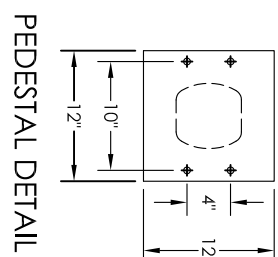

versatile™ 4C Pedestal Mount Trash/Recycling Bin, 4C09S-BIN-P

PEDESTAL DETAIL

- Notes:
1. 4C Trash / Recycling Bins are for private application only / not USPS Approved.
 2. May be installed outside or inside - see foundation specification details within the 4C Installation Manual.
 3. Includes (1) trash/recycling compartment, (1) 10-gallon trash basket made of recycled plastic and customized to compartment (Note: trash bag furnished by others).

PRODUCT SERIES: VERSATILE™ 4C PEDESTAL MOUNT TRASH/RECYCLING BIN

	MODEL	4C09S-BIN-P	REV	B	
	SCALE	NONE	LAST REV DATE	6/14/14	
DRAWING NUMBER		4C09S-BIN-PCS		DRAWN BY	AFD

5935 Corporate Drive • Manhattan, KS 66503
 www.florencemailboxes.com • (800) 275-1747
 A GIBRALTAR INDUSTRIES COMPANY