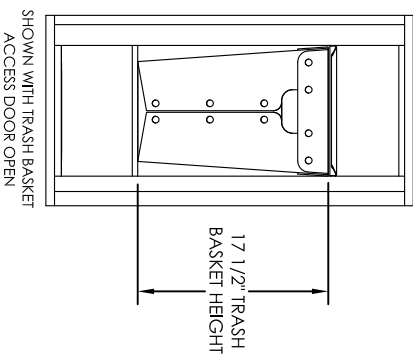

versatile™ 4C Pedestal Mount Trash/Recycling Bin, 4C09S-BIN-P

PEDESTAL DETAIL

- Notes:
1. 4C Trash / Recycling Bins are for private application only / not USPS Approved.
 2. May be installed outside or inside - see foundation specification details within the 4C Installation Manual.
 3. Includes (1) trash/recycling compartment, (1) 10-gallon trash basket made of recycled plastic and customized to compartment (Note: trash bag furnished by others).

PRODUCT SERIES: VERSATILE™ 4C PEDESTAL MOUNT TRASH/RECYCLING BIN

	MODEL	4C09S-BIN-P	REV	B	
	SCALE	NONE	LAST REV DATE	6/14/14	
DRAWING NUMBER		4C09S-BIN-PCS		DRAWN BY	AFD

5935 Corporate Drive • Manhattan, KS 66503
 www.florencemailboxes.com • (800) 275-1747
 A GIBRALTAR INDUSTRIES COMPANY