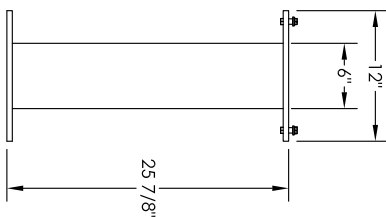

versatile™ 4C Pedestal Mount Trash/Recycling Bin, 4C09S-BIN-P

PEDESTAL DETAIL

- Notes:
1. 4C Trash / Recycling Bins are for private application only / not USPS Approved.
 2. May be installed outside or inside - see foundation specification details within the 4C Installation Manual.
 3. Includes (1) trash/recycling compartment, (1) 10-gallon trash basket made of recycled plastic and customized to compartment (Note: trash bag furnished by others).

PRODUCT SERIES: VERSATILE™ 4C PEDESTAL MOUNT TRASH/RECYCLING BIN

	MODEL	4C09S-BIN-P	REV	B	
	SCALE	NONE	LAST REV DATE	6/14/14	
DRAWING NUMBER		4C09S-BIN-PCS		DRAWN BY	AFD

5935 Corporate Drive • Manhattan, KS 66503
 www.florencemailboxes.com • (800) 275-1747
 A GIBRALTAR INDUSTRIES COMPANY