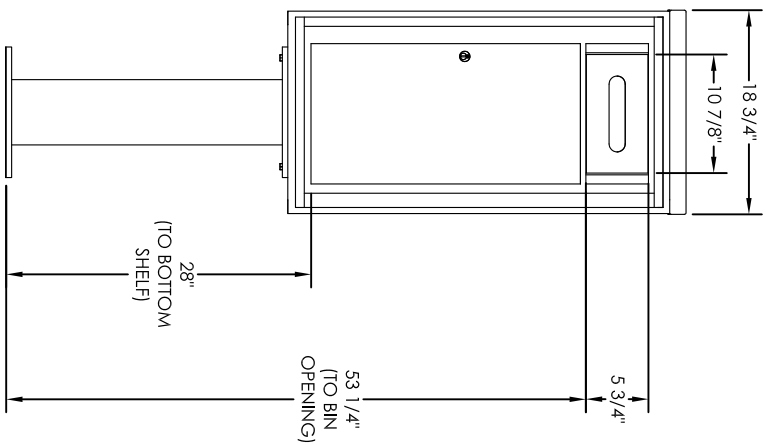

versatile™ 4C Pedestal Mount Trash/Recycling Bin, 4C09S-BIN-P

PEDESTAL DETAIL

- Notes:
1. 4C Trash / Recycling Bins are for private application only / not USPS Approved.
 2. May be installed outside or inside - see foundation specification details within the 4C Installation Manual.
 3. Includes (1) trash/recycling compartment, (1) 10-gallon trash basket made of recycled plastic and customized to compartment (Note: trash bag furnished by others).

PRODUCT SERIES: VERSATILE™ 4C PEDESTAL MOUNT TRASH/RECYCLING BIN

	MODEL	4C09S-BIN-P	REV	B	
	SCALE	NONE	LAST REV DATE	6/14/14	
DRAWING NUMBER		4C09S-BIN-PCS		DRAWN BY	AFD

5935 Corporate Drive • Manhattan, KS 66503
 www.florencemailboxes.com • (800) 275-1747
 A GIBRALTAR INDUSTRIES COMPANY