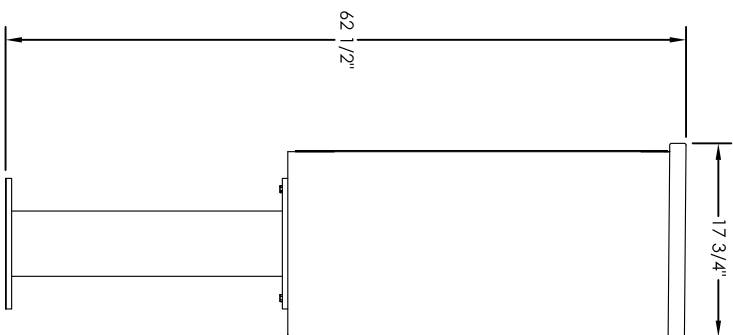

versatile™ 4C Pedestal Mount Trash/Recycling Bin, 4C09S-BIN-P

PEDESTAL DETAIL

- Notes:
1. 4C Trash / Recycling Bins are for private application only / not USPS Approved.
 2. May be installed outside or inside - see foundation specification details within the 4C Installation Manual.
 3. Includes (1) trash/recycling compartment, (1) 10-gallon trash basket made of recycled plastic and customized to compartment (Note: trash bag furnished by others).

PRODUCT SERIES: VERSATILE™ 4C PEDESTAL MOUNT TRASH/RECYCLING BIN

	MODEL	4C09S-BIN-P	REV	B	
	SCALE	NONE	LAST REV DATE	6/14/14	
DRAWING NUMBER		4C09S-BIN-PCS		DRAWN BY	AFD

5935 Corporate Drive • Manhattan, KS 66503
 www.florencemailboxes.com • (800) 275-1747
 A GIBRALTAR INDUSTRIES COMPANY