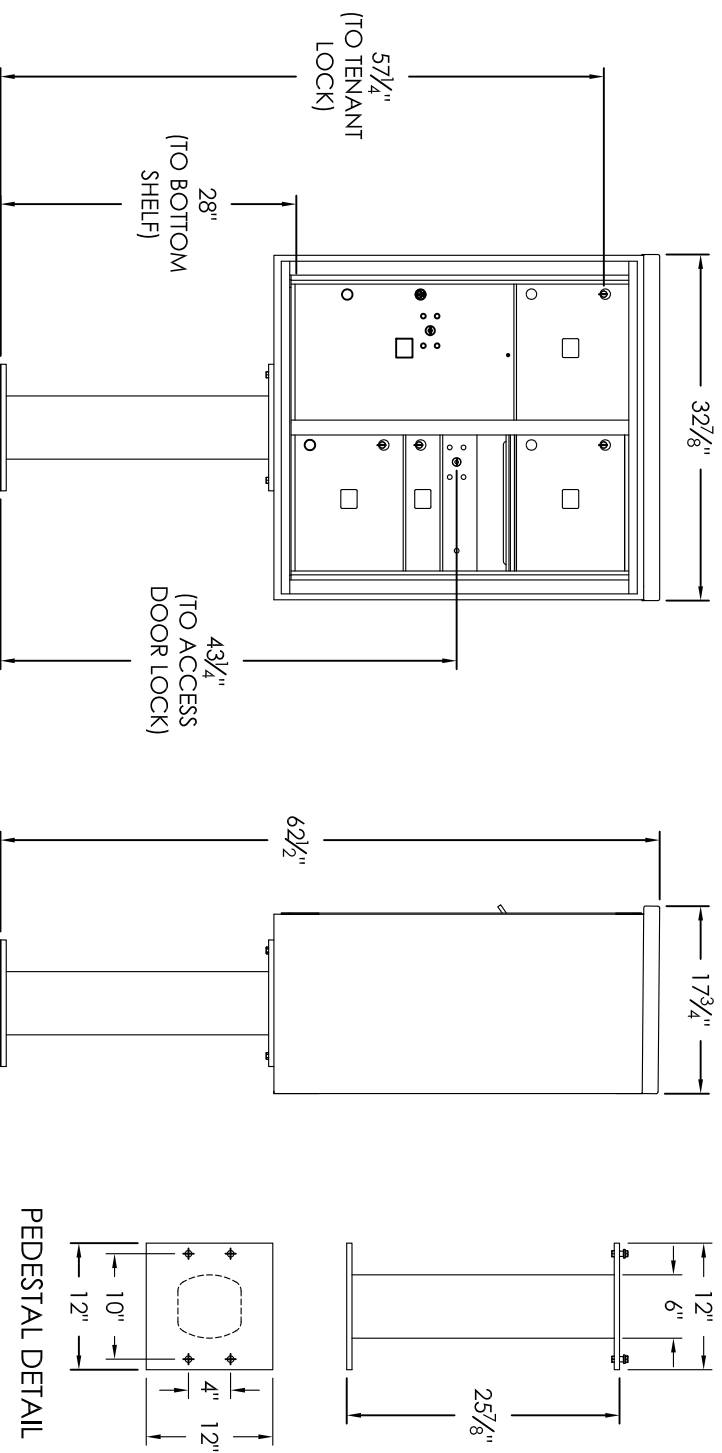

Versatile™ 4C Pedestal Mount Mailbox, 4C09D-04-P

- NOTES:**
1. 4C pedestal units are for private applications only / not USPS Approved.
 2. May be installed outside or inside - see foundation specification details within the 4C Installation Manual.

COMPARTMENT CHART

DESCRIPTION	COMPARTMENT	COMPARTMENT SIZE	QTY.
MAILBOX	MB1	3" H x 12" W x 15" D	1
MAILBOX	MB3	10" H x 12" W x 15" D	3
OUTGOING MAIL	OM2	6-1/2" H x 12" W x 15" D	1
PARCEL	PL6	20-1/2" H x 12" W x 15" D	1

MODEL	4C09D-04-P	REV	B
SCALE	NONE	LAST REV DATE	5/14/2014
DRAWING NUMBER	4C09D-04-PCS	DRAWN BY	SDH