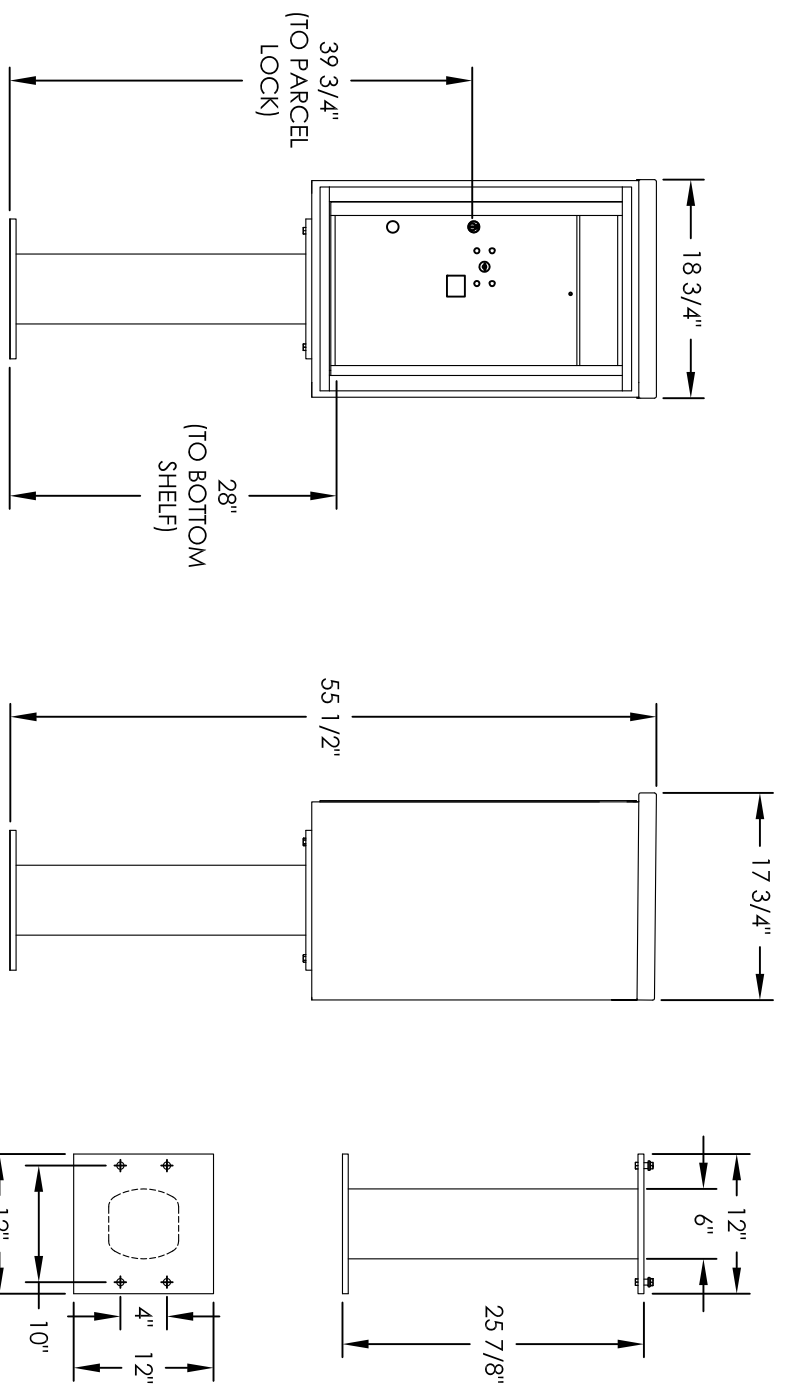

Versatile™ 4C Pedestal Mount Mailbox, 4C07S-1P-P

PEDESTAL DETAIL

COMPARTMENT CHART

DESCRIPTION	COMPARTMENT	COMPARTMENT SIZE	QTY.
PARCEL	PL6	20-1/2" H x 12" W x 15" D	1

PRODUCT SERIES: VERSATILE™ 4C PEDESTAL MOUNT MAILBOX

MODEL	4C07S-1P-P	REV	B
SCALE	NONE	LAST REV DATE	5/14/2014
DRAWING NUMBER	4C07S-1P-PCS	DRAWN BY	RAK