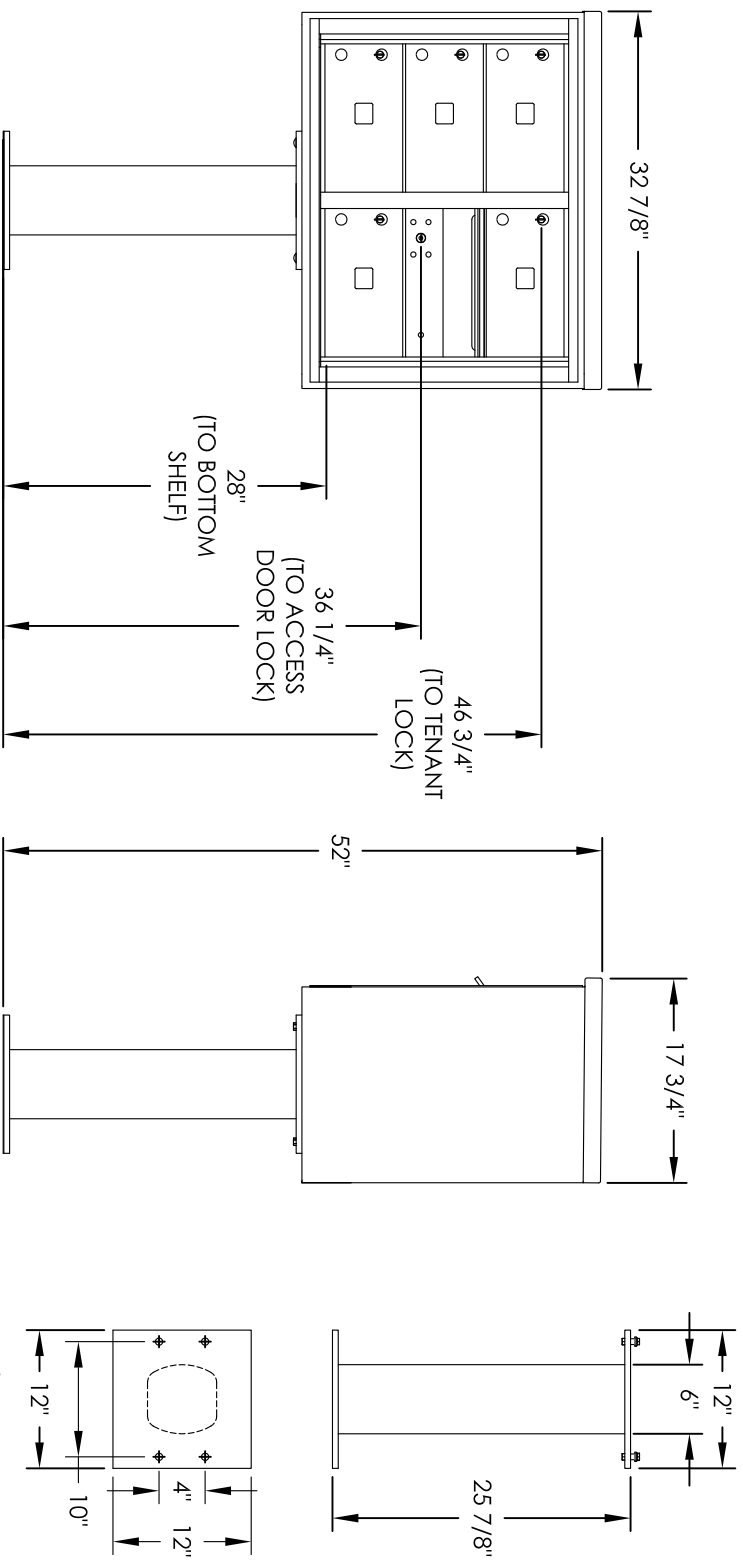

# Versatile™ 4C Pedestal Mount Mailbox, 4C06D-05X-P

- NOTES:**
1. 4C pedestal units are for private applications only / not USPS Approved.
  2. May be installed outside or inside - see foundation specification details within the 4C Installation Manual.

## COMPARTMENT CHART

DESCRIPTION	COMPARTMENT	COMPARTMENT SIZE	QTY.
MAILBOX	MB2	6-1/2" H x 12" W x 15" D	5
OUTGOING MAIL	OM2	6-1/2" H x 12" W x 15" D	1

PRODUCT SERIES: VERSATILE™ 4C PEDESTAL MOUNT MAILBOX