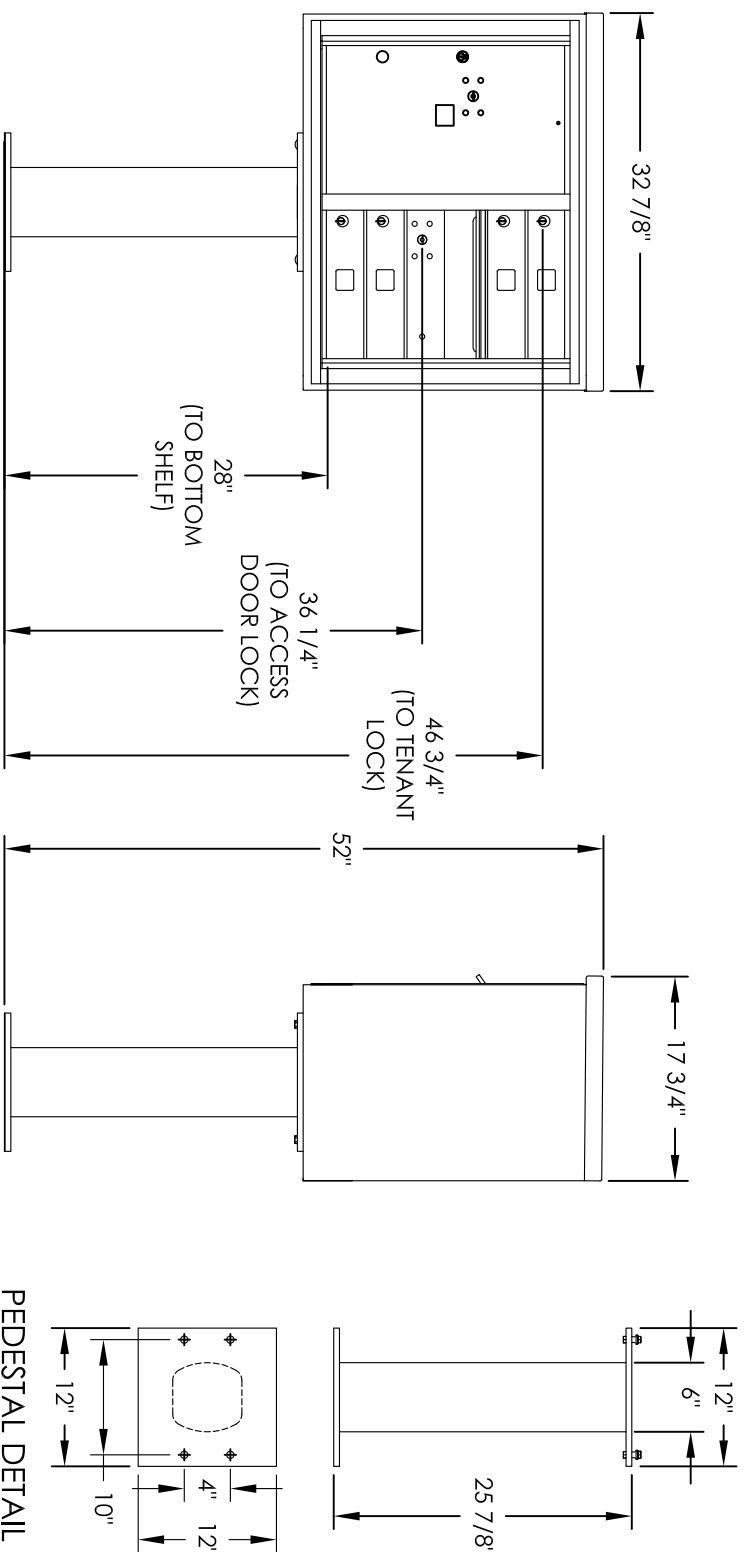

# Versatile™ 4C Pedestal Mount Mailbox, 4C06D-04-P

COMPARTMENT CHART

PRODUCT SERIES: VERSATILE™ 4C PEDESTAL MOUNT MAILBOX

- NOTES:
1. 4C pedestal units are for private applications only / not USPS Approved.
  2. May be installed outside or inside - see foundation specification details within the 4C Installation Manual.

**AF FIORENCE**  
**manufacturing company**  
 5935 Corporate Drive • Manhattan, KS 66503  
 www.fiorencemailboxes.com • (800) 275-1747  
 A GIBRALTAR INDUSTRIES COMPANY

MODEL	REV	QTY.
4C06D-04-P	B	4
SCALE	NONE	LAST REV DATE
DRAWING NUMBER	4C06D-04-PCS	DRAWN BY
		RS