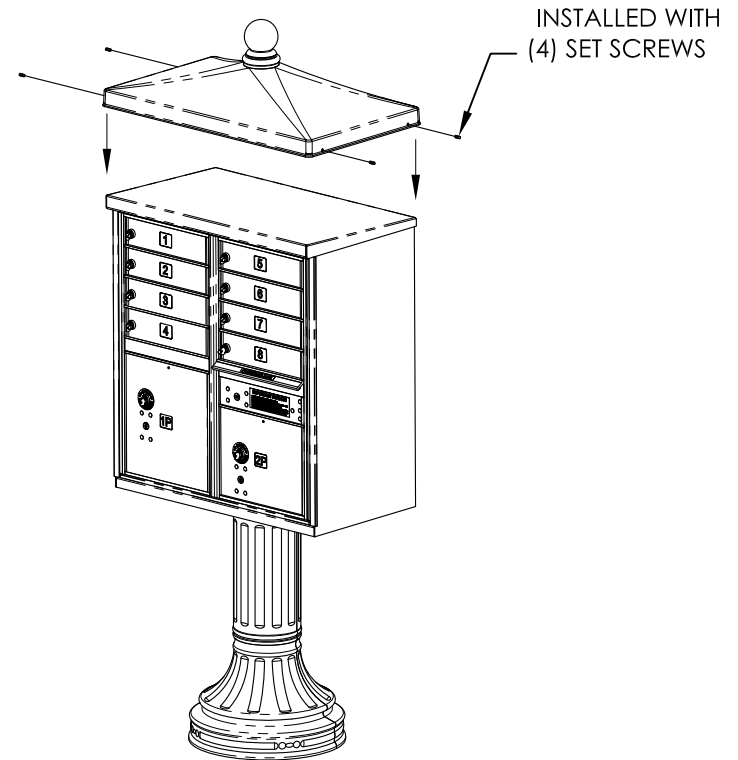

vogue™ Traditional Series Finial Cap

Assembly Instructions

- 1 These instructions assume that you have already properly installed the vital™ Cluster Box Unit (CBU). If the CBU has not yet been installed, please refer to the instructions that came with the vital™ CBU.
- 2 Attach the finial to the top of the decorative cap by using the three 1/4" headless set screws. Do not over tighten.
- 3 Secure the decorative cap unit to the CBU using the four 1/2" headless set screws.
- 4 Make sure the short standoff tabs on the underside of the cap are to the front. The roof should sit level with the ground after assembly. Do not over tighten and make sure all screws are tightened evenly.

| HARDWARE | |
|-------------------------------------------------------------------------------------|--------------------|
|  | 1/2" SET SCREW (4) |
|  | 1/4" SET SCREW (3) |

| TOOLS |
|-------------------------------------------------------------------------------------|
|  |
| ALLEN WRENCHES (NOT INCLUDED) |