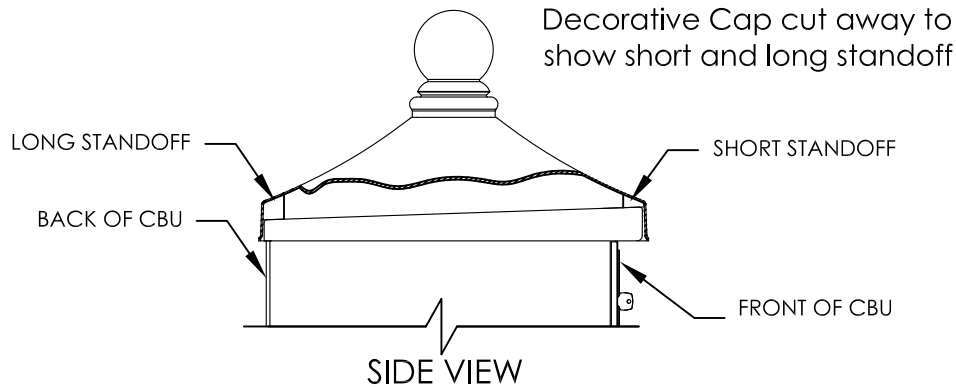

vogue™ Traditional Series Finial Cap

Assembly Instructions

- 1 These instructions assume that you have already properly installed the vital™ Cluster Box Unit (CBU). If the CBU has not yet been installed, please refer to the instructions that came with the vital™ CBU.
- 2 Attach the finial to the top of the decorative cap by using the three 1/4" headless set screws. Do not over tighten.
- 3 Secure the decorative cap unit to the CBU using the four 1/2" headless set screws.
- 4 Make sure the short standoff tabs on the underside of the cap are to the front. The roof should sit level with the ground after assembly. Do not over tighten and make sure all screws are tightened evenly.

MULTI-UNITS PAD SPECIFICATION

**IMPORTANT CLEARANCE SPEC
SEE MULTI UNIT PAD SPECIFICATION
FOR BOLT PATTERN AND SPACING**

NOTES:

1. TRADITIONAL FINIAL CAP DESIGN REQUIRES ADDITIONAL SPACE BETWEEN CBUs. FOR MULTIPLE CBU INSTALLATIONS SEE IMPORTANT CLEARANCE SPEC ABOVE.
2. TRADITIONAL CAP AND PEDESTAL COVER SOLD SEPARATELY.
3. TRADITIONAL FINIAL CAP AVAILABLE IN ALL STANDARD CBU POWDER COAT FINISHES.
4. FINIAL CAP INSTALLED USING (4) SET SCREWS. HARDWARE INCLUDED.
5. FINIAL CAP DESIGNED TO FIT OVER FLORENCE 1570 SERIES CBU.