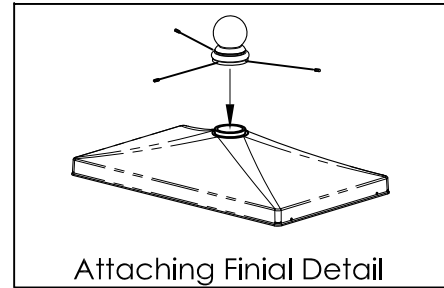

vogue™ Traditional Series Finial Cap

Assembly Instructions

- 1 These instructions assume that you have already properly installed the vital™ Cluster Box Unit (CBU). If the CBU has not yet been installed, please refer to the instructions that came with the vital™ CBU.
- 2 Attach the finial to the top of the decorative cap by using the three 1/4" headless set screws. Do not over tighten.
- 3 Secure the decorative cap unit to the CBU using the four 1/2" headless set screws.
- 4 Make sure the short standoff tabs on the underside of the cap are to the front. The roof should sit level with the ground after assembly. Do not over tighten and make sure all screws are tightened evenly.

| HARDWARE | |
|-------------------------------------------------------------------------------------|--------------------|
|  | 1/2" SET SCREW (4) |
|  | 1/4" SET SCREW (3) |

| TOOLS |
|-------------------------------------------------------------------------------------|
|  |
| ALLEN WRENCHES (NOT INCLUDED) |