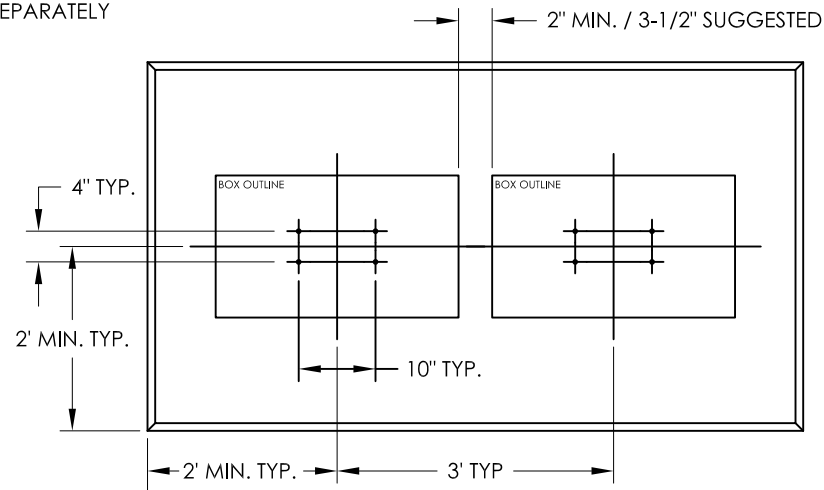

vogue™ Traditional Series Finial Cap

Assembly Instructions

- 1 These instructions assume that you have already properly installed the vital™ Cluster Box Unit (CBU). If the CBU has not yet been installed, please refer to the instructions that came with the vital™ CBU.
- 2 Attach the finial to the top of the decorative cap by using the three 1/4" headless set screws. Do not over tighten.
- 3 Secure the decorative cap unit to the CBU using the four 1/2" headless set screws.
- 4 Make sure the short standoff tabs on the underside of the cap are to the front. The roof should sit level with the ground after assembly. Do not over tighten and make sure all screws are tightened evenly.

MULTI-UNITS PAD SPECIFICATION

**IMPORTANT CLEARANCE SPEC
SEE MULTI UNIT PAD SPECIFICATION
FOR BOLT PATTERN AND SPACING**

NOTES:

1. TRADITIONAL FINIAL CAP DESIGN REQUIRES ADDITIONAL SPACE BETWEEN CBUs. FOR MULTIPLE CBU INSTALLATIONS SEE IMPORTANT CLEARANCE SPEC ABOVE.
2. TRADITIONAL CAP AND PEDESTAL COVER SOLD SEPARATELY.
3. TRADITIONAL FINIAL CAP AVAILABLE IN ALL STANDARD CBU POWDER COAT FINISHES.
4. FINIAL CAP INSTALLED USING (4) SET SCREWS. HARDWARE INCLUDED.
5. FINIAL CAP DESIGNED TO FIT OVER FLORENCE 1570 SERIES CBU.