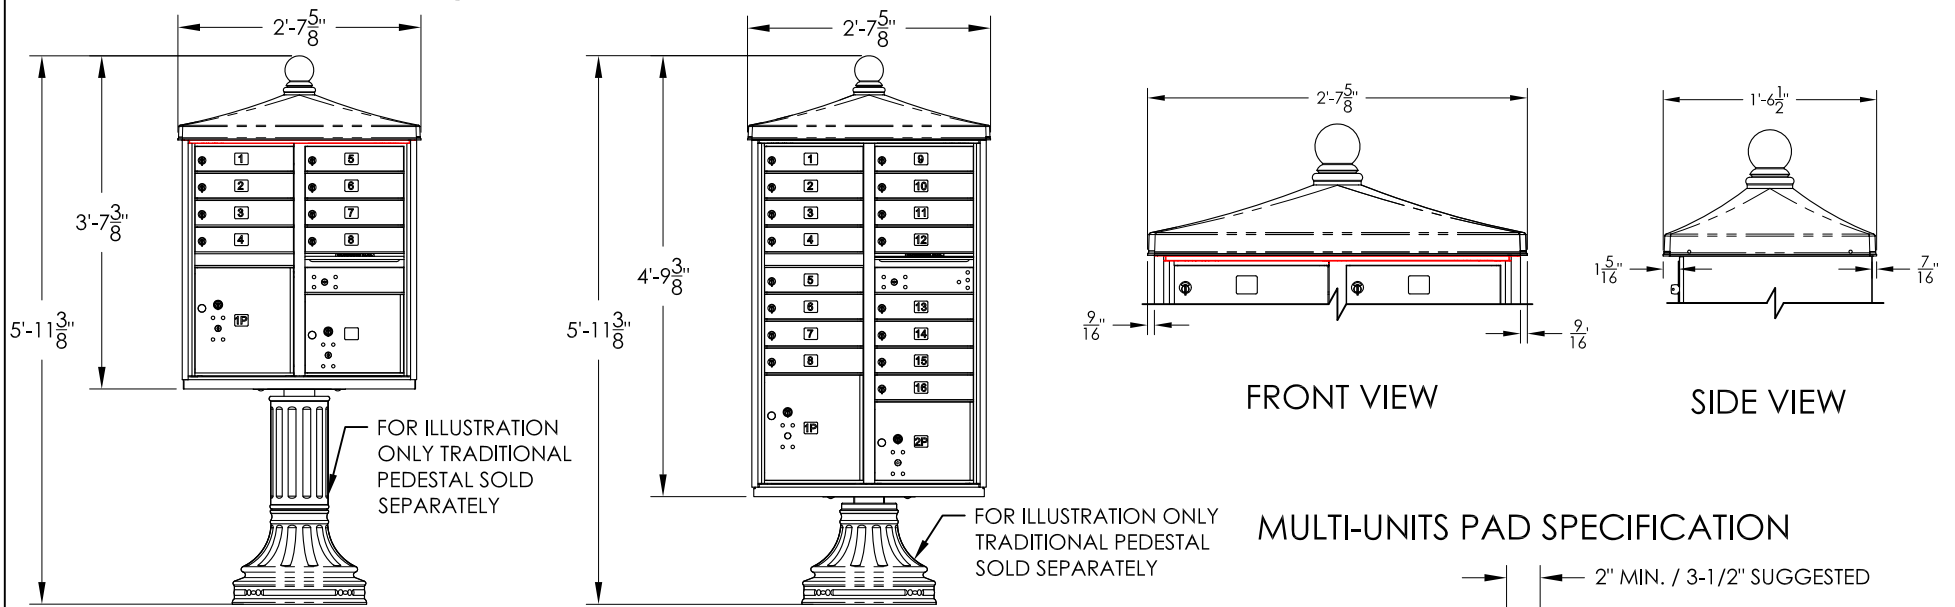

vogue™ TRADITIONAL SERIES FINIAL CAP CUTSHEET

MULTI-UNITS PAD SPECIFICATION