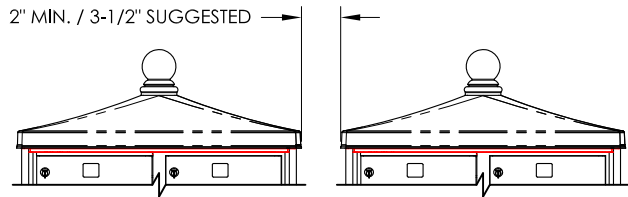

**IMPORTANT CLEARANCE SPEC
SEE MULTI UNIT PAD SPECIFICATION
FOR BOLT PATTERN AND SPACING**