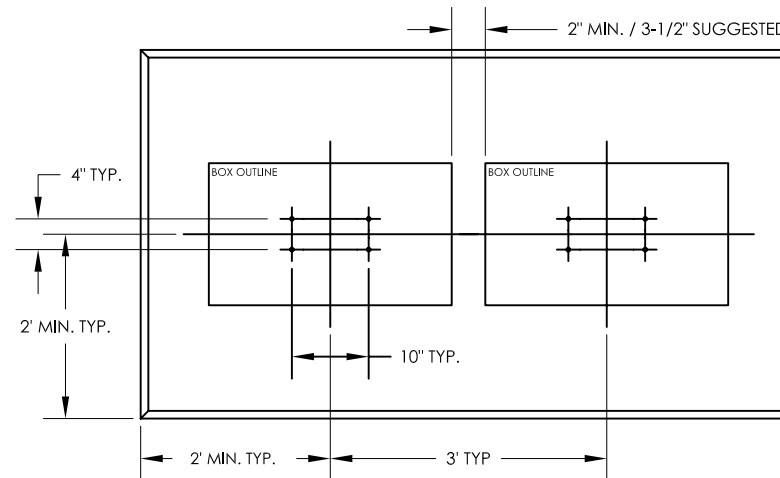

vogue™ Traditional Series Column Pedestal Cutsheet

FRONT & SIDE VIEW
SHORT PEDESTAL
(VOGUEPA14)

FRONT & SIDE VIEW
TALL PEDESTAL
(VOGUEPA28)

MULTI-UNIT PAD SPECIFICATION IF INSTALLING WITH FINIAL CAP

NOTES: