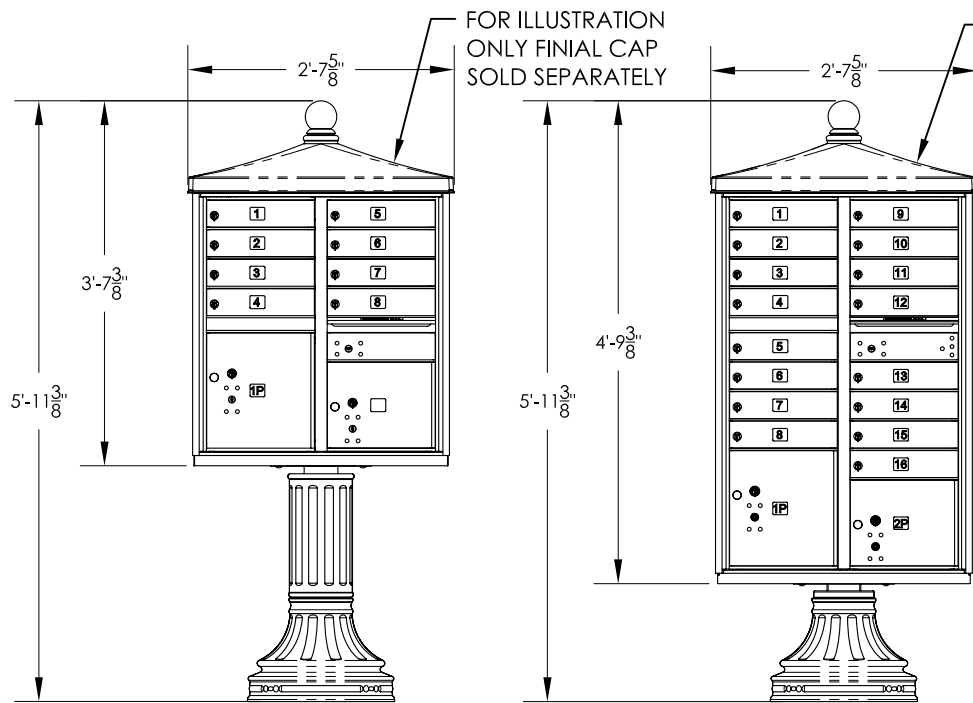

vogue™ Traditional Series Column Pedestal Cutsheet