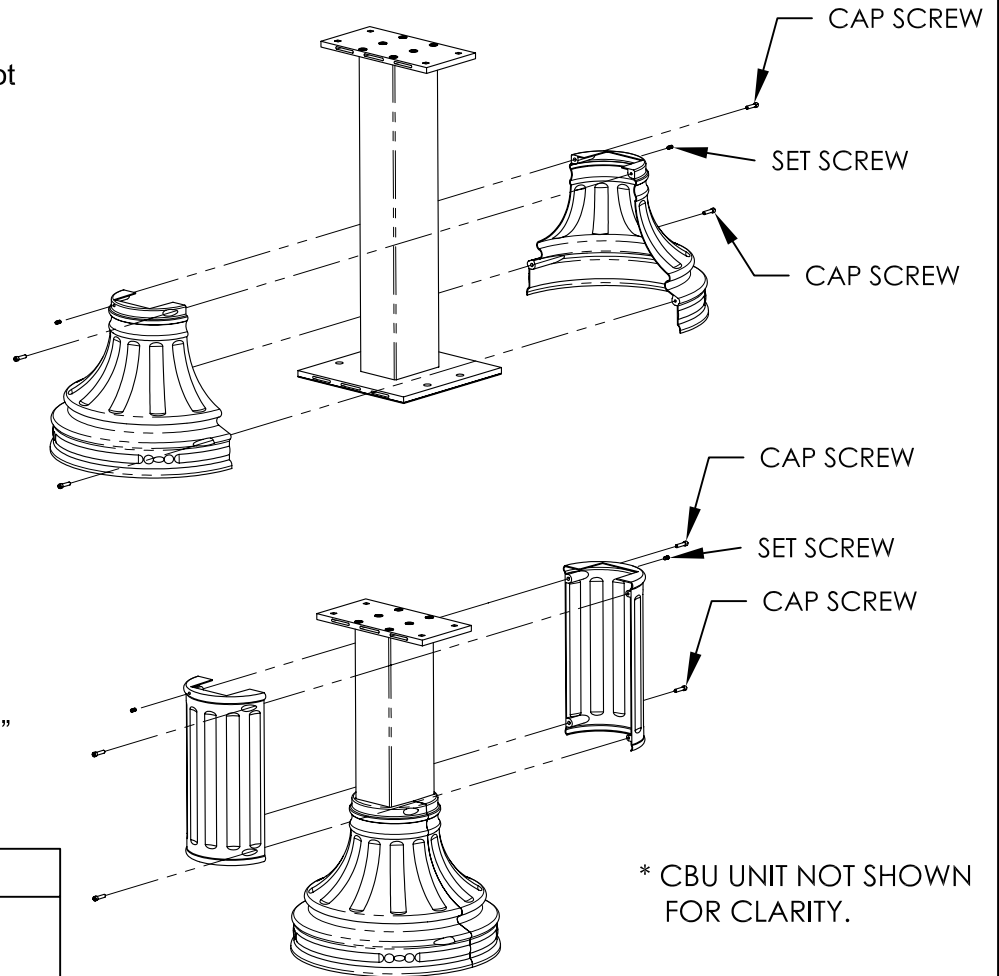

vogue™ Traditional Series Column Pedestal Cover

Assembly Instructions

1 These instructions assume that you have already properly installed the vital™ Cluster Box Unit (CBU). If the CBU has not yet been installed, please refer to the instructions that came with the vital™ CBU.

2 For all CBU Types:
Attach the decorative base unit to the CBU post as shown using four of the 3/4" cap screws.

Secure the base against the CBU post using two of the 5/8" headless set screws. Do not over tighten and make sure all screws are tightened evenly.

3 Additional step for CBU Types I and II:
Attach the decorative column unit to the CBU post as shown using four of the 3/4" cap screws.

Secure the column against the CBU post using two of the 5/8" headless set screws. Do not over tighten and make sure all screws are tightened evenly.