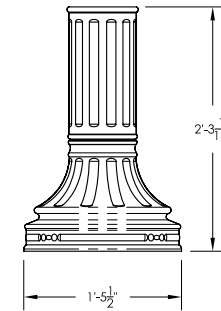

vogue™ Traditional Series Column Pedestal Cutsheet

FRONT & SIDE VIEW
SHORT PEDESTAL
(VOGUEPA14)

FRONT & SIDE VIEW
TALL PEDESTAL
(VOGUEPA28)

MULTI-UNIT PAD SPECIFICATION IF INSTALLING WITH FINIAL CAP

NOTES: