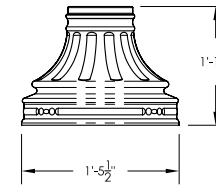

vogue™ Traditional Series Column Pedestal Cutsheet

FRONT & SIDE VIEW
SHORT PEDESTAL
(VOGUEPA14)