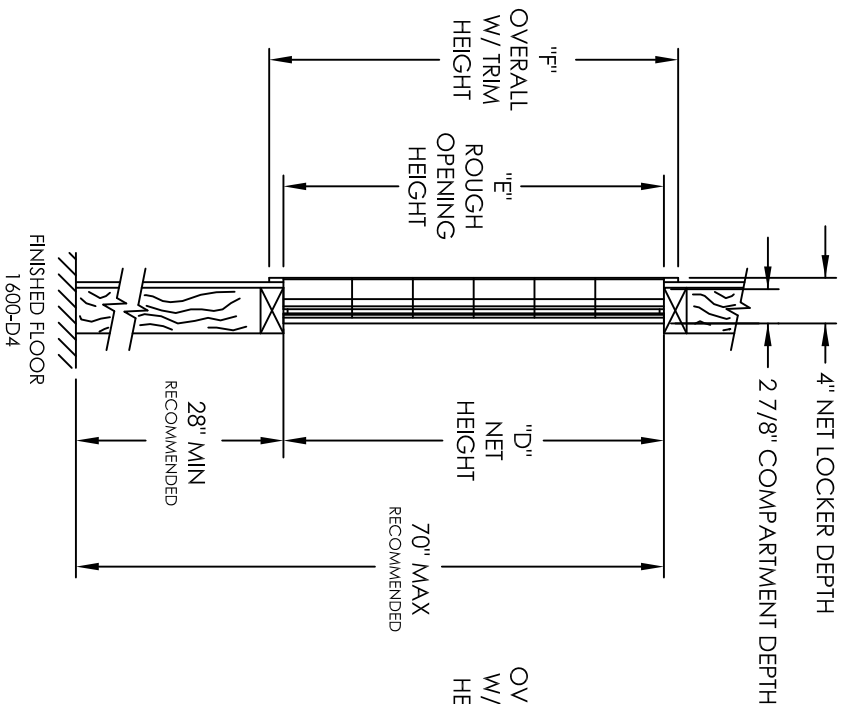

FRONT VIEW
6X5 SHOWN FOR ILLUSTRATION

MINI STORAGE LOCKER*			
UNIT HEIGHT (IN DOORS)	"D" NET HEIGHT	"E" ROUGH OPENING HEIGHT	"F" OVERALL HEIGHT W/TRIM
1	0-6 3/8"	0-6 5/8"	0-8 7/8"
2	0-11 3/4"	1-0"	1-2 1/4"
3	1-5 1/8"	1-5 3/8"	1-7 5/8"
4	1-10 1/2"	1-10 3/4"	2-1"
5	2-4"	2-4 1/4"	2-6 1/2"
6	2-9 3/8"	2-9 5/8"	2-11 7/8"
7	3-2 3/4"	3-3"	3-5 1/4"
8	3-8 1/8"	3-8 3/8"	3-10 5/8"
9	4-1 1/2"	4-1 3/4"	4-4"
10	4-7"	4-7 1/4"	4-9 1/2"

MINI STORAGE LOCKER*			
UNIT WIDTH (IN DOORS)	"A" NET WIDTH	"B" ROUGH OPENING WIDTH	"C" OVERALL WIDTH W/TRIM
1	0-5 3/8"	0-5 5/8"	0-7 7/8"
2	0-9 5/8"	0-9 7/8"	1-0 1/8"
3	1-1 3/4"	1-2"	1-4 1/4"
4	1-5 13/16"	1-6 1/16"	1-8 5/16"
5	1-9 7/8"	1-10 1/8"	2-0 3/8"
6	2-1 15/16"	2-2 3/16"	2-4 7/16"

- *MINI STORAGE LOCKER OPTIONS
- 4" DEEP LOCKER (2 7/8" COMPARTMENT DEPTH)
 - 7 1/2" DEEP LOCKER (6 7/16" COMPARTMENT DEPTH)
 - MASTER DOOR ACCESS OPTIONAL

PRODUCT SERIES: MINI STORAGE LOCKER RECESS MOUNT