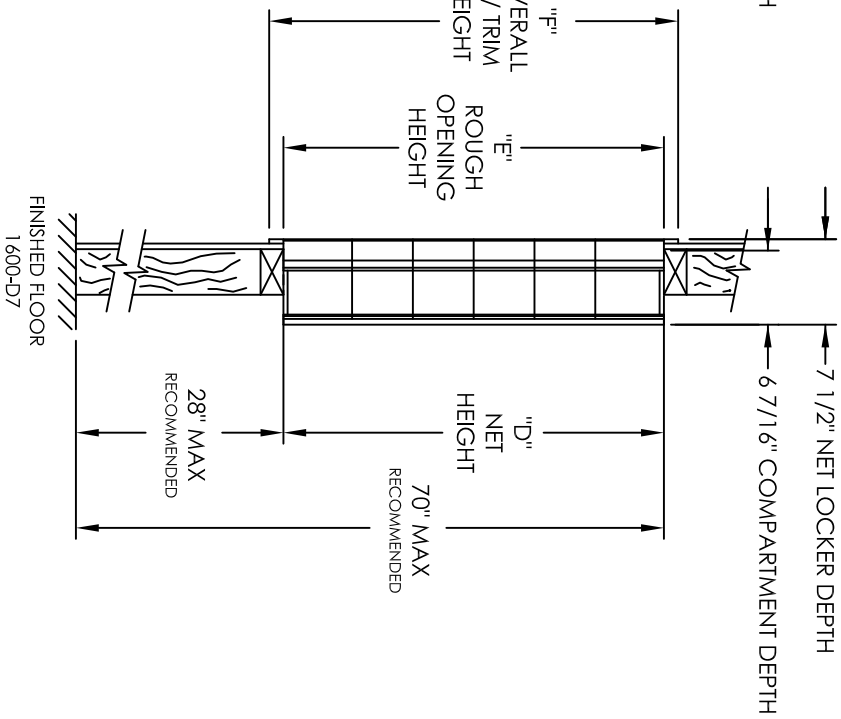

FRONT VIEW
6X5 SHOWN FOR ILLUSTRATION

MINI STORAGE LOCKER*			
UNIT HEIGHT (IN DOORS)	"D" NET HEIGHT	"E" ROUGH OPENING HEIGHT	"F" OVERALL HEIGHT W/TRIM
1	0-6 3/8"	0-6 5/8"	0-8 7/8"
2	0-11 3/4"	1-0"	1-2 1/4"
3	1-5 1/8"	1-5 3/8"	1-7 5/8"
4	1-10 1/2"	1-10 3/4"	2-1"
5	2-4"	2-4 1/4"	2-6 1/2"
6	2-9 3/8"	2-9 5/8"	2-11 7/8"
7	3-2 3/4"	3-3"	3-5 1/4"
8	3-8 1/8"	3-8 3/8"	3-10 5/8"
9	4-1 1/2"	4-1 3/4"	4-4"
10	4-7"	4-7 1/4"	4-9 1/2"

MINI STORAGE LOCKER*			
UNIT WIDTH (IN DOORS)	"A" NET WIDTH	"B" ROUGH OPENING WIDTH	"C" OVERALL WIDTH W/TRIM
1	0-5 3/8"	0-5 5/8"	0-7 7/8"
2	0-9 5/8"	0-9 7/8"	1-0 1/8"
3	1-1 3/4"	1-2"	1-4 1/4"
4	1-5 13/16"	1-6 1/16"	1-8 5/16"
5	1-9 7/8"	1-10 1/8"	2-0 3/8"
6	2-1 15/16"	2-2 3/16"	2-4 7/16"

- *MINI STORAGE LOCKER OPTIONS
- 4" DEEP LOCKER (2 7/8" COMPARTMENT DEPTH)
 - 7 1/2" DEEP LOCKER (6 7/16" COMPARTMENT DEPTH)
 - MASTER DOOR ACCESS OPTIONAL

PRODUCT SERIES: MINI STORAGE LOCKER RECESS MOUNT