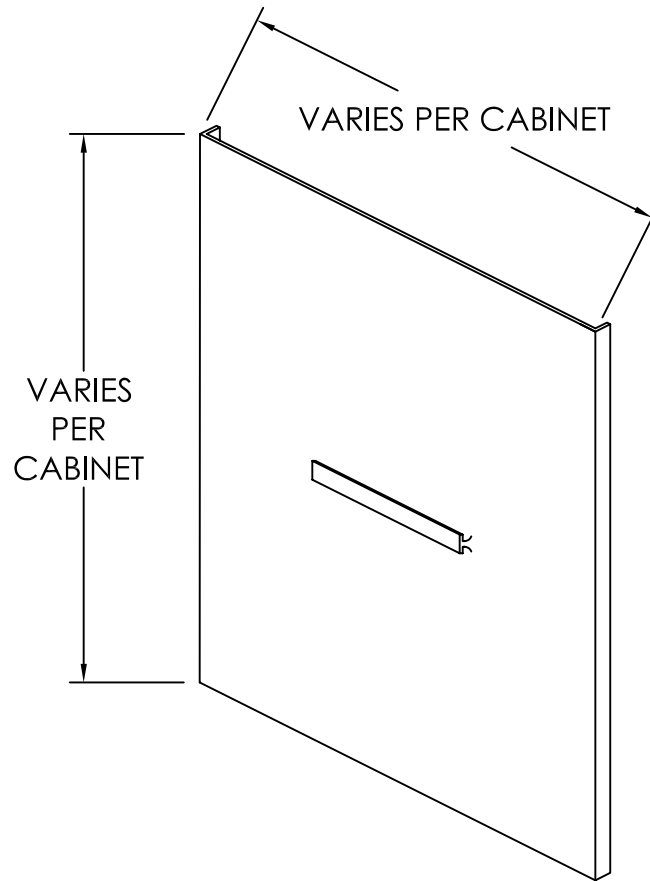

LIFT OFF REAR COVER

* STANDARD FOR 1500 AND 2600R SERIES

* OPTIONAL FOR 1550 AND 1700 SERIES

* HELD IN PLACE BY BRACKETS ON REAR OF UNIT

AUTH **AF** FLORENCE
MANUFACTURING COMPANY
5935 CORPORATE DRIVE
MANHATTAN KANSAS 66503