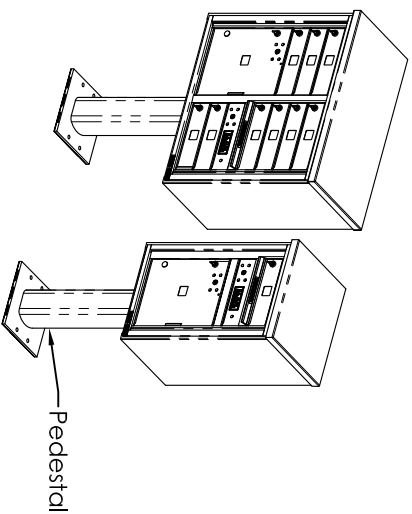

versatile™ 4C Pedestal Mount Unit, Suite E

For illustration
purpose only.
versatile™ mailbox
sold separately.

PEDESTAL BASE

NOTES:

1. Accommodates all single- or double- column versatile™ 4C mailbox and accessory modules in Suite E.
2. Pedestal units are for private applications only.
3. Mailboxes sold separately and are USPS Approved products.
4. All aluminum construction with durable powder coat finish.

PRODUCT SERIES:		versatile™ 4C PEDESTAL MOUNT UNIT, SUITE E	
AF FLORENCE manufacturing company		MODEL:	4CPE
5935 Corporate Drive • Manhattan, KS 66503 www.florencemailboxes.com • (800) 275-1747		SCALE:	NONE
A GIBRALTAR INDUSTRIES COMPANY		DRAWING NUMBER:	4CPECS
		REV:	-
		LAST REV DATE:	10/18/2010
		DRAWN BY:	AFD