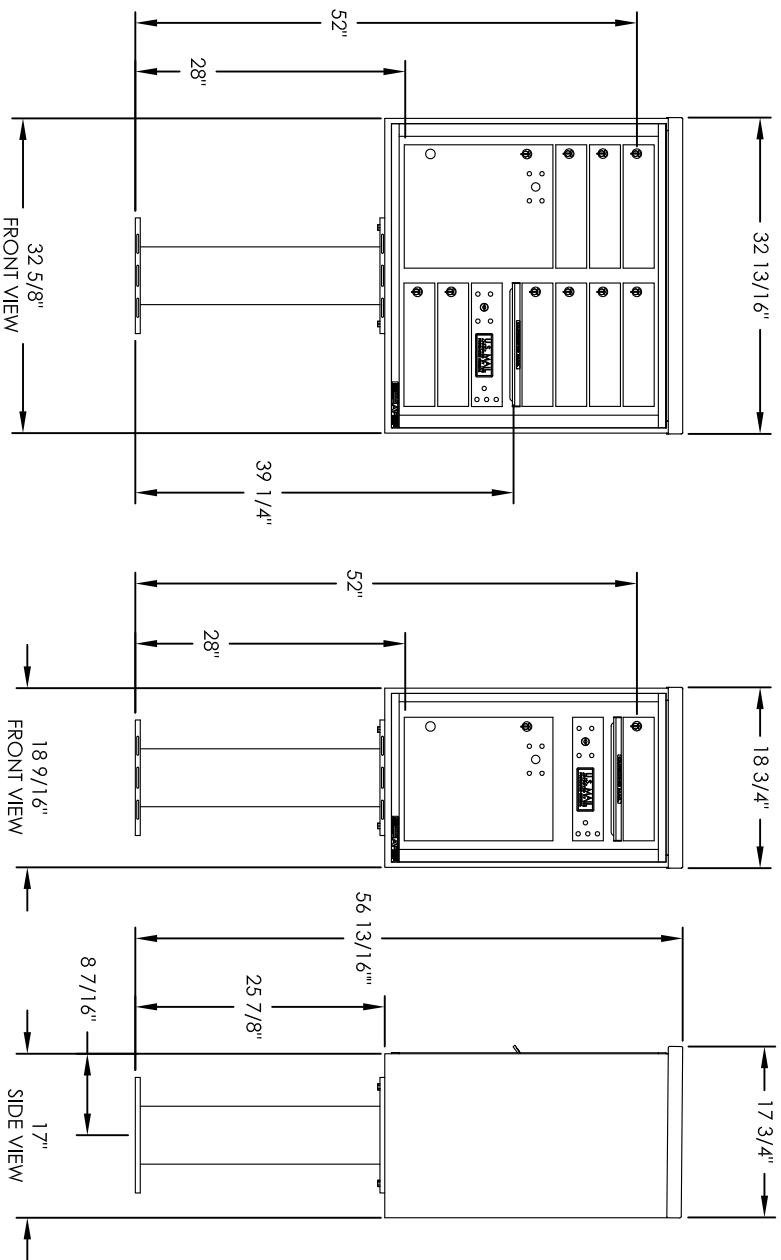

versatile™ 4C Pedestal Mount Unit, Suite E

For illustration
purpose only.
versatile™ mailbox
sold separately.

PEDESTAL BASE

NOTES:

1. Accommodates all single- or double- column versatile™ 4C mailbox and accessory modules in Suite E.
2. Pedestal units are for private applications only.
3. Mailboxes sold separately and are USPS Approved products.
4. All aluminum construction with durable powder coat finish.

PRODUCT SERIES:		versatile™ 4C PEDESTAL MOUNT UNIT, SUITE E	
AF FLORENCE manufacturing company		MODEL:	4CPE
5935 Corporate Drive • Manhattan, KS 66503 www.florencemailboxes.com • (800) 275-1747		SCALE:	NONE
A GIBRALTAR INDUSTRIES COMPANY		DRAWING NUMBER:	4CPECS
		REV:	-
		LAST REV DATE:	10/18/2010
		DRAWN BY:	AFD