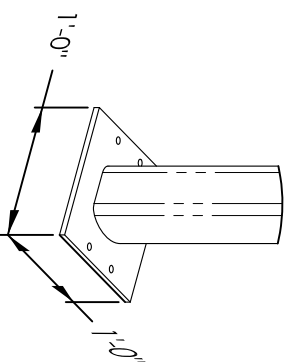

versatile™ 4C Pedestal Mount Unit, Suite E

For illustration
purpose only.
versatile™ mailbox
sold separately.

PEDESTAL BASE

NOTES:

1. Accommodates all single- or double- column versatile™ 4C mailbox and accessory modules in Suite E.
2. Pedestal units are for private applications only.
3. Mailboxes sold separately and are USPS Approved products.
4. All aluminum construction with durable powder coat finish.

PRODUCT SERIES:		versatile™ 4C PEDESTAL MOUNT UNIT, SUITE E	
AF FLORENCE manufacturing company		MODEL:	4CPE
5935 Corporate Drive • Manhattan, KS 66503 www.florencemailboxes.com • (800) 275-1747		SCALE:	NONE
A GIBRALTAR INDUSTRIES COMPANY		DRAWING NUMBER:	4CPECS
		REV:	-
		LAST REV DATE:	10/18/2010
		DRAWN BY:	AFD